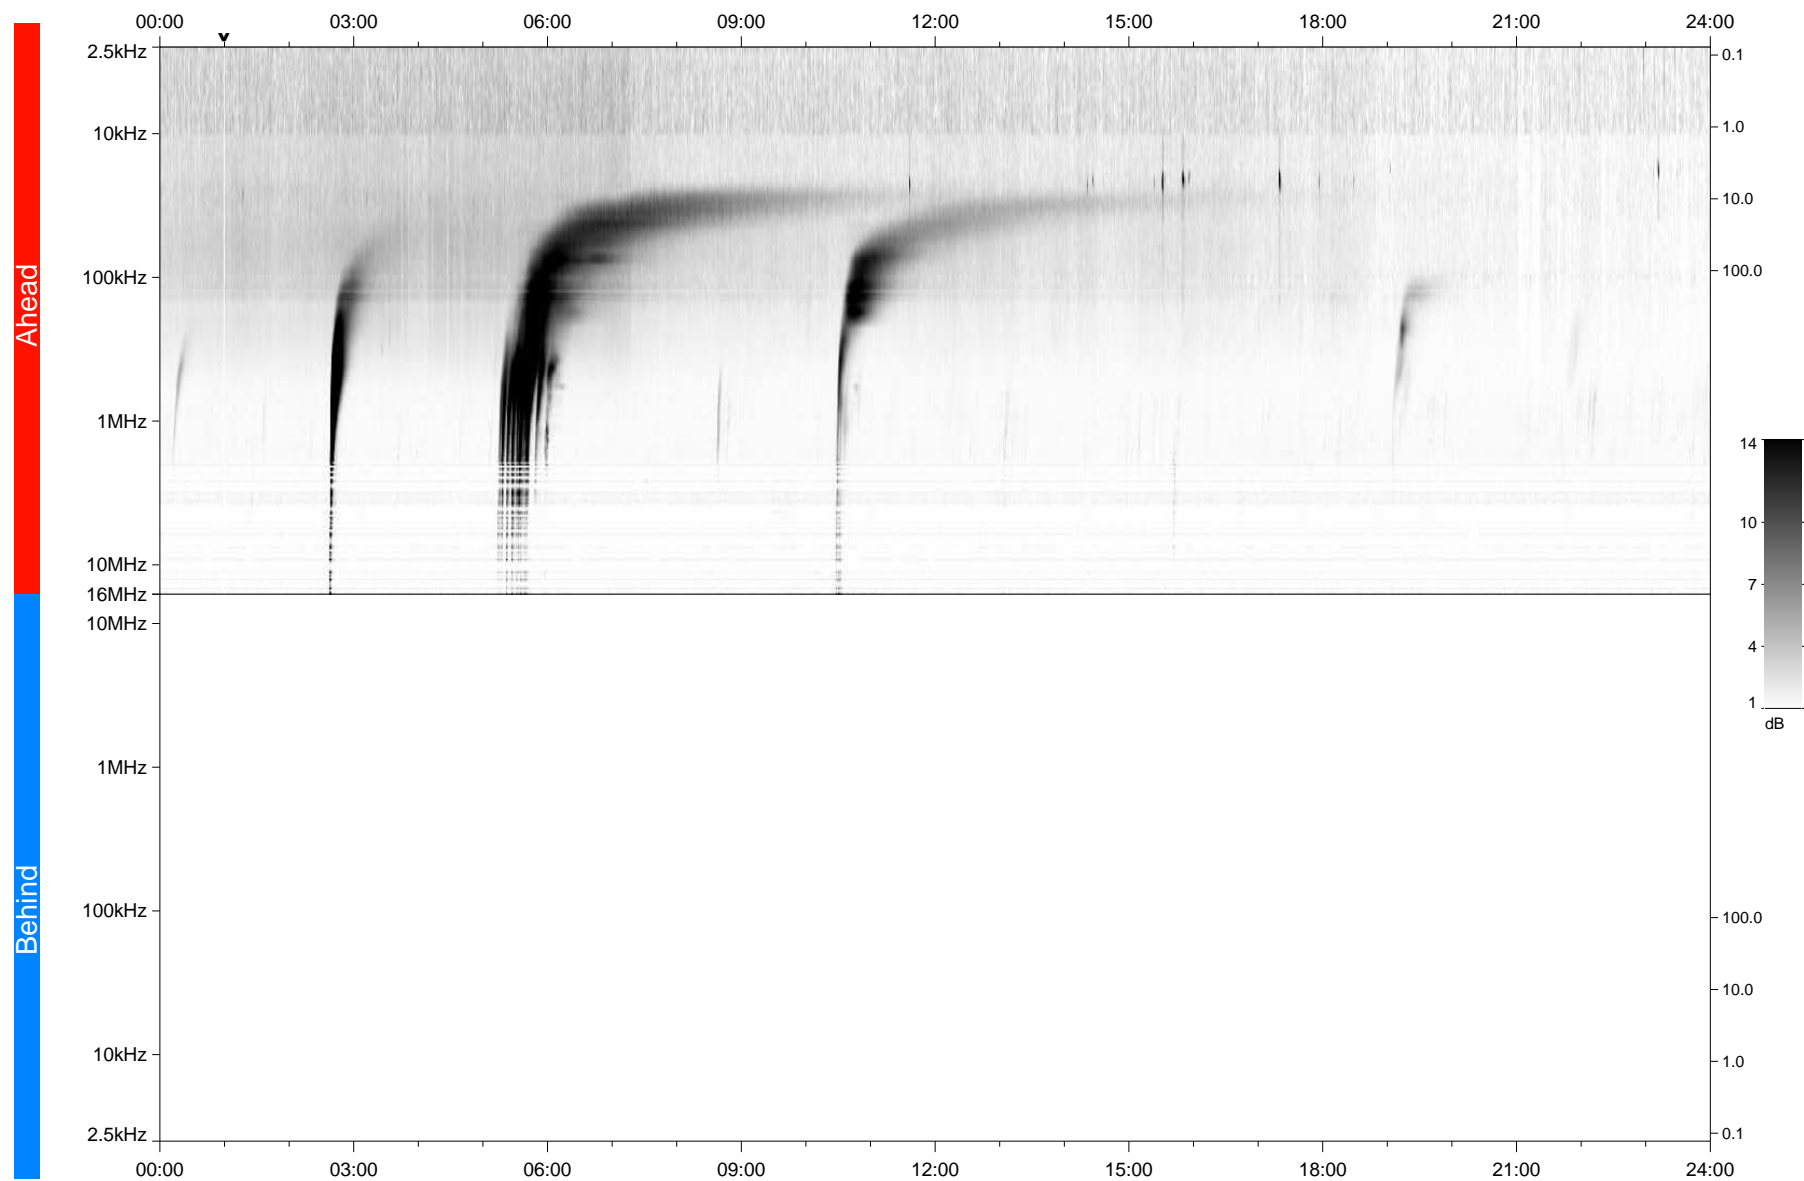

# STEREO/WAVES Daily Summary - 25-Mar-2022 (DOY 084)

Ahead source file: swaves\_ahead\_2022\_084\_1\_06.fin  
Ahead PSE Angle: -33.3°

Behind PSE Angle: 30.3°  
Behind source file: No STEREO-B data

Time (UTC)

file: stereo\_swaves\_daily-summary\_gray\_20220325\_v04  
made by: space.umn.edu on macOS with TDL 8.8.2 on 2022-09-30 19:26:07, with TMLib V945 / dynspec V311