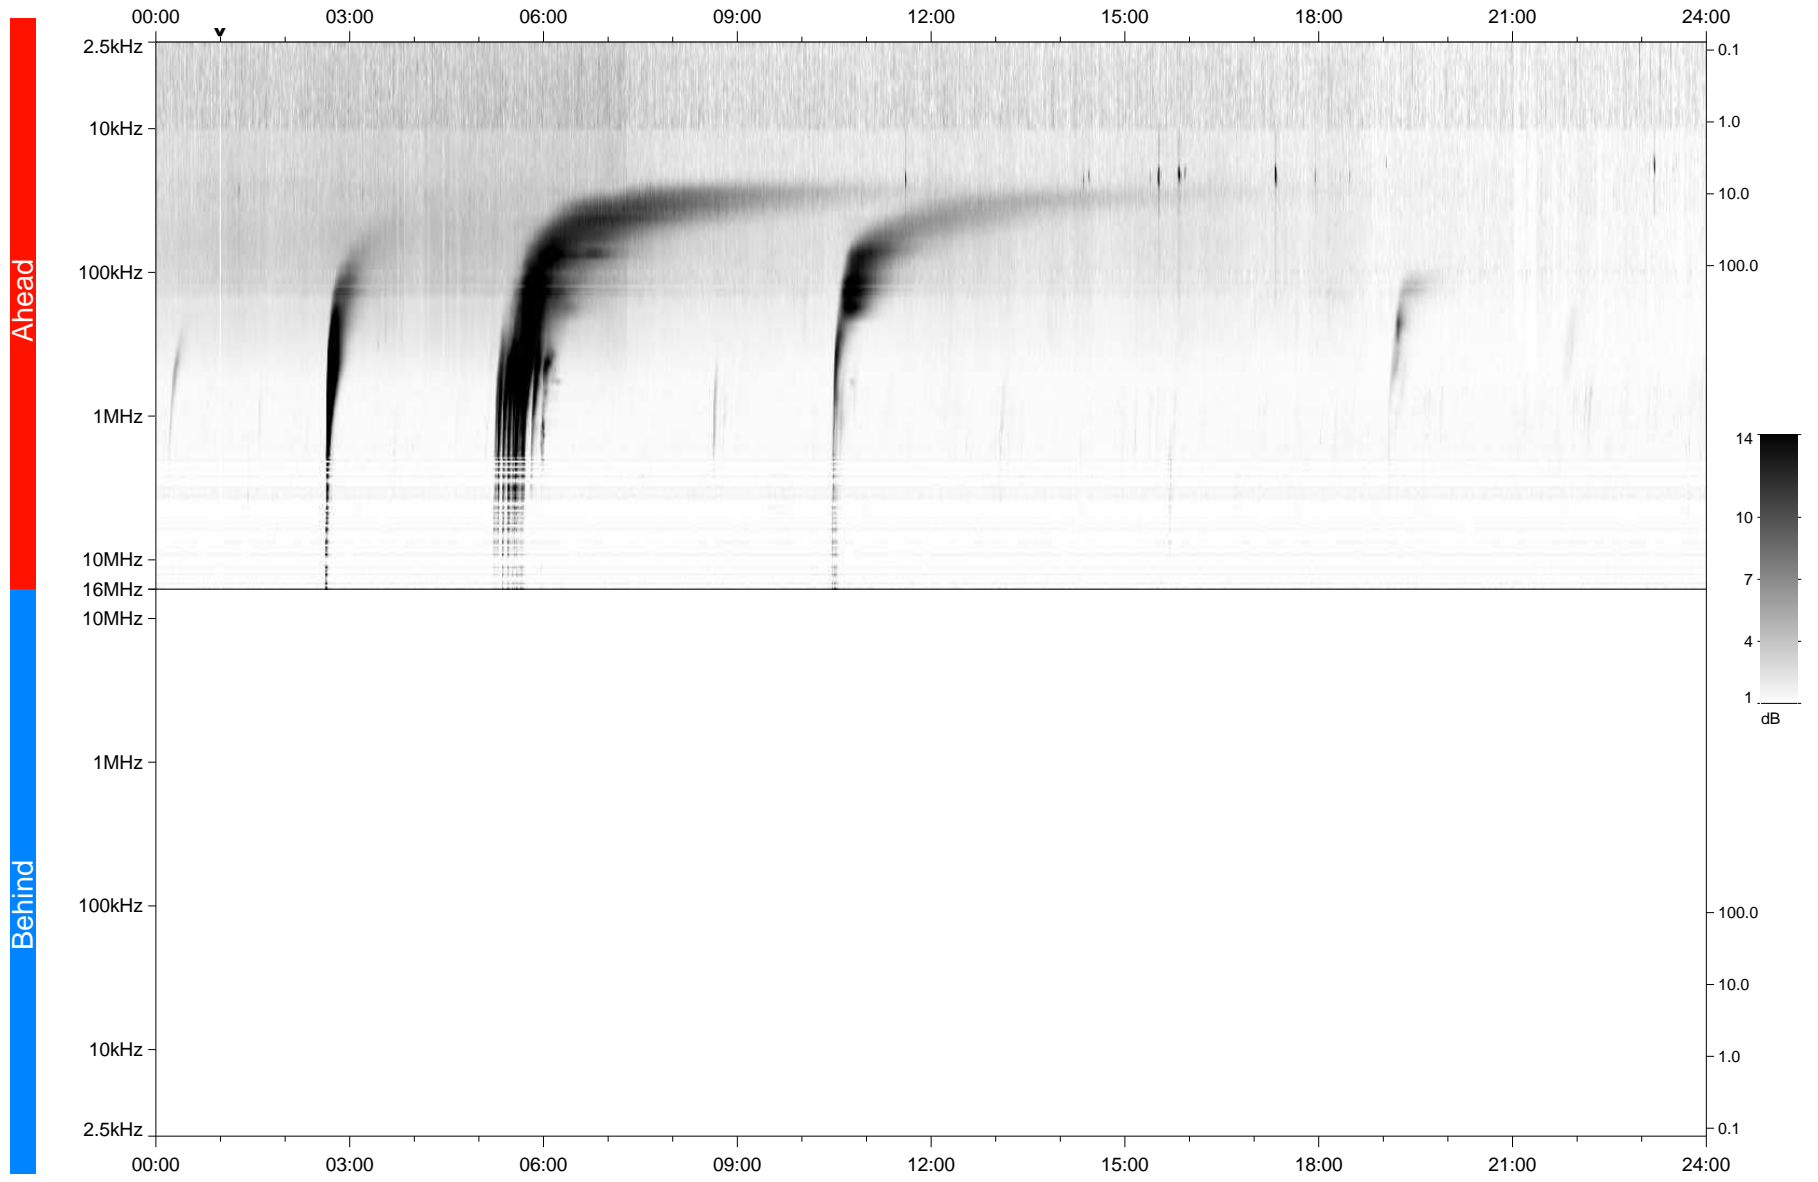

# STEREO/WAVES Daily Summary - 25-Mar-2022 (DOY 084)

Ahead source file: swaves\_ahead\_2022\_084\_1\_06.fin  
Ahead PSE Angle: -33.3°

Behind PSE Angle: 30.3°  
Behind source file: No STEREO-B data

Time (UTC)

file: stereo\_swaves\_daily-summary\_gray\_20220325\_v03  
made by: space.umn.edu on macOS with TDL 8.8.2 on 2022-08-25 02:38:44, with TLib V945 / dynspec V311