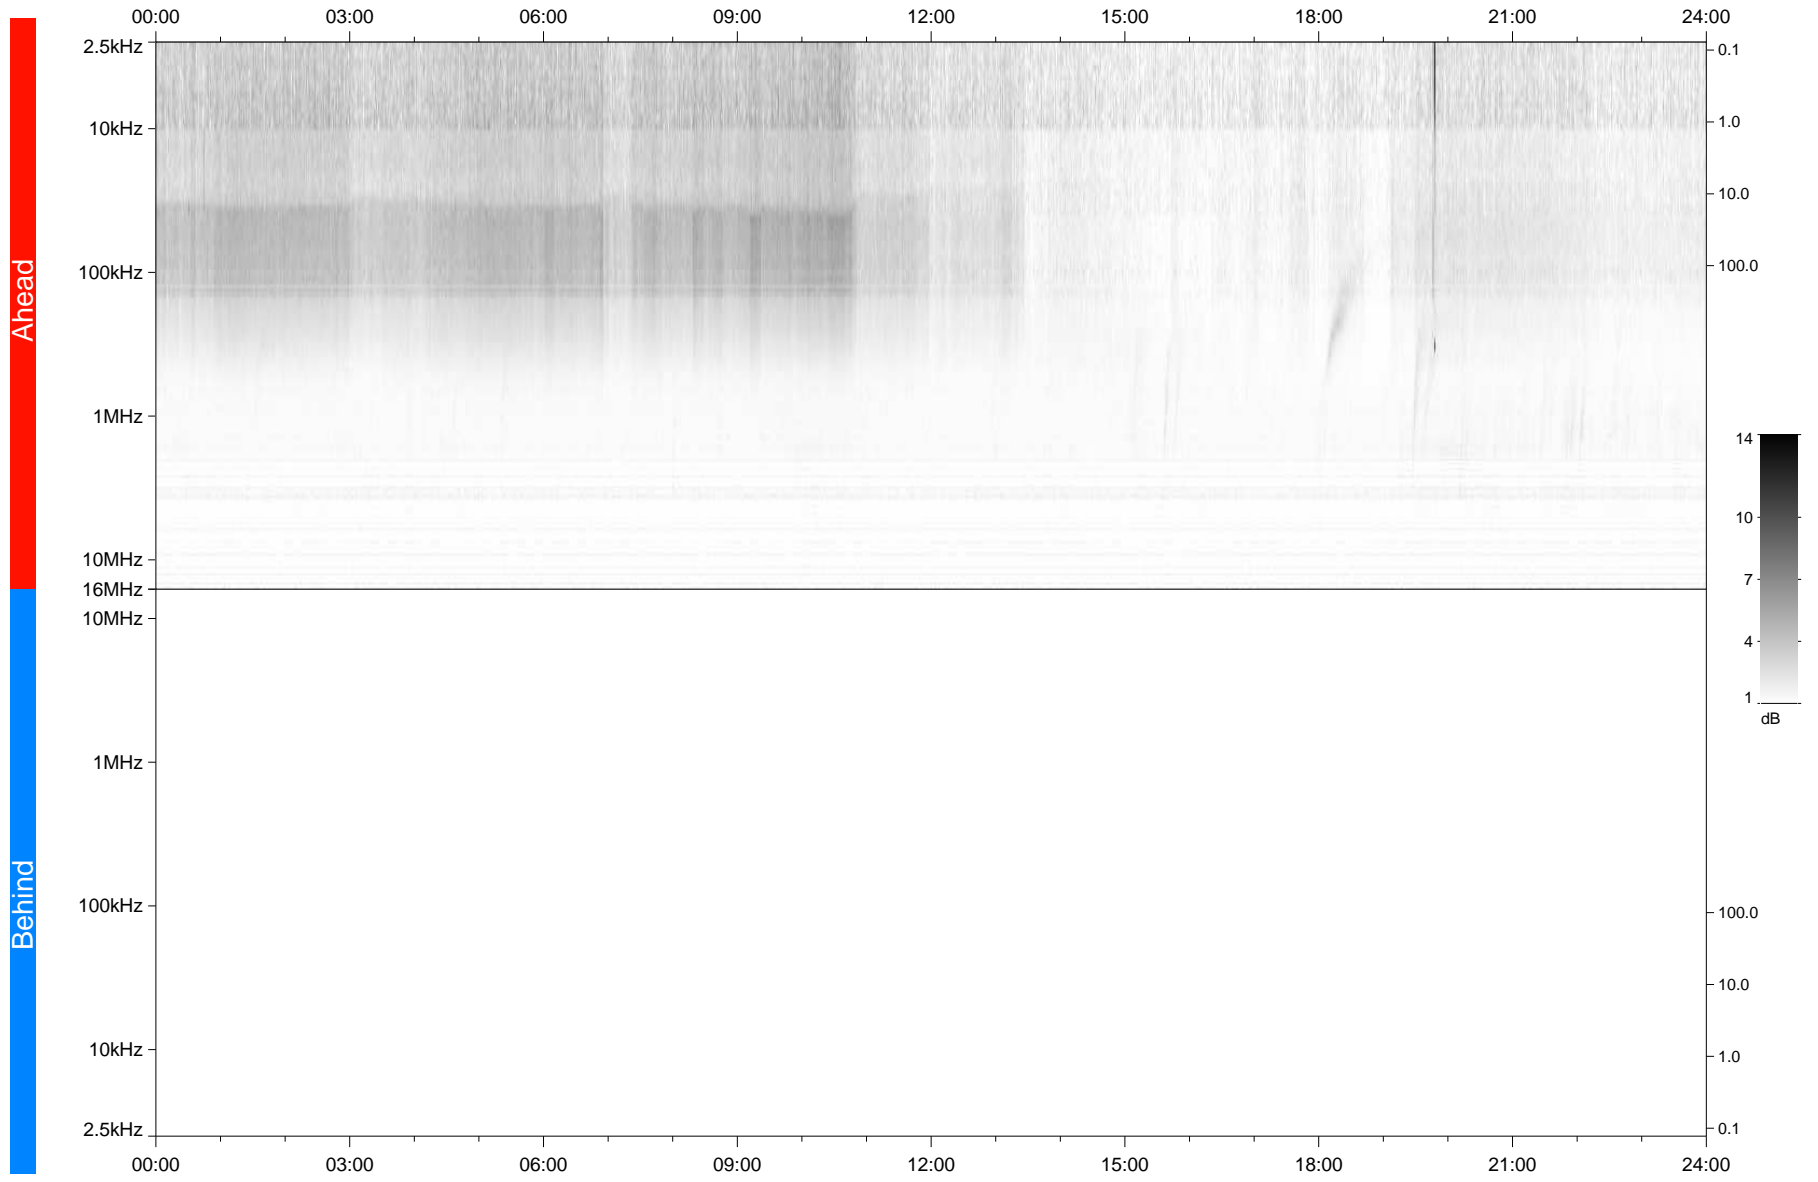

# STEREO/WAVES Daily Summary - 22-Mar-2022 (DOY 081)

Ahead source file: swaves\_ahead\_2022\_081\_1\_06.fin  
Ahead PSE Angle: -33.4°

Behind PSE Angle: 30.5°  
Behind source file: No STEREO-B data

Time (UTC)

file: stereo\_swaves\_daily-summary\_gray\_20220322\_v03  
made by: space.umn.edu on macOS with TDL 8.8.2 on 2022-08-25 02:34:39, with TLib V945 / dynspec V311