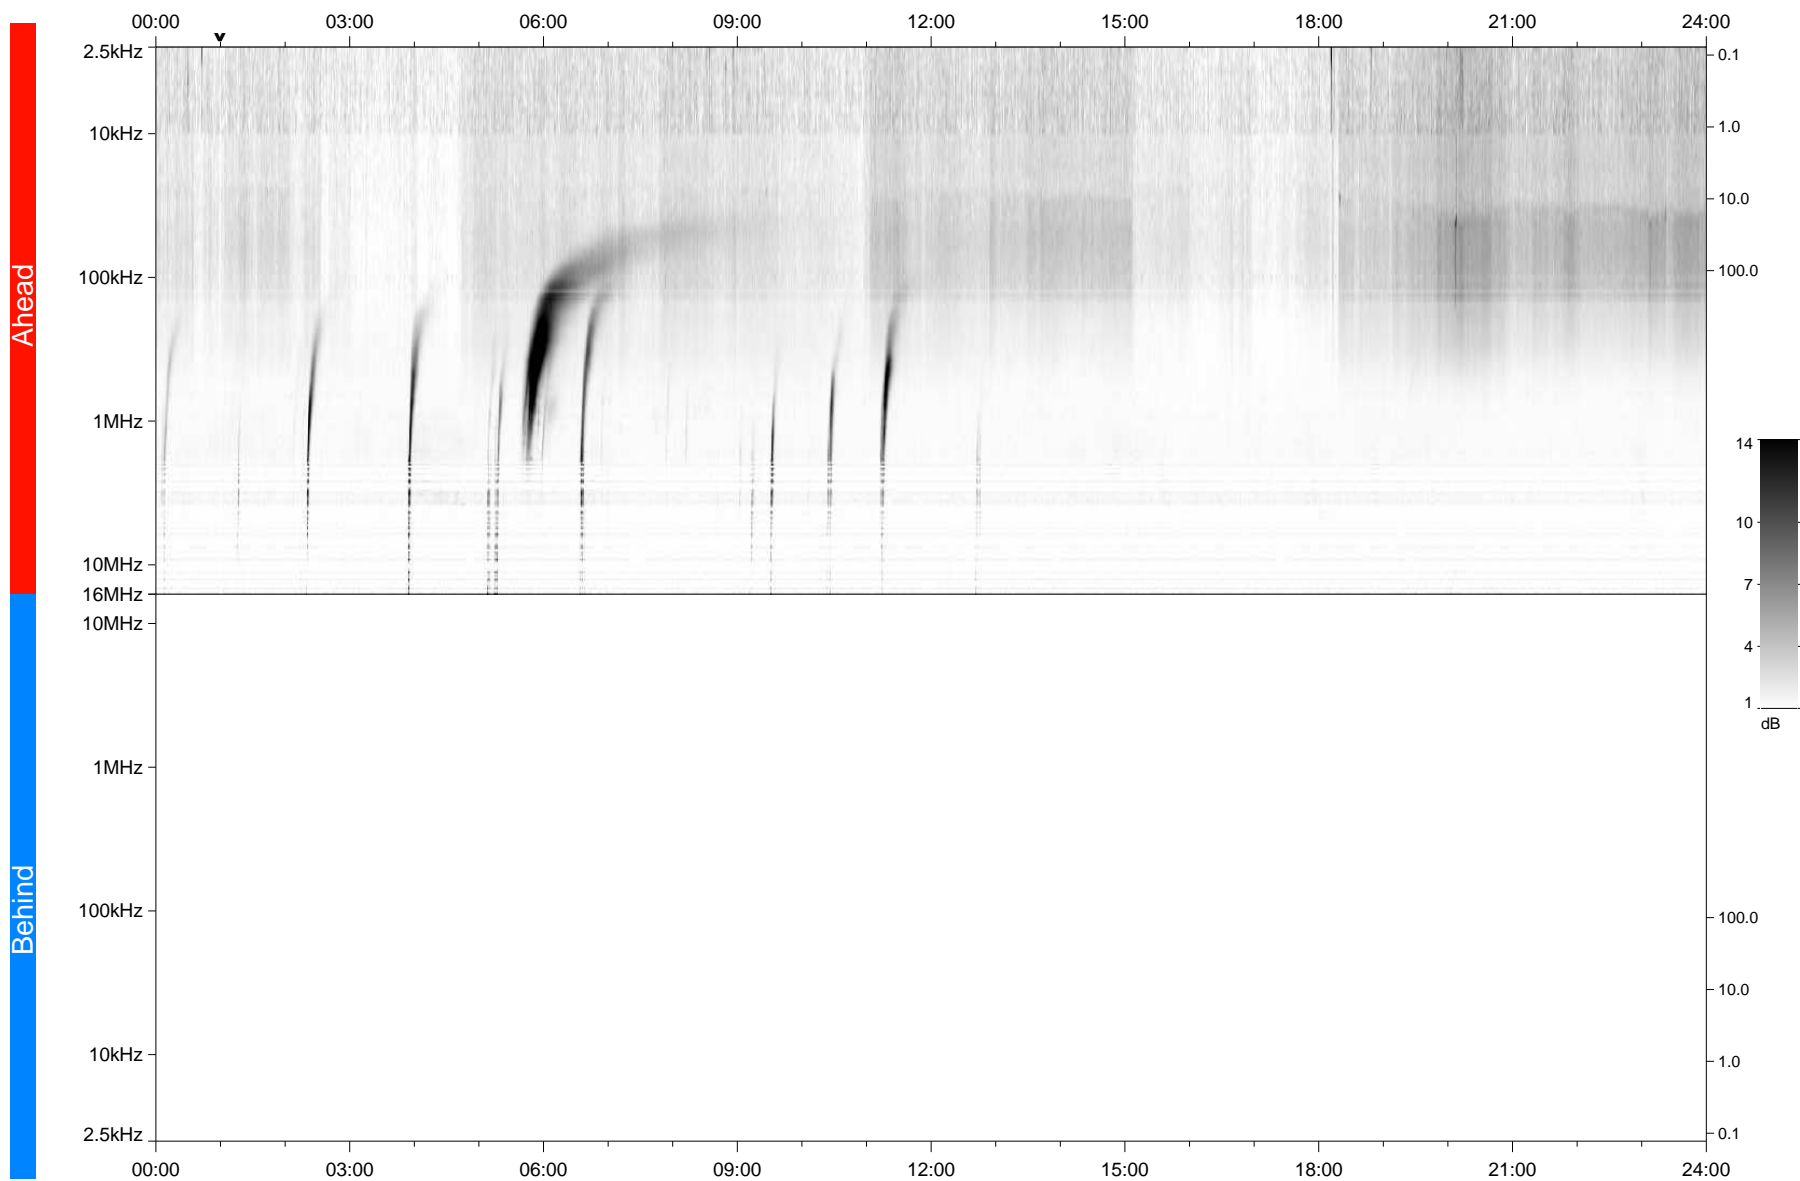

# STEREO/WAVES Daily Summary - 21-Mar-2022 (DOY 080)

Ahead source file: swaves\_ahead\_2022\_080\_1\_06.fin  
Ahead PSE Angle: -33.5°

Behind PSE Angle: 30.5°  
Behind source file: No STEREO-B data

Time (UTC)

file: stereo\_swaves\_daily-summary\_gray\_20220321\_v03  
made by: space.umn.edu on macOS with TDL 8.8.2 on 2022-08-25 02:33:17, with TLib V945 / dynspec V311