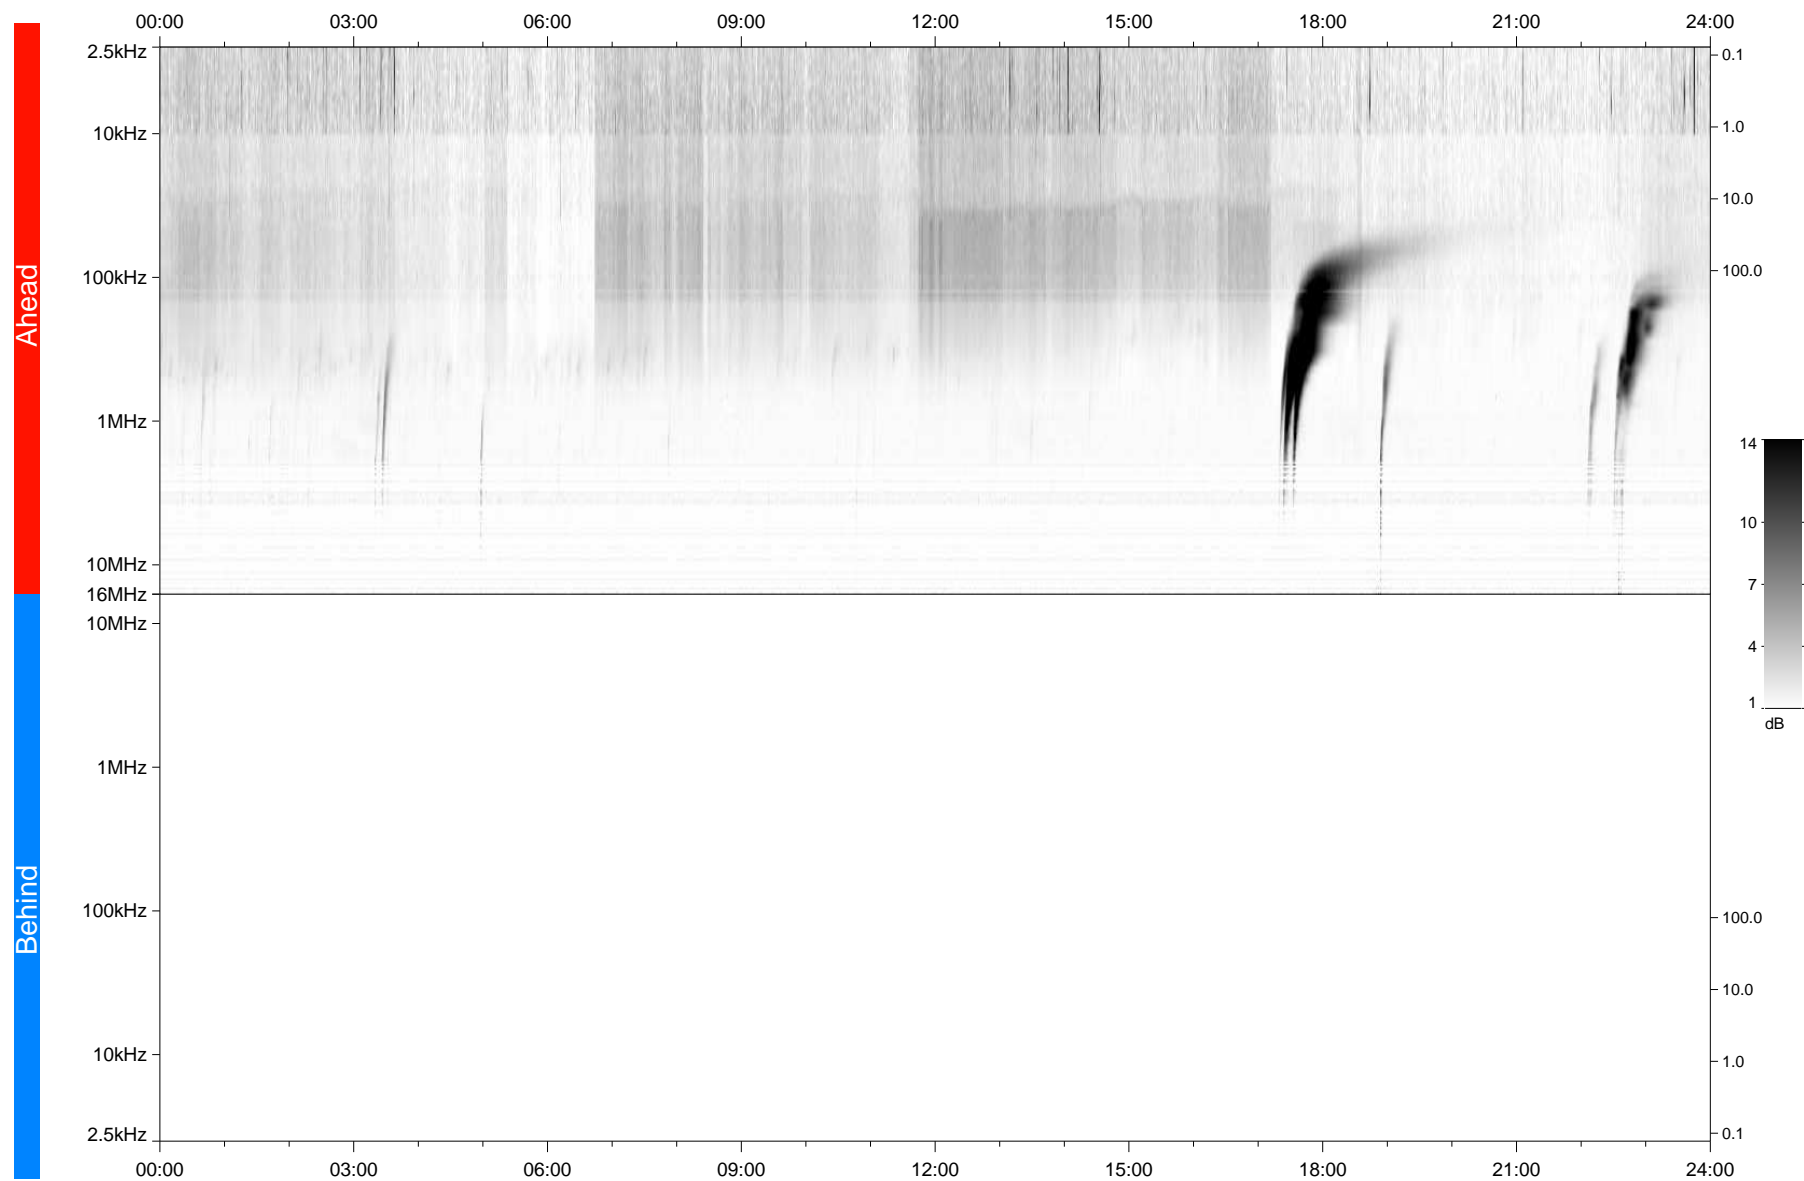

# STEREO/WAVES Daily Summary - 14-Mar-2022 (DOY 073)

Ahead source file: swaves\_ahead\_2022\_073\_1\_06.fin  
Ahead PSE Angle: -33.7°

Behind PSE Angle: 31.0°  
Behind source file: No STEREO-B data

Time (UTC)

file: stereo\_swaves\_daily-summary\_gray\_20220314\_v03  
made by: space.umn.edu on macOS with TDL 8.8.2 on 2022-08-25 02:23:45, with TLib V945 / dynspec V311