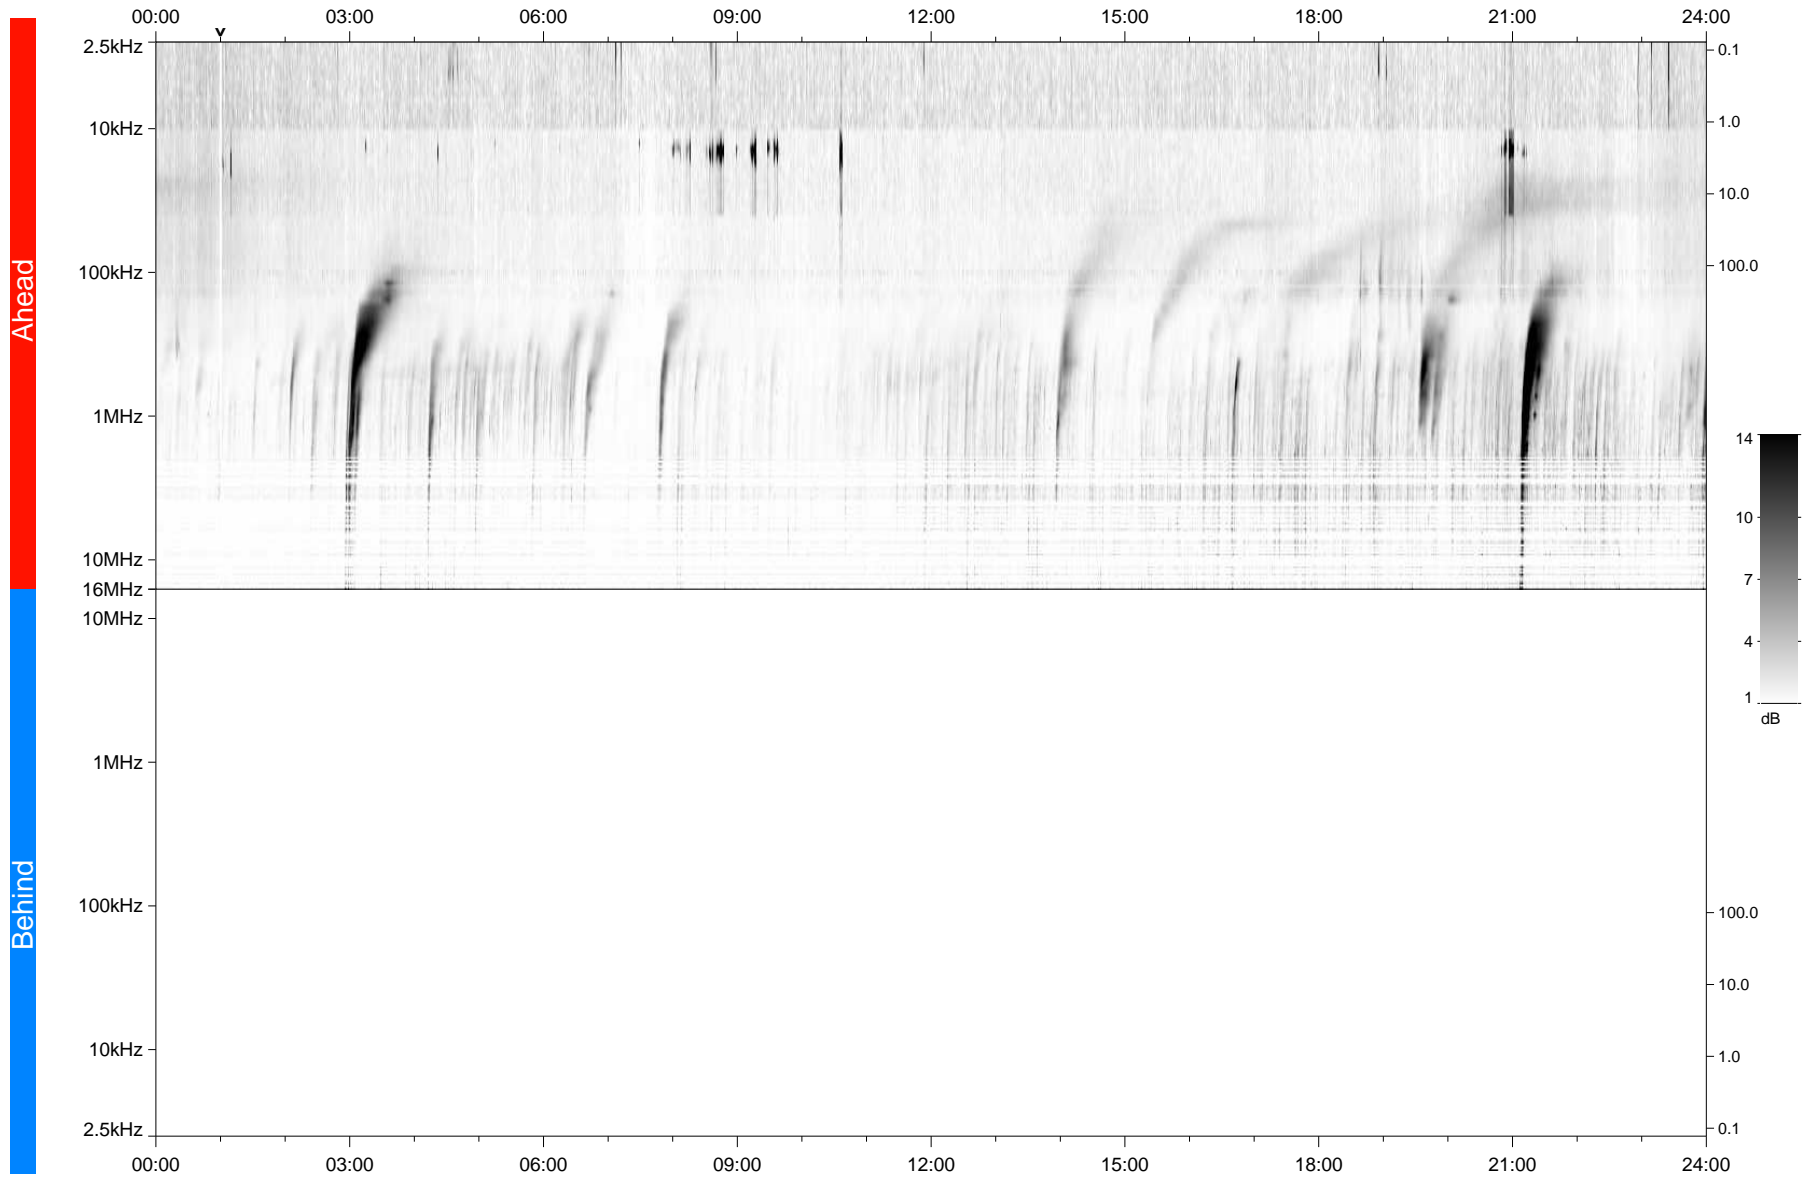

# STEREO/WAVES Daily Summary - 05-Mar-2022 (DOY 064)

Ahead source file: swaves\_ahead\_2022\_064\_1\_05.fin  
Ahead PSE Angle: -34.0°

Behind PSE Angle: 31.5°  
Behind source file: No STEREO-B data

Time (UTC)

file: stereo\_swaves\_daily-summary\_gray\_20220305\_v04  
made by: space.umn.edu on macOS with TDL 8.8.2 on 2022-09-30 18:56:19, with Tlib V945 / dynspec V311