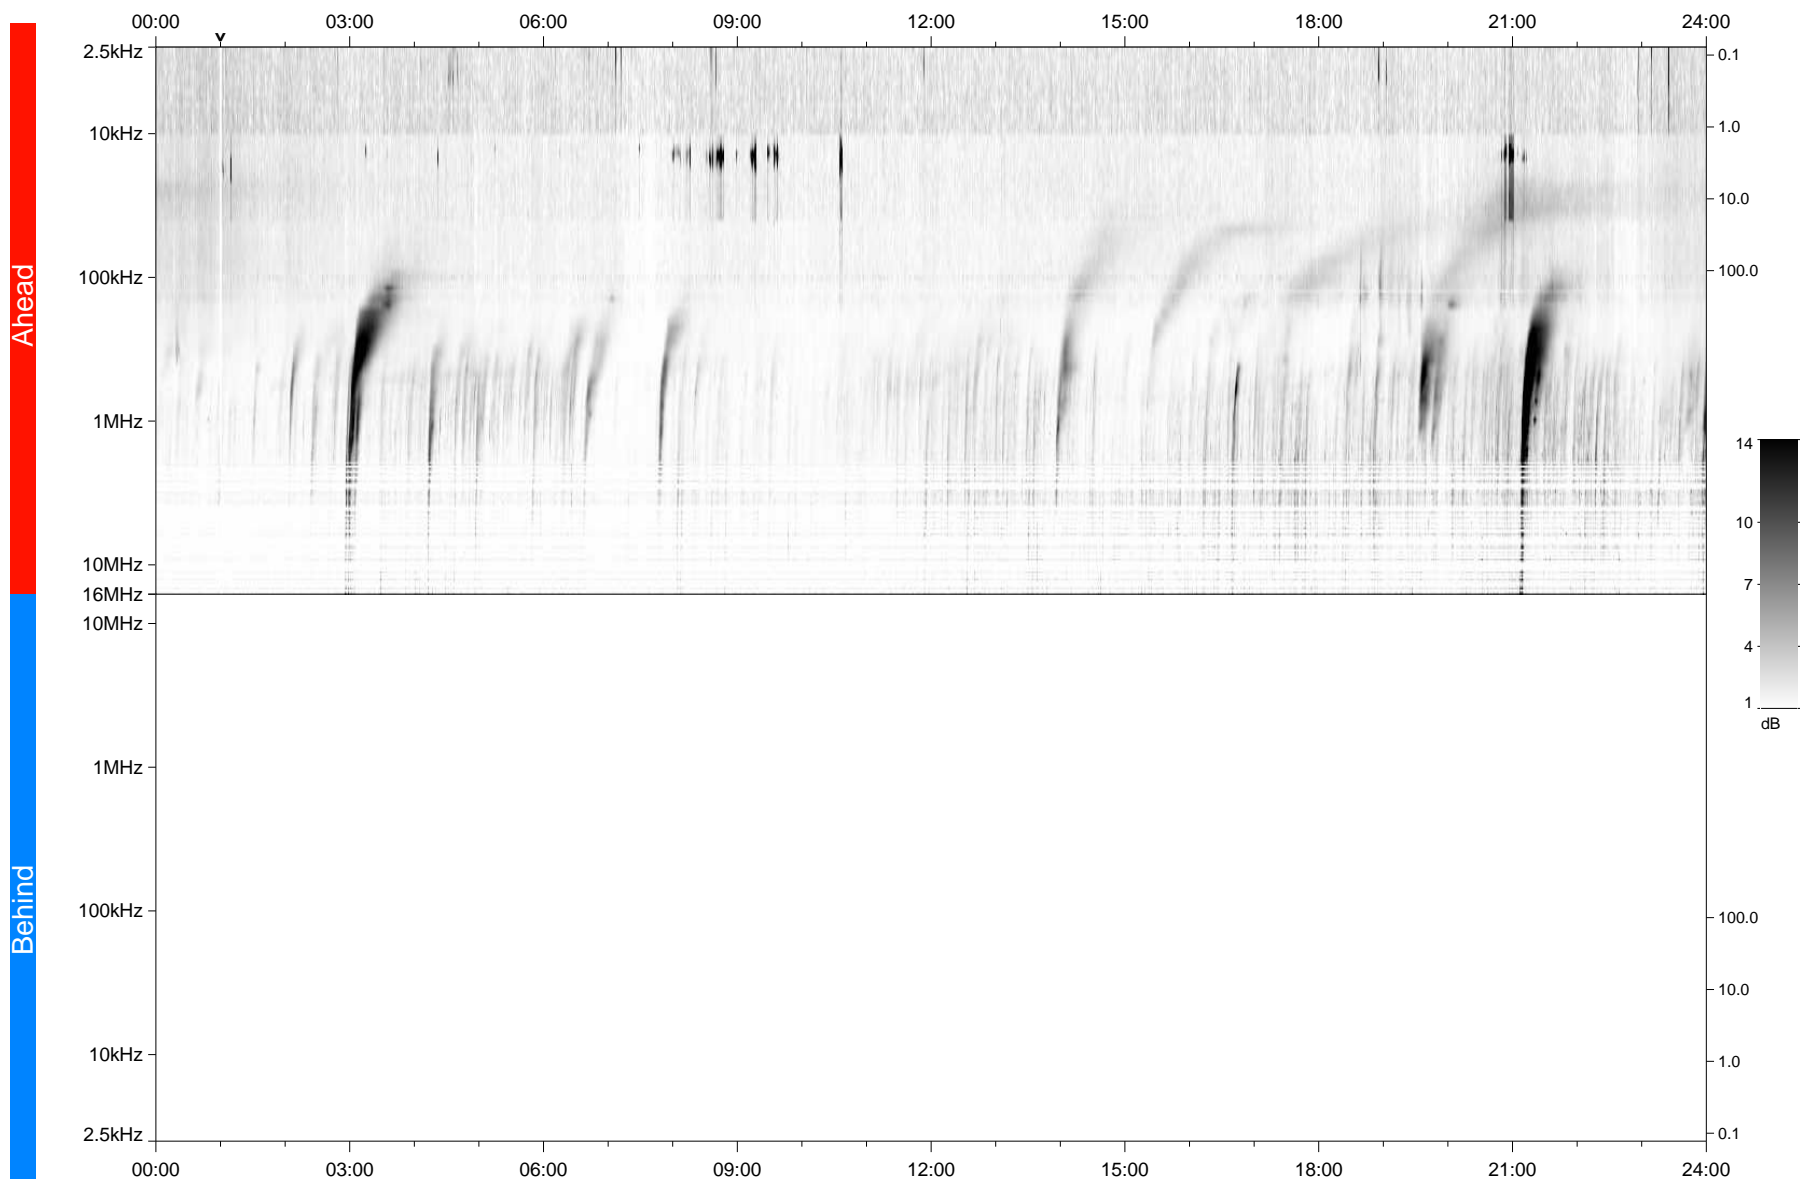

# STEREO/WAVES Daily Summary - 05-Mar-2022 (DOY 064)

Ahead source file: swaves\_ahead\_2022\_064\_1\_05.fin  
Ahead PSE Angle: -34.0°

Behind PSE Angle: 31.5°  
Behind source file: No STEREO-B data

Time (UTC)

file: stereo\_swaves\_daily-summary\_gray\_20220305\_v03  
made by: space.umn.edu on macOS with TDL 8.8.2 on 2022-08-25 02:11:27, with TMLib V945 / dynspec V311