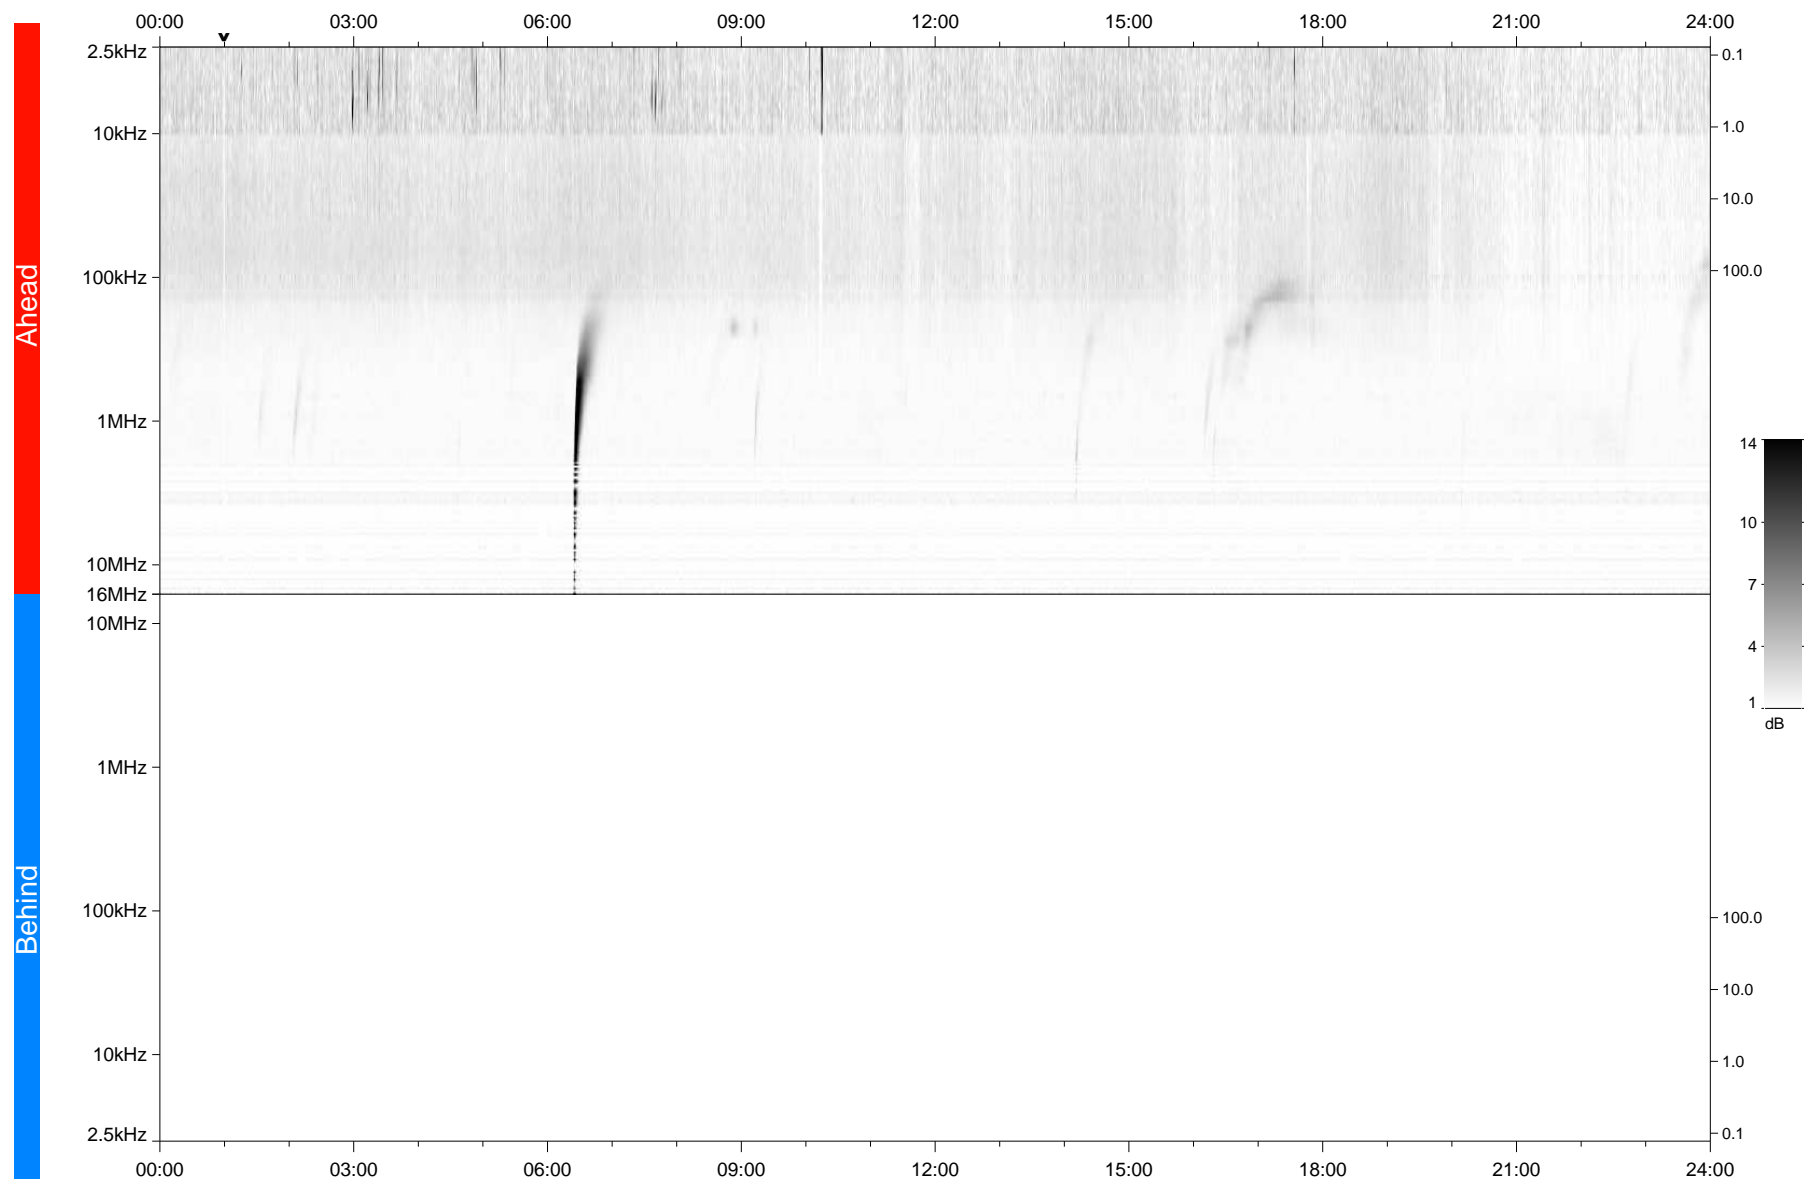

# STEREO/WAVES Daily Summary - 27-Feb-2022 (DOY 058)

Ahead source file: swaves\_ahead\_2022\_058\_1\_05.fin  
Ahead PSE Angle: -34.2°

Behind PSE Angle: 31.7°  
Behind source file: No STEREO-B data

Time (UTC)

file: stereo\_swaves\_daily-summary\_gray\_20220227\_v03  
made by: space.umn.edu on macOS with IDL 8.8.2 on 2022-08-25 02:03:03, with TMLib V945 / dynspec V311