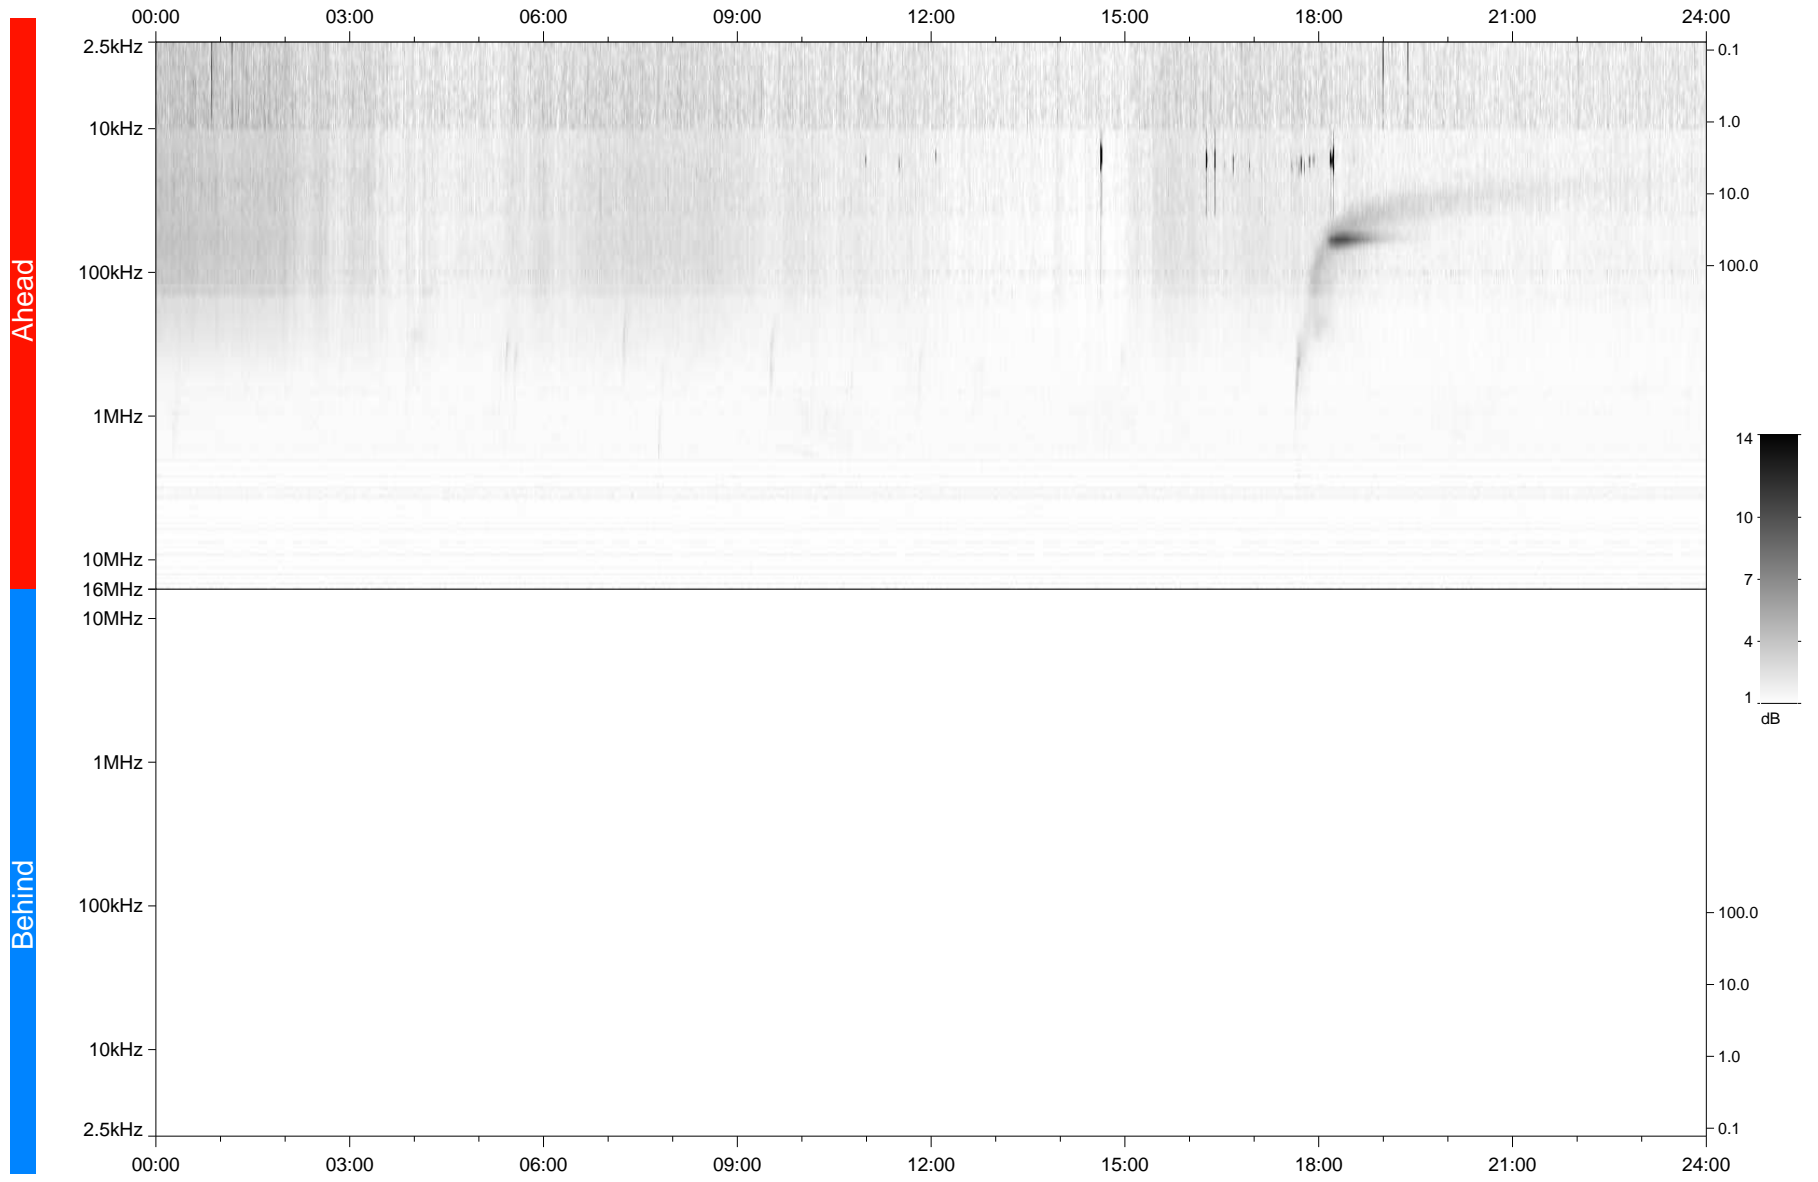

# STEREO/WAVES Daily Summary - 26-Feb-2022 (DOY 057)

Ahead source file: swaves\_ahead\_2022\_057\_1\_06.fin  
Ahead PSE Angle: -34.3°

Behind PSE Angle: 31.8°  
Behind source file: No STEREO-B data

Time (UTC)

file: stereo\_swaves\_daily-summary\_gray\_20220226\_v03  
made by: space.umn.edu on macOS with IDL 8.8.2 on 2022-08-25 02:01:40, with TMLib V945 / dynspec V311