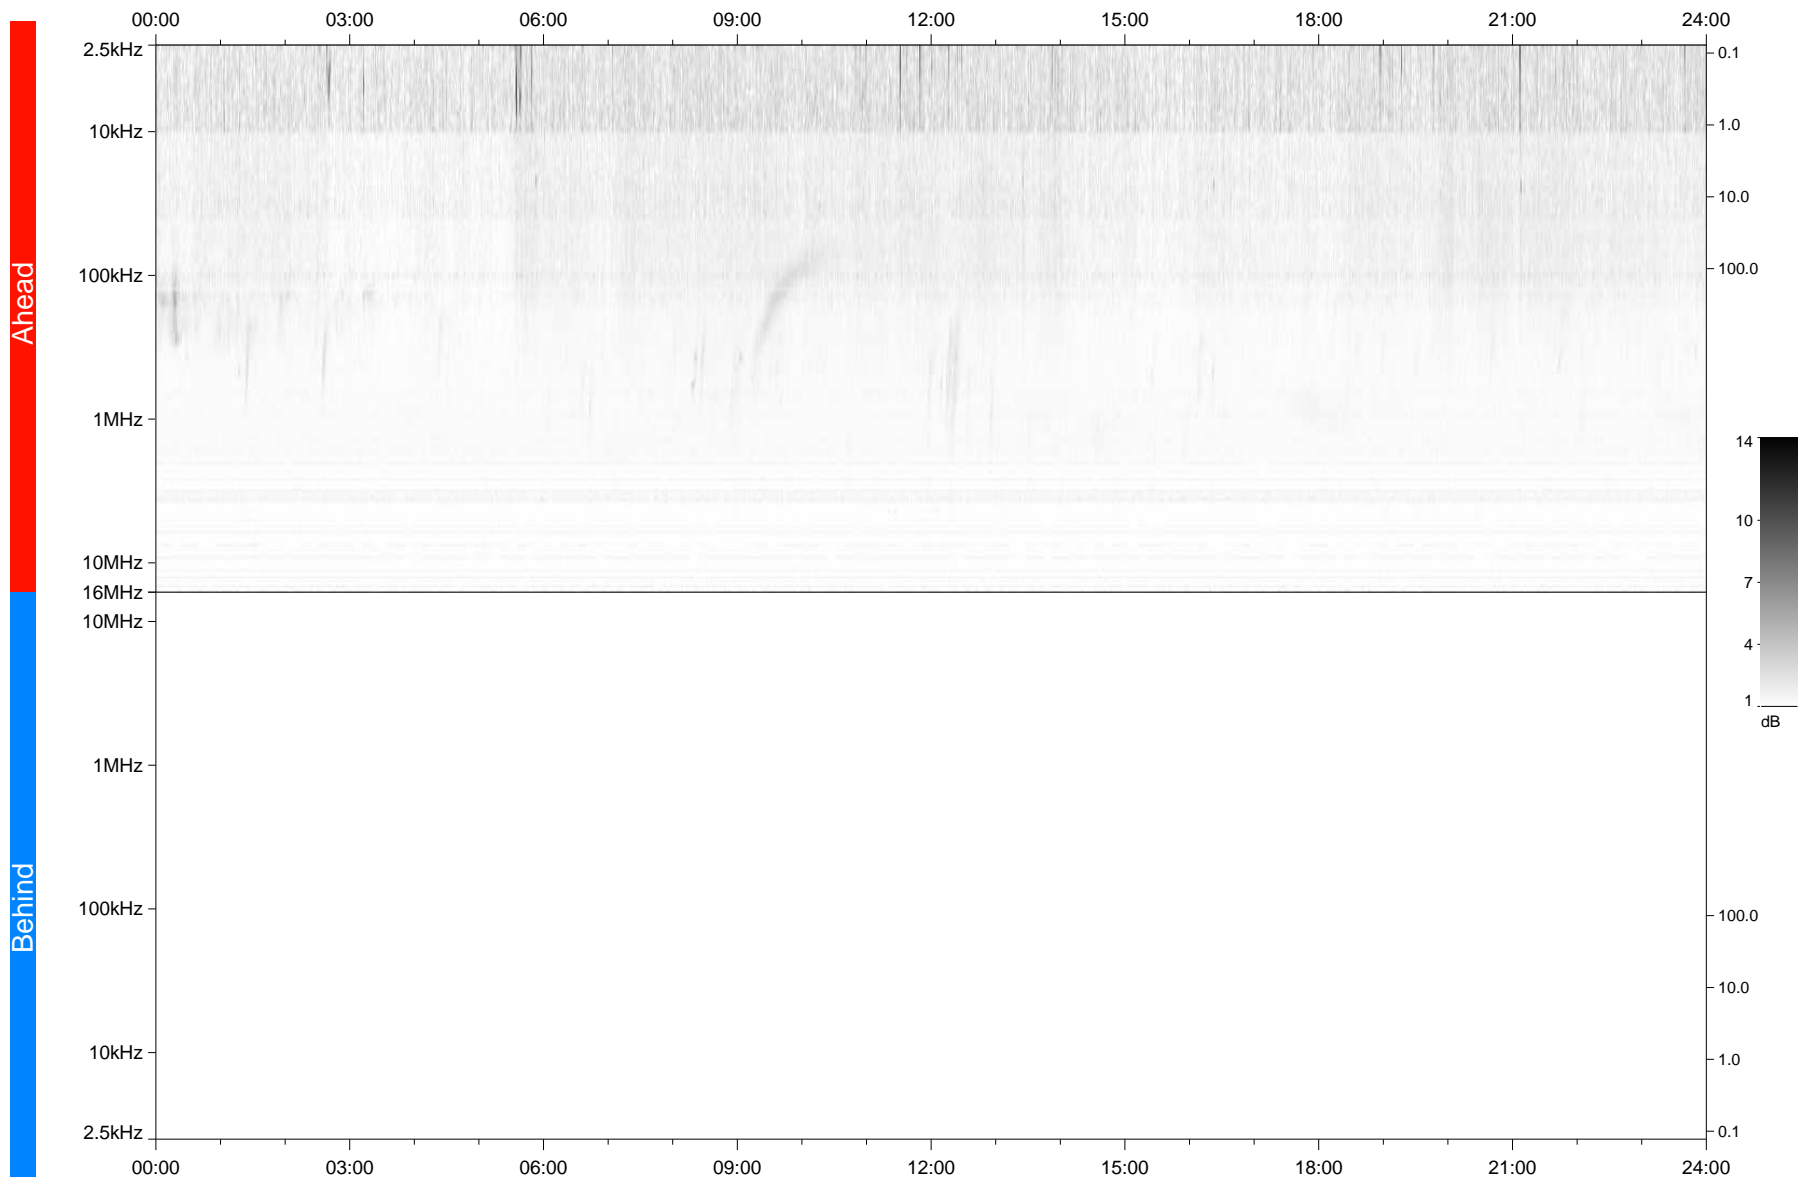

# STEREO/WAVES Daily Summary - 24-Feb-2022 (DOY 055)

Ahead source file: swaves\_ahead\_2022\_055\_1\_05.fin  
Ahead PSE Angle: -34.3°

Behind PSE Angle: 31.8°  
Behind source file: No STEREO-B data

Time (UTC)

file: stereo\_swaves\_daily-summary\_gray\_20220224\_v04  
made by: space.umn.edu on macOS with TDL 8.8.2 on 2022-09-30 18:42:54, with Tlib V945 / dynspec V311