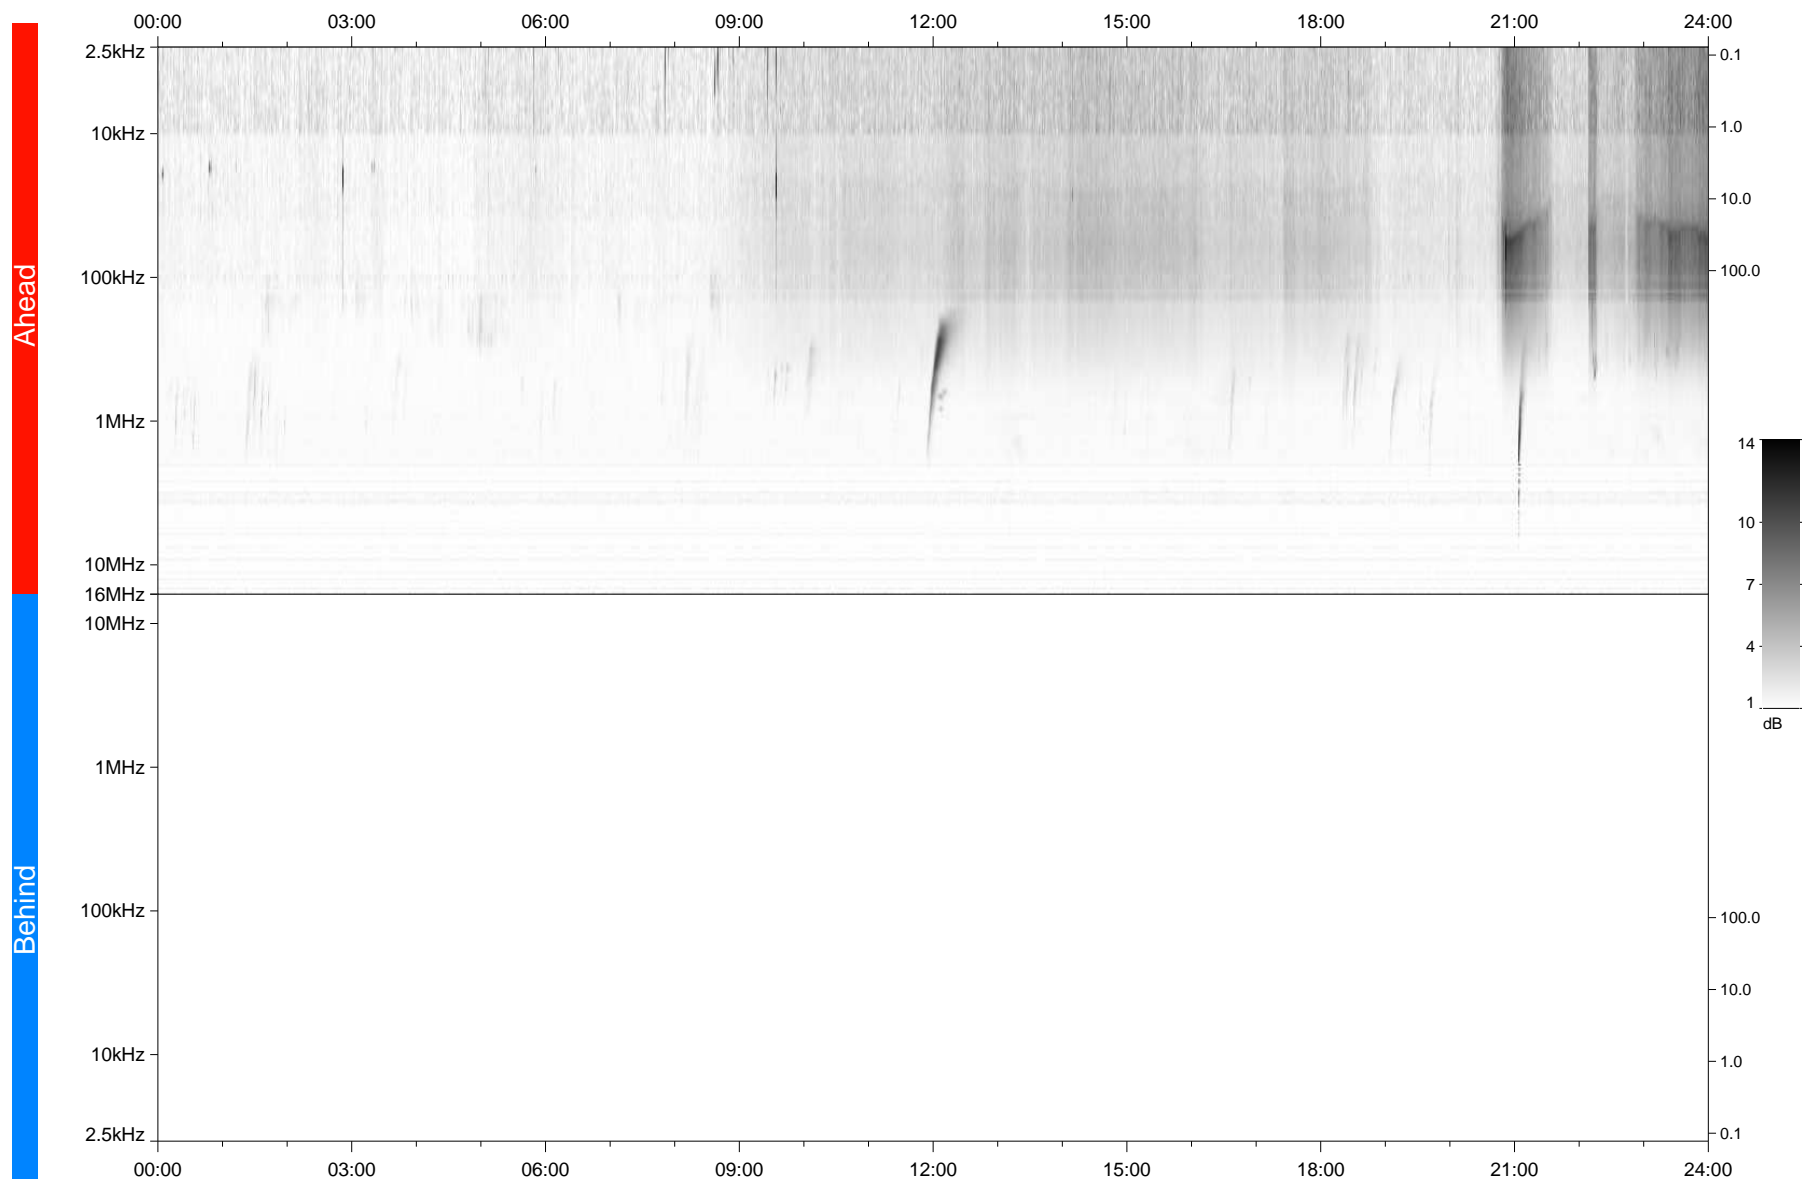

# STEREO/WAVES Daily Summary - 22-Feb-2022 (DOY 053)

Ahead source file: swaves\_ahead\_2022\_053\_1\_06.fin  
Ahead PSE Angle: -34.3°

Behind PSE Angle: 32.0°  
Behind source file: No STEREO-B data

Time (UTC)

file: stereo\_swaves\_daily-summary\_gray\_20220222\_v04  
made by: space.umn.edu on macOS with TDL 8.8.2 on 2022-09-30 18:39:55, with TLib V945 / dynspec V311