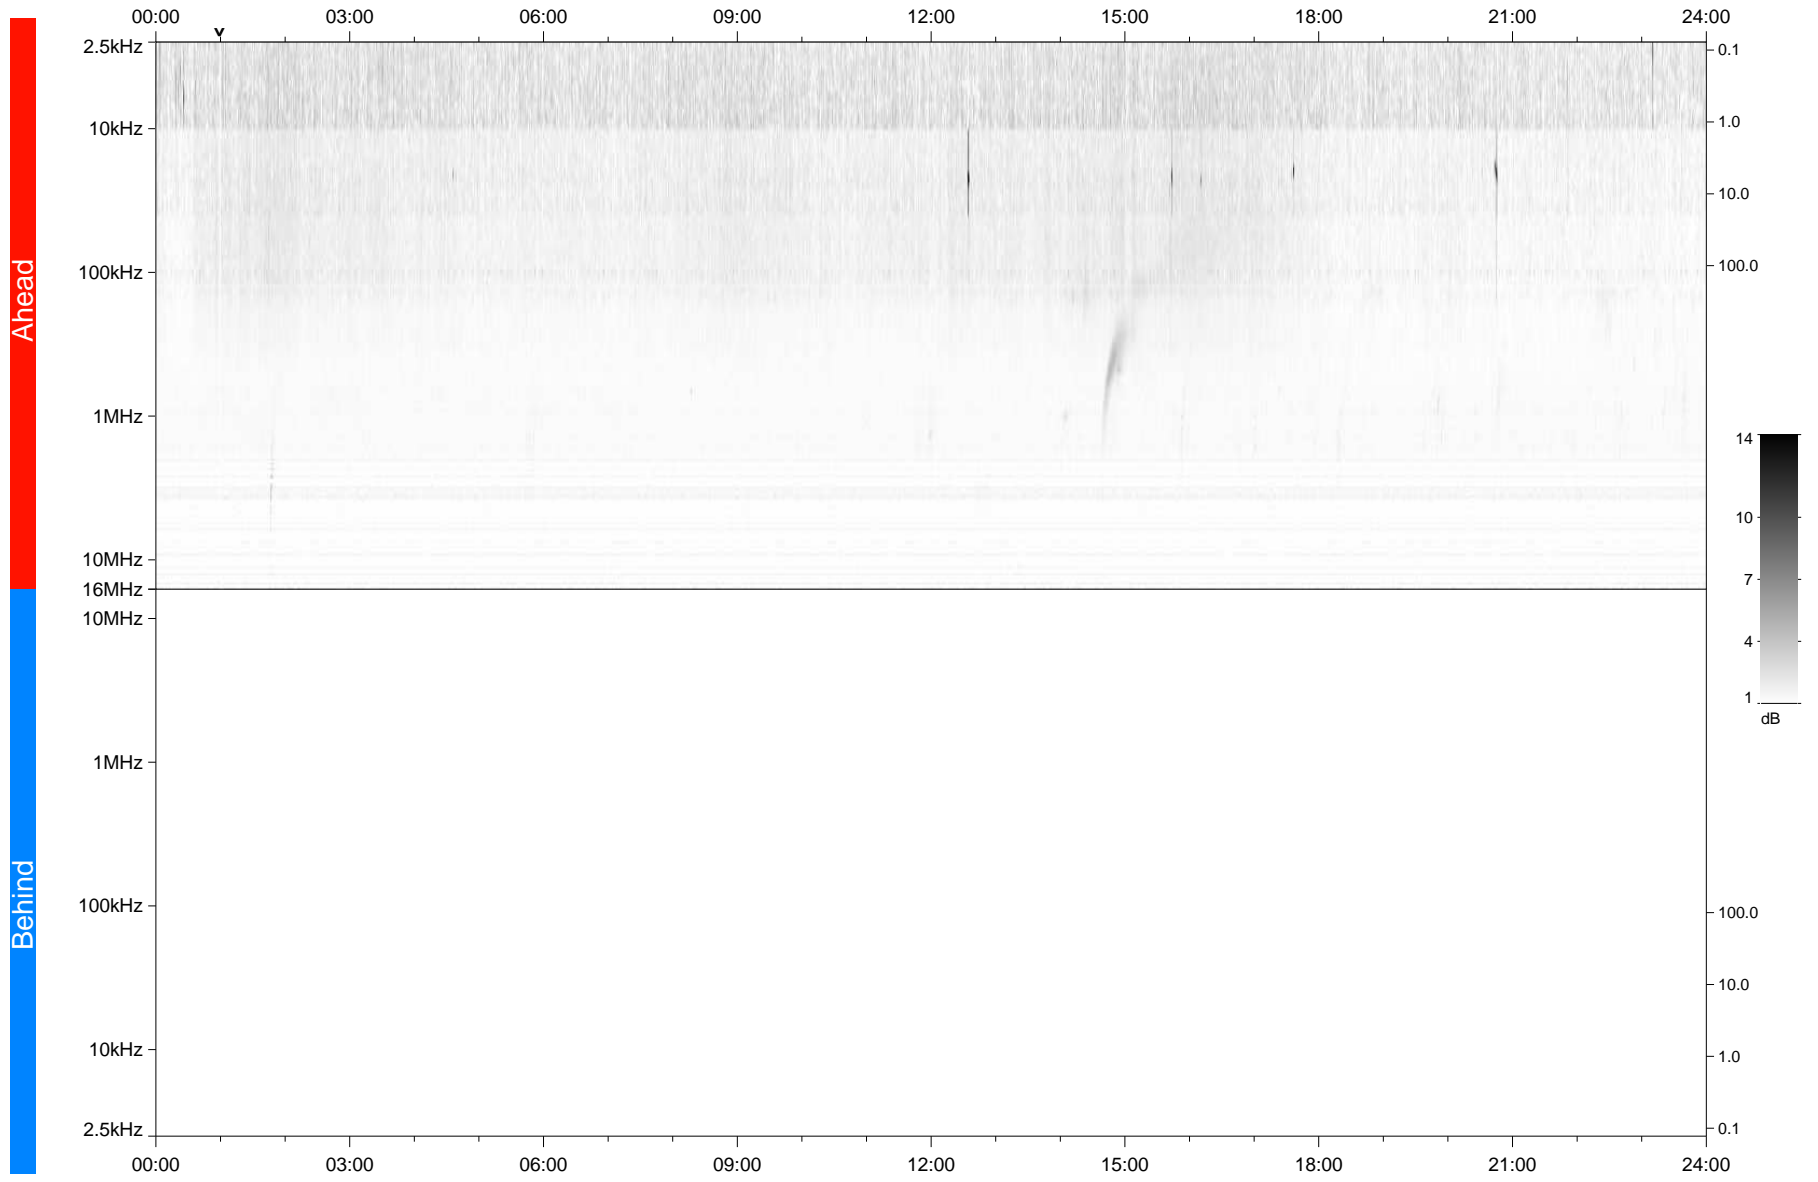

# STEREO/WAVES Daily Summary - 21-Feb-2022 (DOY 052)

Ahead source file: swaves\_ahead\_2022\_052\_1\_05.fin  
Ahead PSE Angle: -34.3°

Behind PSE Angle: 32.1°  
Behind source file: No STEREO-B data

Time (UTC)

file: stereo\_swaves\_daily-summary\_gray\_20220221\_v03  
made by: space.umn.edu on macOS with IDL 8.8.2 on 2022-08-25 01:54:50, with TMatlab V945 / dynspec V311