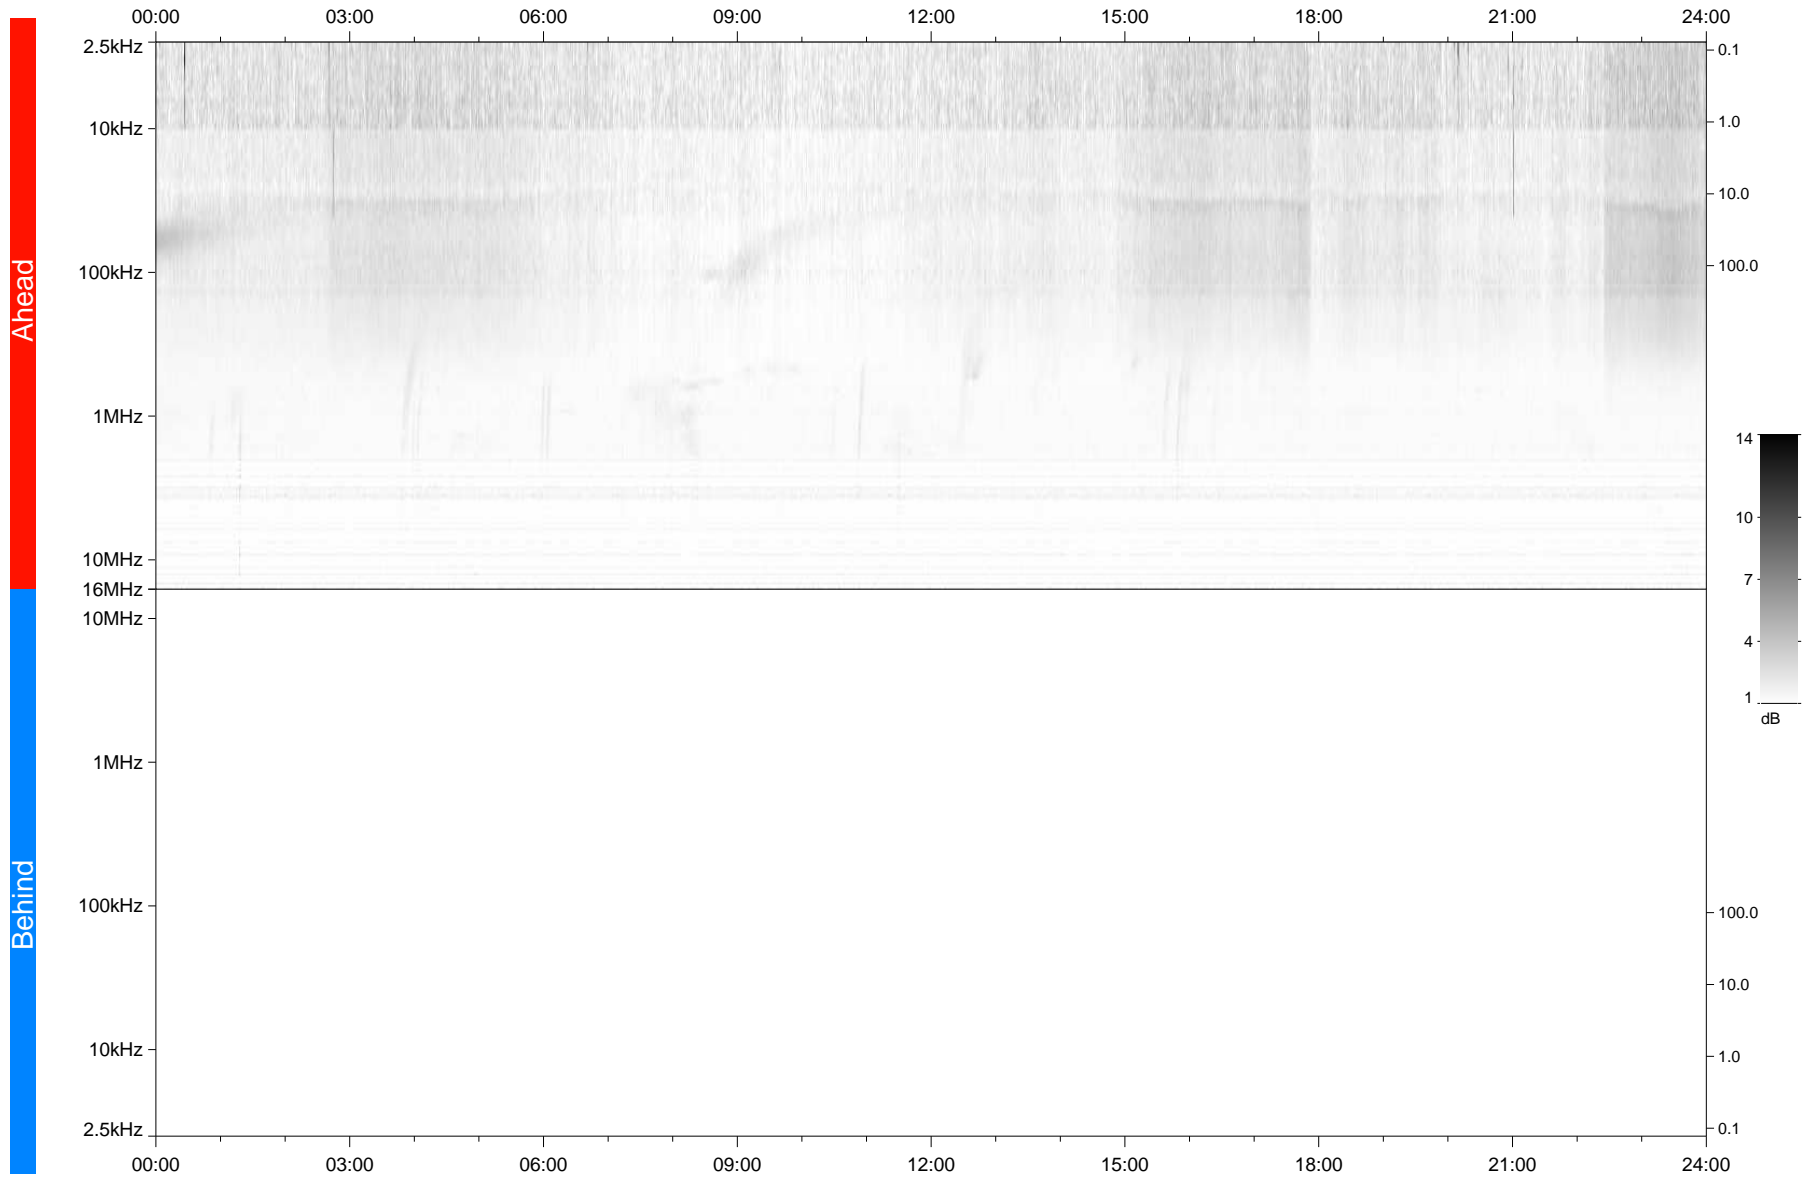

# STEREO/WAVES Daily Summary - 16-Feb-2022 (DOY 047)

Ahead source file: swaves\_ahead\_2022\_047\_1\_06.fin  
Ahead PSE Angle: -34.5°

Behind PSE Angle: 32.2°  
Behind source file: No STEREO-B data

Time (UTC)

file: stereo\_swaves\_daily-summary\_gray\_20220216\_v04  
made by: space.umn.edu on macOS with IDL 8.8.2 on 2022-09-30 18:30:59, with TLib V945 / dynspec V311