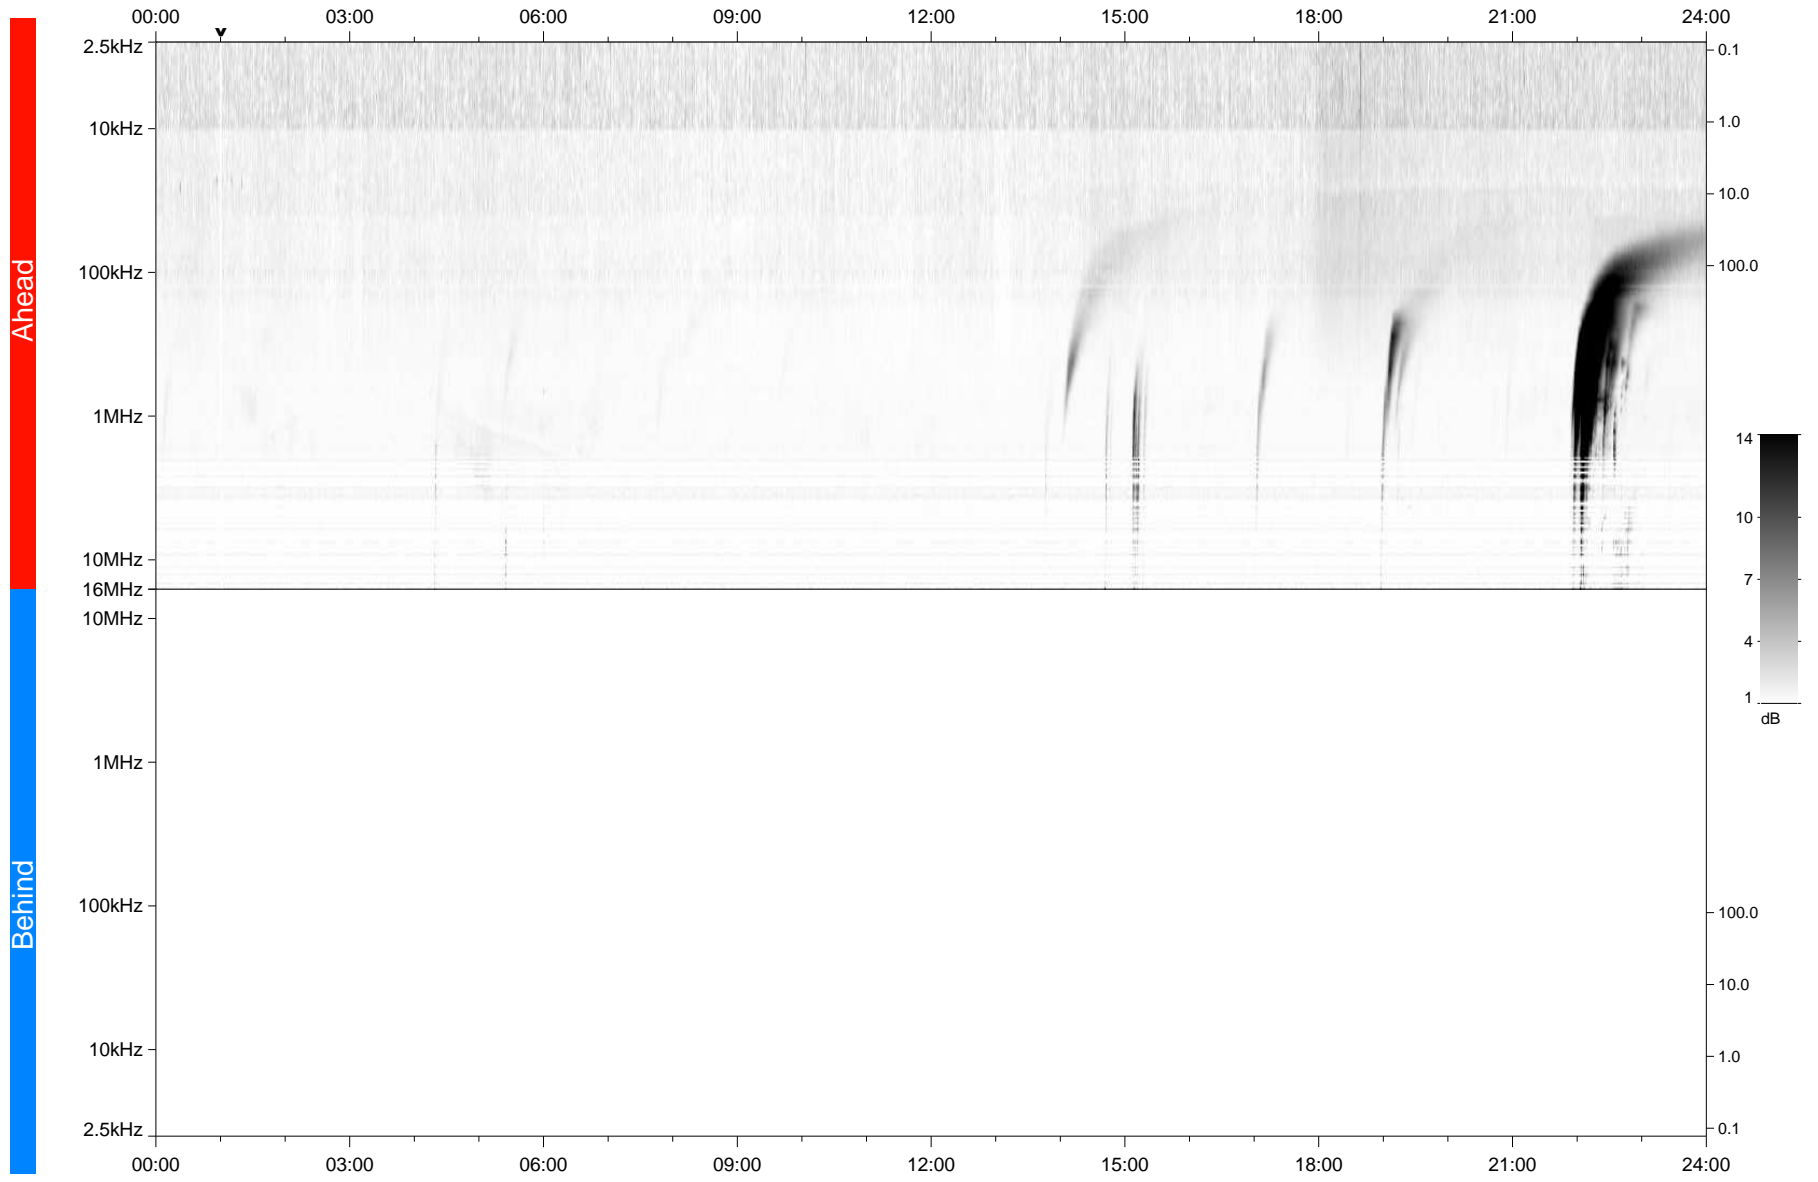

# STEREO/WAVES Daily Summary - 15-Feb-2022 (DOY 046)

Ahead source file: swaves\_ahead\_2022\_046\_1\_07.fin  
Ahead PSE Angle: -34.5°

Behind PSE Angle: 32.2°  
Behind source file: No STEREO-B data

Time (UTC)

file: stereo\_swaves\_daily-summary\_gray\_20220215\_v04  
made by: space.umn.edu on macOS with IDL 8.8.2 on 2022-09-30 18:29:30, with TMLib V945 / dynspec V311