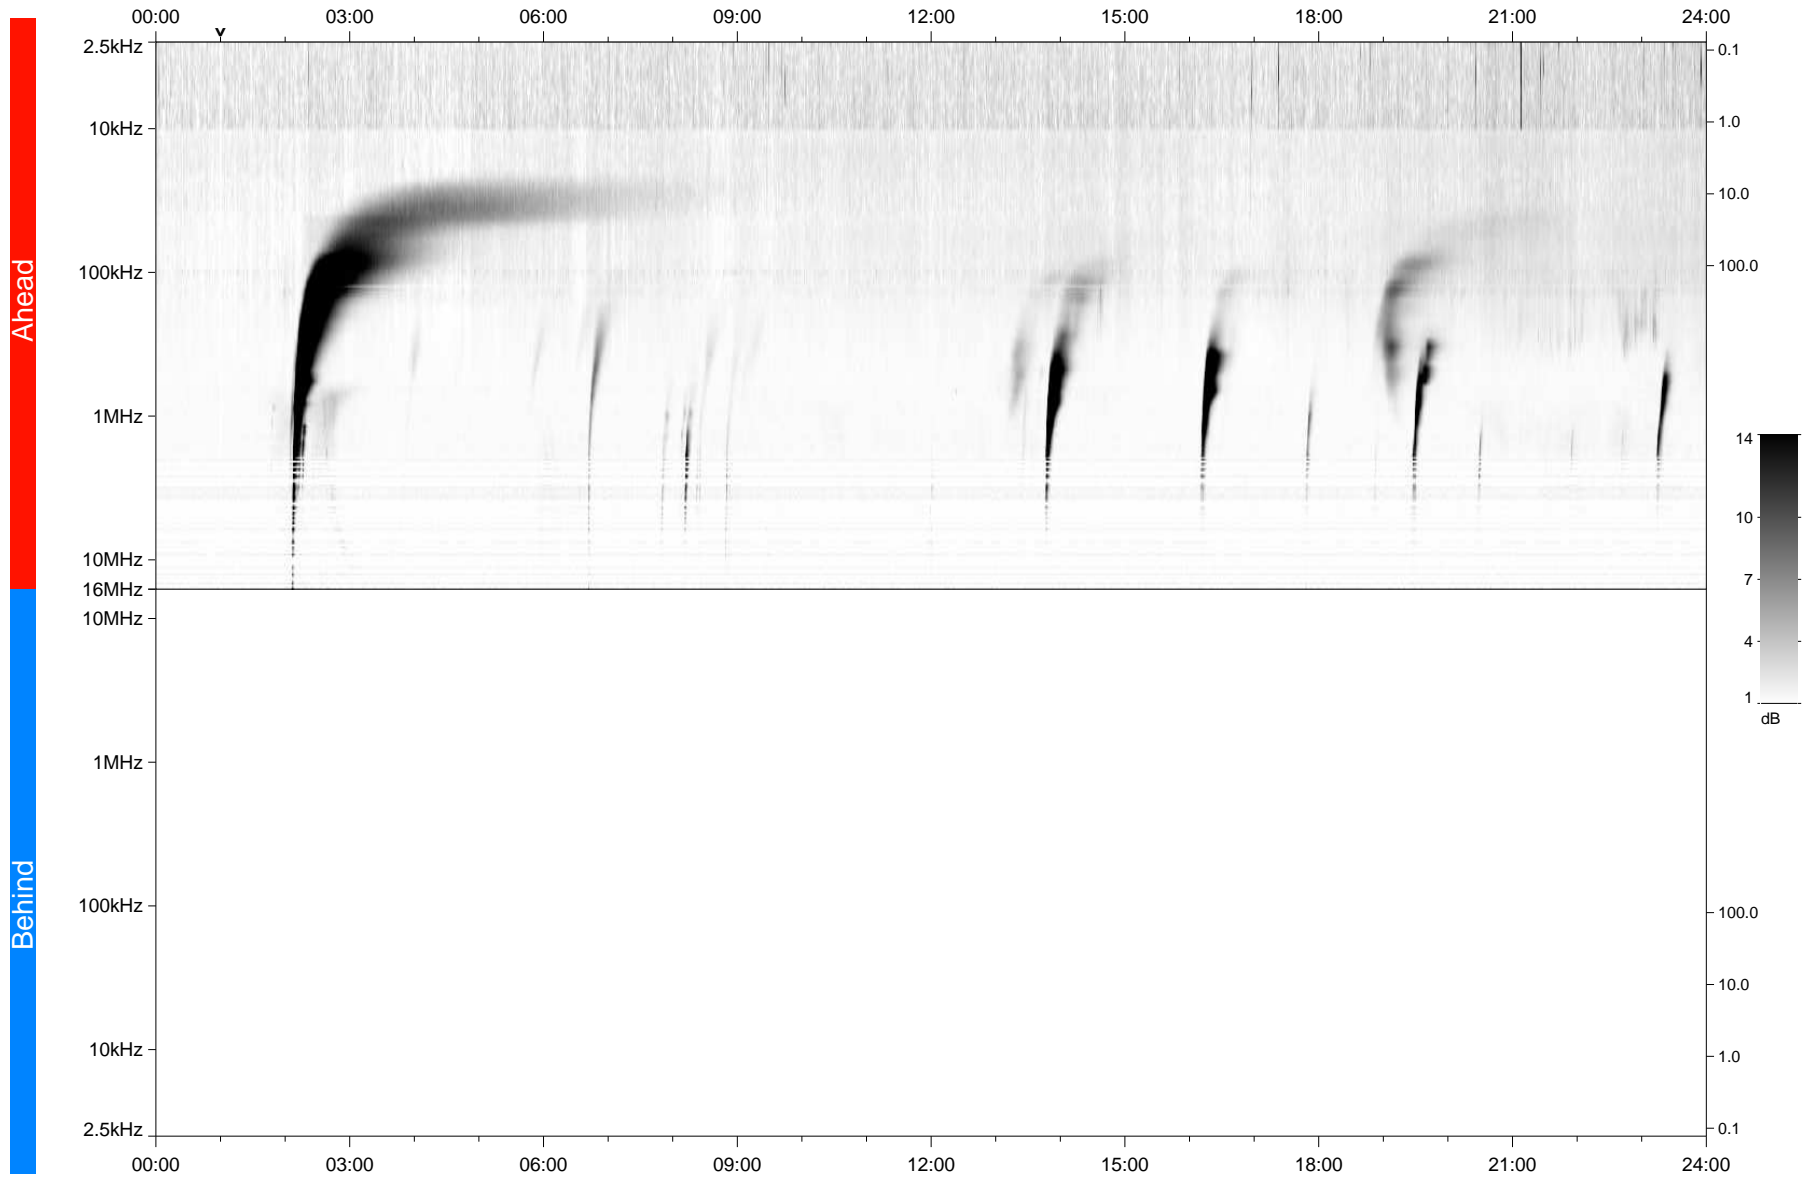

# STEREO/WAVES Daily Summary - 13-Feb-2022 (DOY 044)

Ahead source file: swaves\_ahead\_2022\_044\_1\_06.fin  
Ahead PSE Angle: -34.6°

Behind PSE Angle: 32.3°  
Behind source file: No STEREO-B data

Time (UTC)

file: stereo\_swaves\_daily-summary\_gray\_20220213\_v04  
made by: space.umn.edu on macOS with IDL 8.8.2 on 2022-09-30 18:26:34, with TMLib V945 / dynspec V311