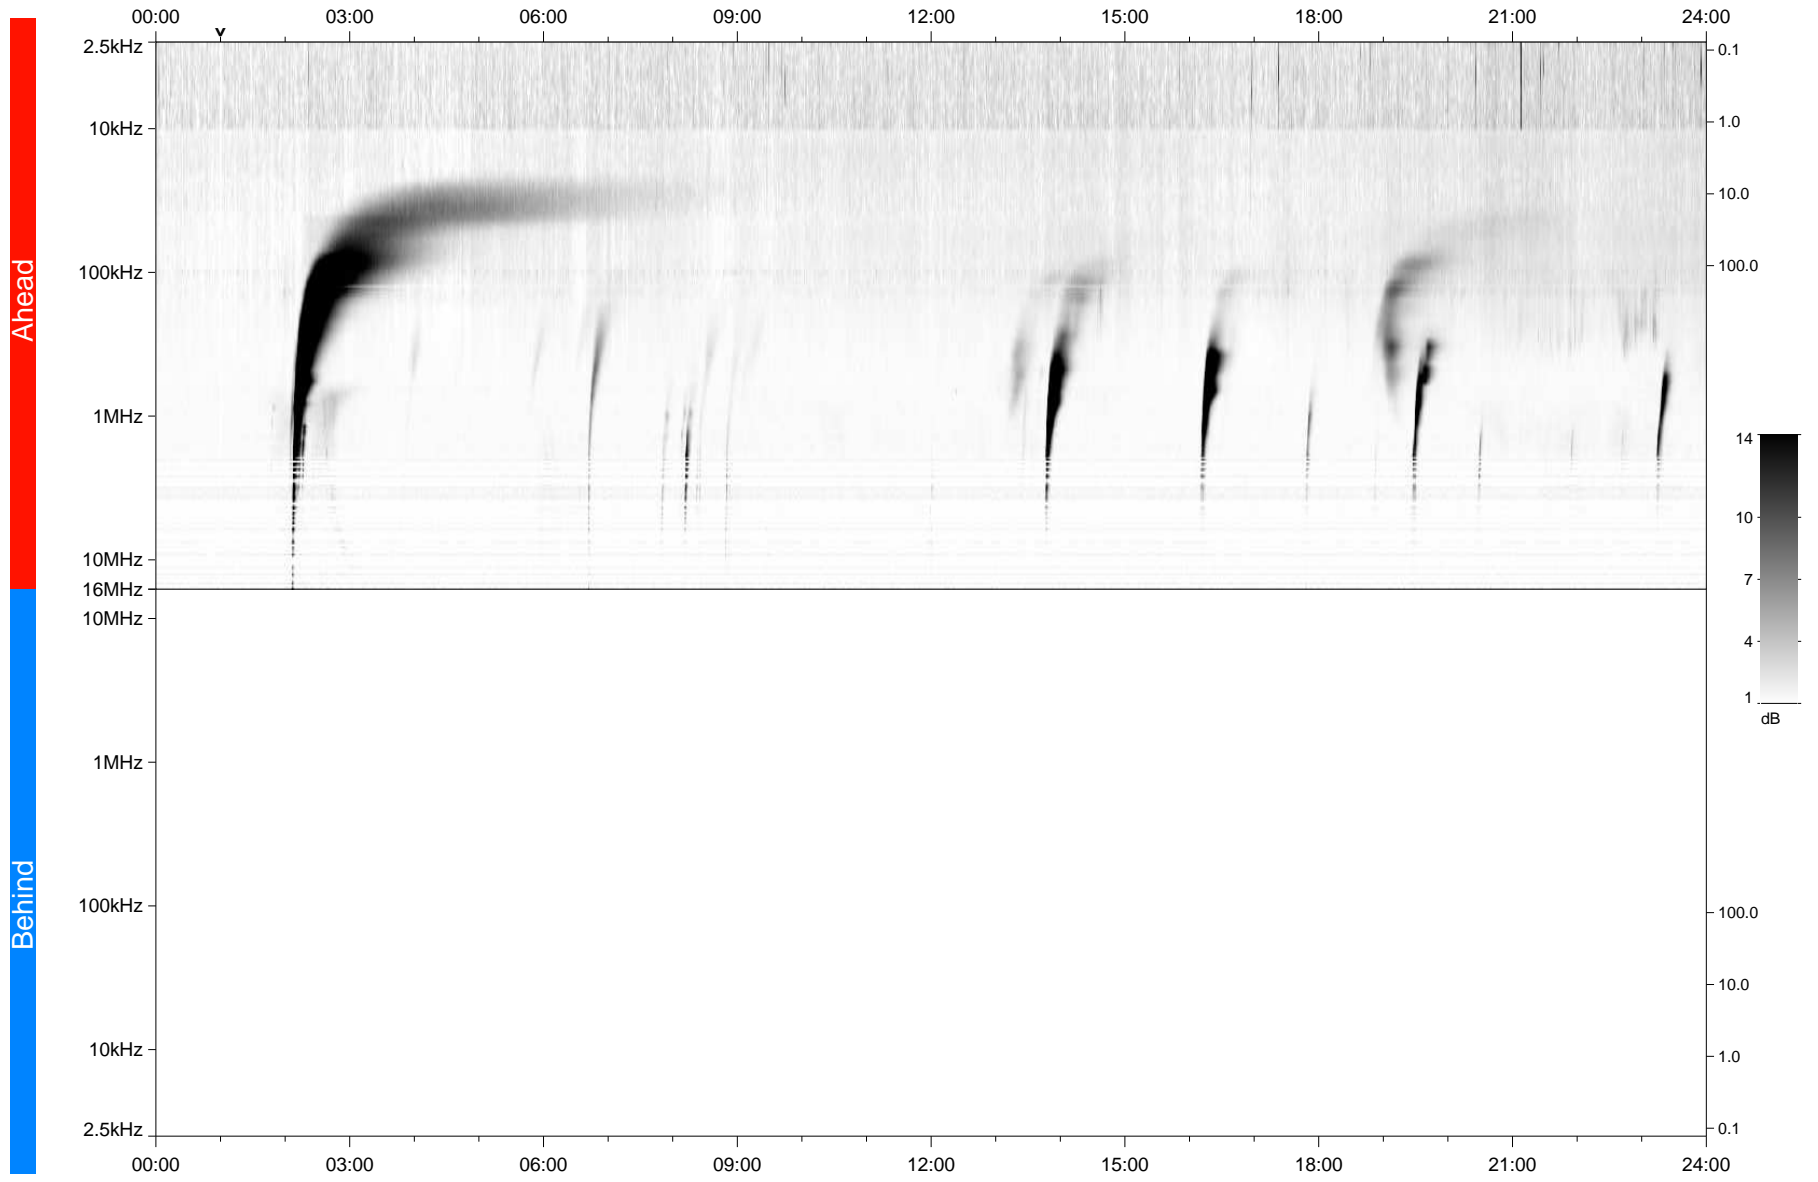

# STEREO/WAVES Daily Summary - 13-Feb-2022 (DOY 044)

Ahead source file: swaves\_ahead\_2022\_044\_1\_06.fin  
Ahead PSE Angle: -34.6°

Behind PSE Angle: 32.3°  
Behind source file: No STEREO-B data

Time (UTC)

file: stereo\_swaves\_daily-summary\_gray\_20220213\_v03  
made by: space.umn.edu on macOS with IDL 8.8.2 on 2022-08-25 01:43:56, with TMLib V945 / dynspec V311