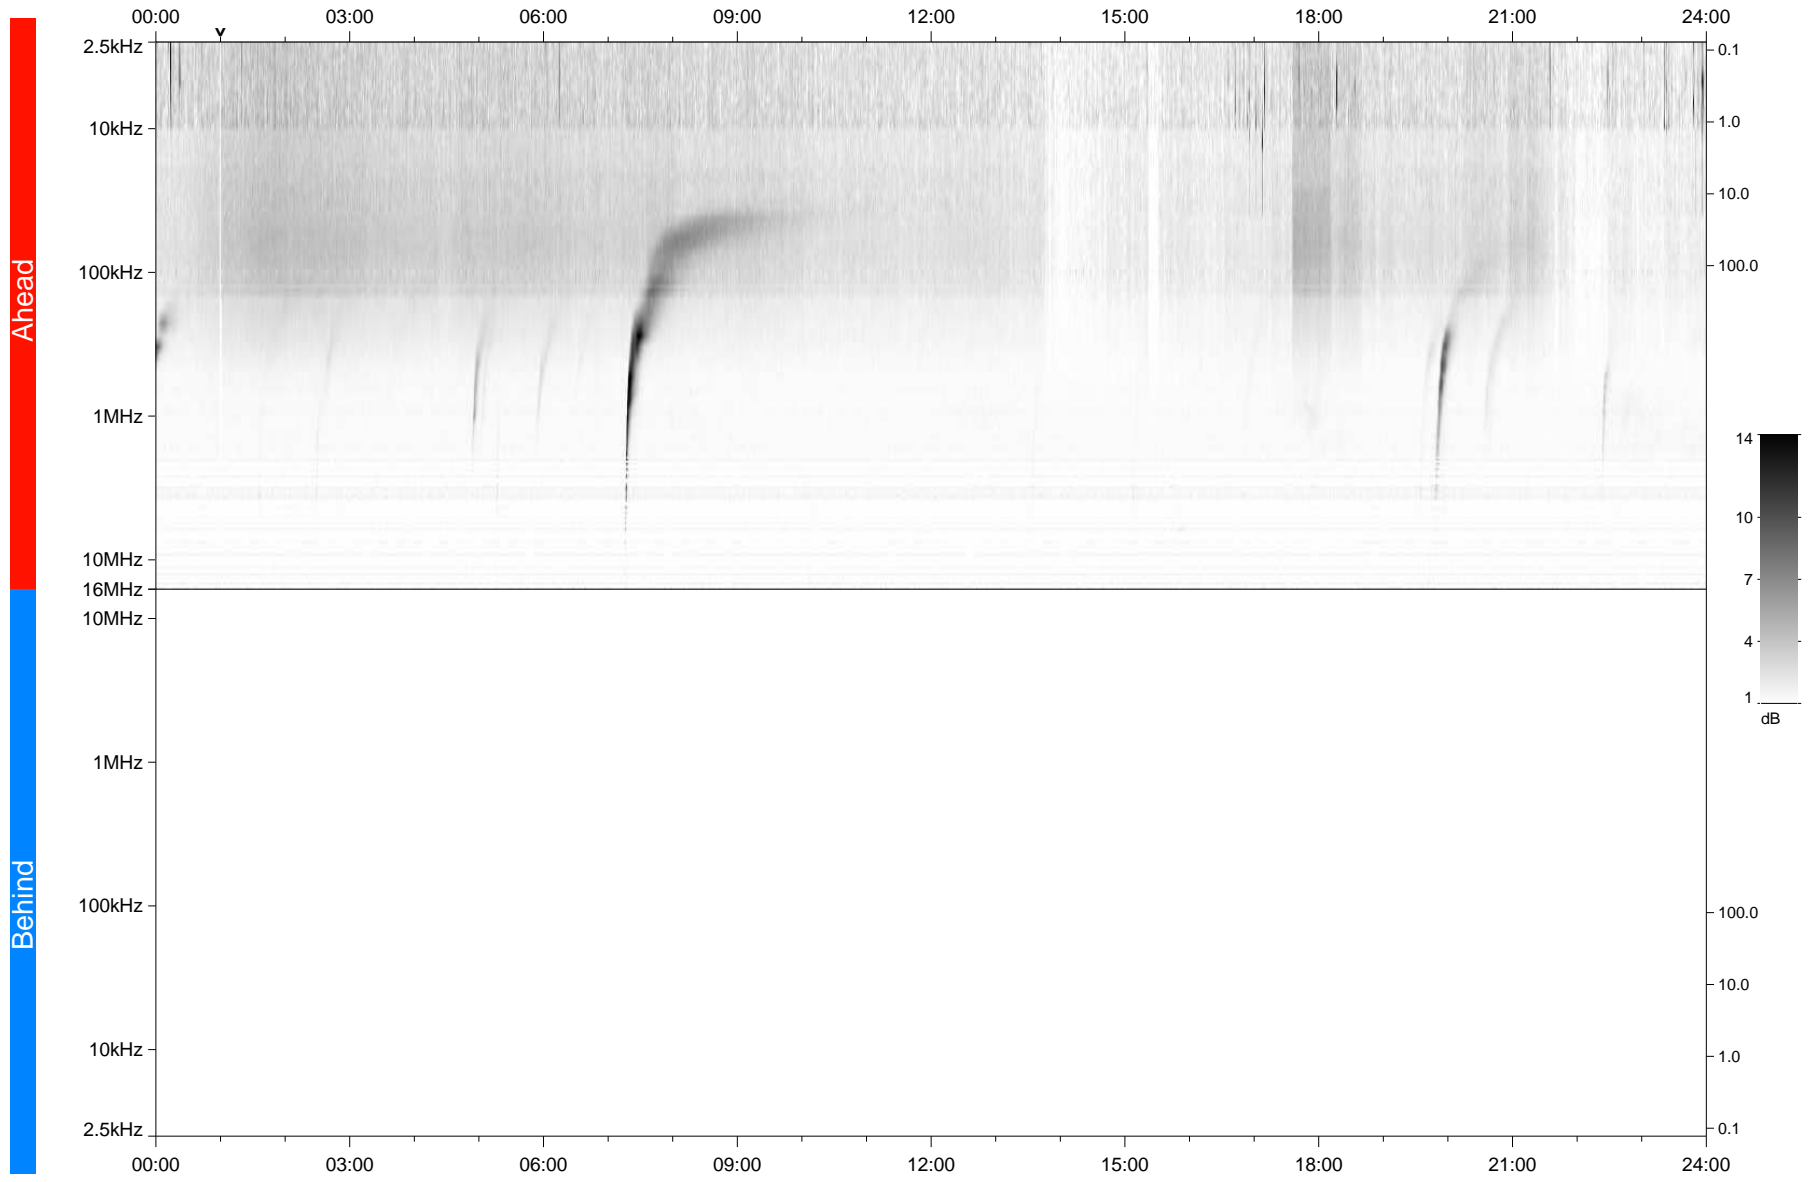

# STEREO/WAVES Daily Summary - 11-Feb-2022 (DOY 042)

Ahead source file: swaves\_ahead\_2022\_042\_1\_05.fin  
Ahead PSE Angle: -34.6°

Behind PSE Angle: 32.4°  
Behind source file: No STEREO-B data

Time (UTC)

file: stereo\_swaves\_daily-summary\_gray\_20220211\_v03  
made by: space.umn.edu on macOS with TDL 8.8.2 on 2022-08-25 01:41:12, with TLib V945 / dynspec V311