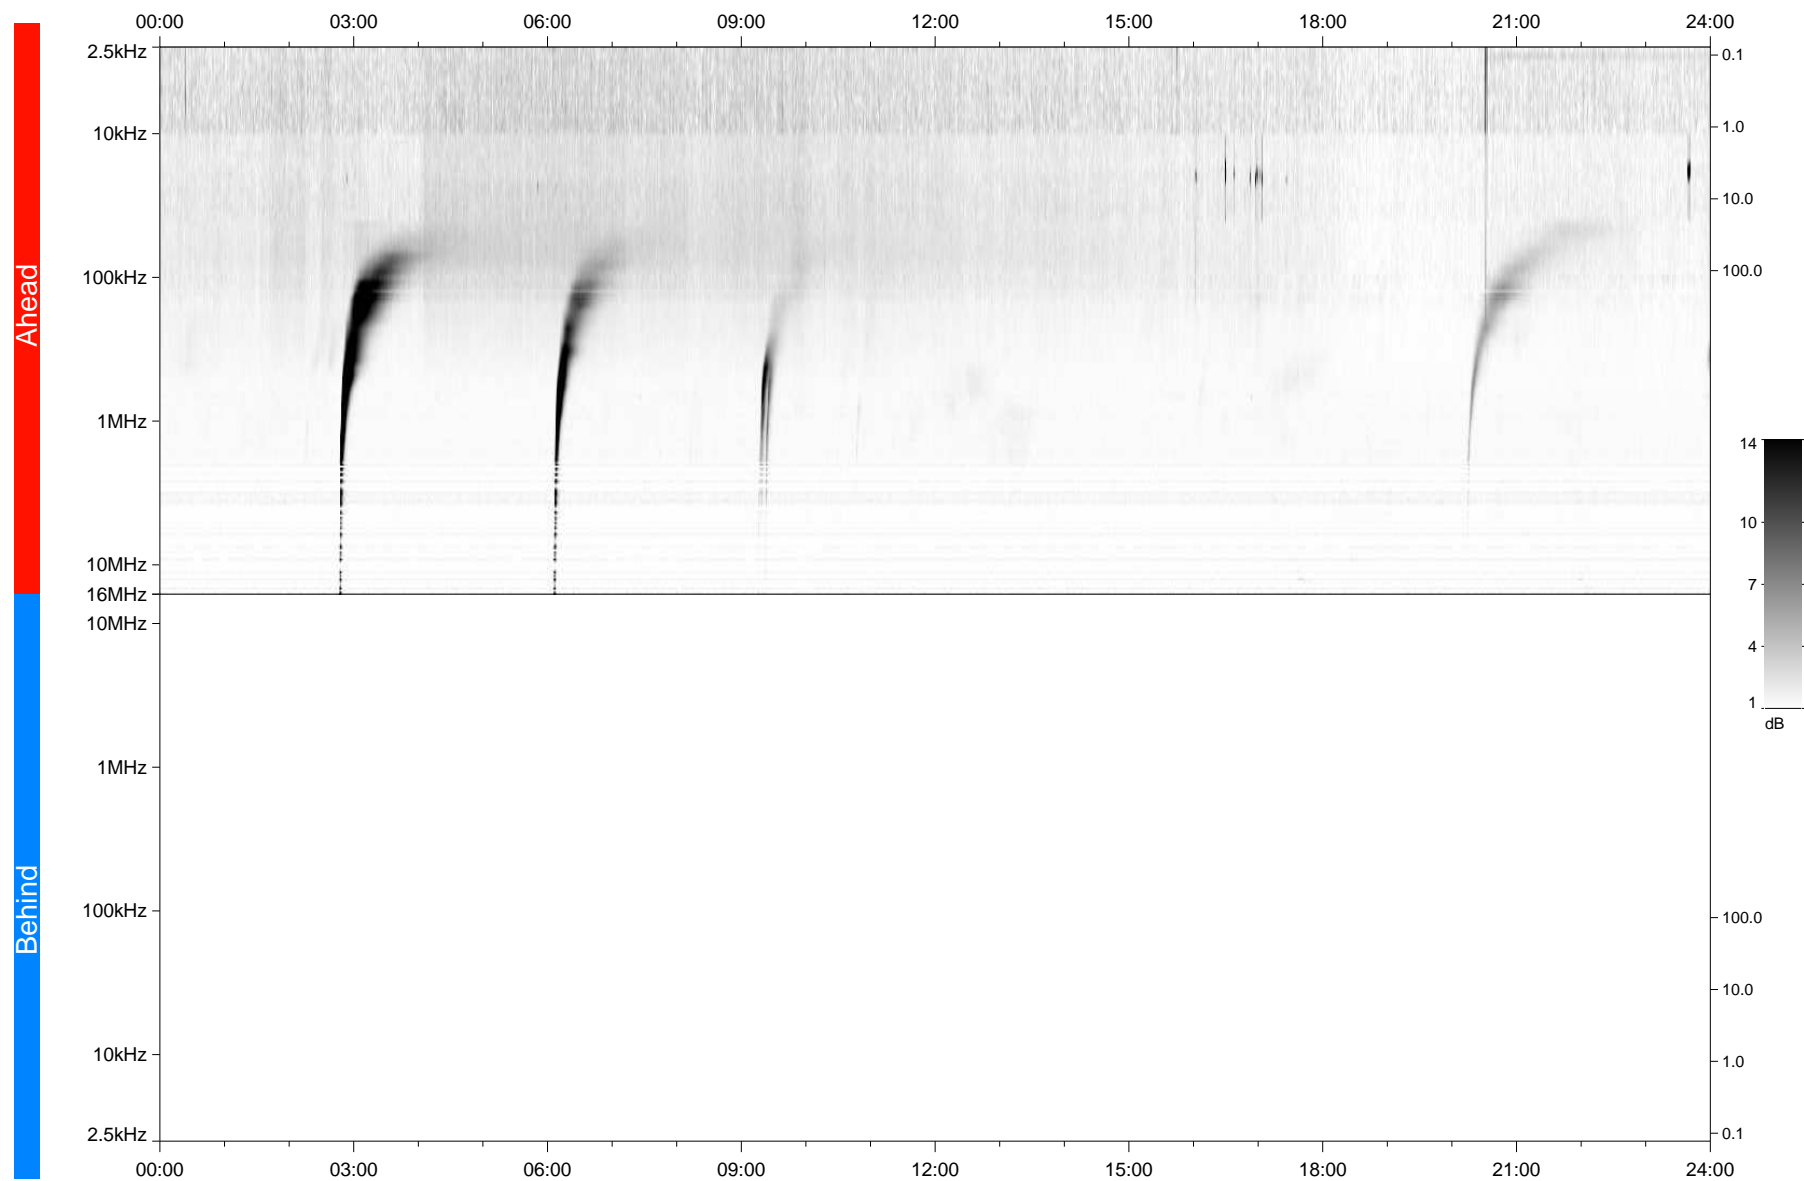

# STEREO/WAVES Daily Summary - 10-Feb-2022 (DOY 041)

Ahead source file: swaves\_ahead\_2022\_041\_1\_05.fin  
Ahead PSE Angle: -34.6°

Behind PSE Angle: 32.5°  
Behind source file: No STEREO-B data

Time (UTC)

file: stereo\_swaves\_daily-summary\_gray\_20220210\_v03  
made by: space.umn.edu on macOS with IDL 8.8.2 on 2022-08-25 01:39:49, with TMLib V945 / dynspec V311