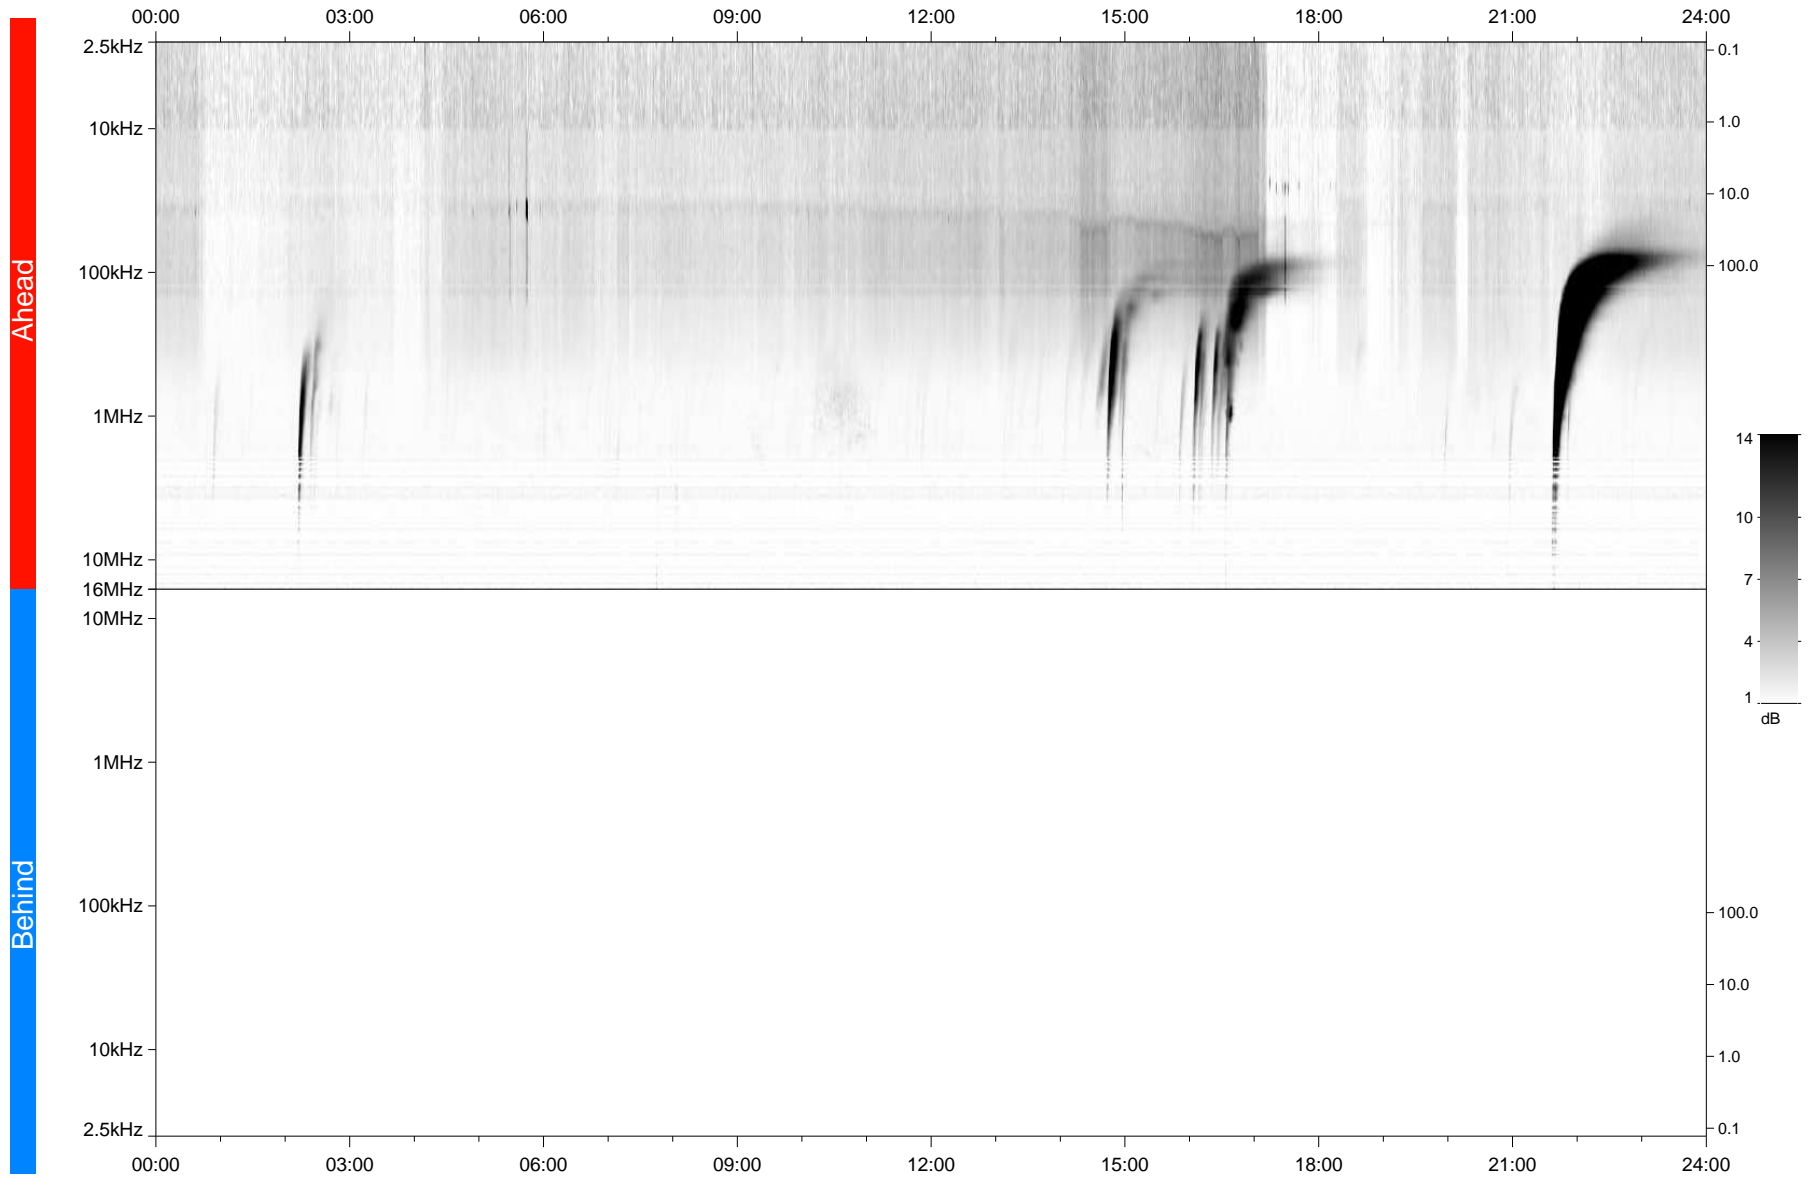

# STEREO/WAVES Daily Summary - 08-Feb-2022 (DOY 039)

Ahead source file: swaves\_ahead\_2022\_039\_1\_05.fin  
Ahead PSE Angle: -34.7°

Behind PSE Angle: 32.5°  
Behind source file: No STEREO-B data

Time (UTC)

file: stereo\_swaves\_daily-summary\_gray\_20220208\_v03  
made by: space.umn.edu on macOS with TDL 8.8.2 on 2022-08-25 01:37:07, with TLib V945 / dynspec V311