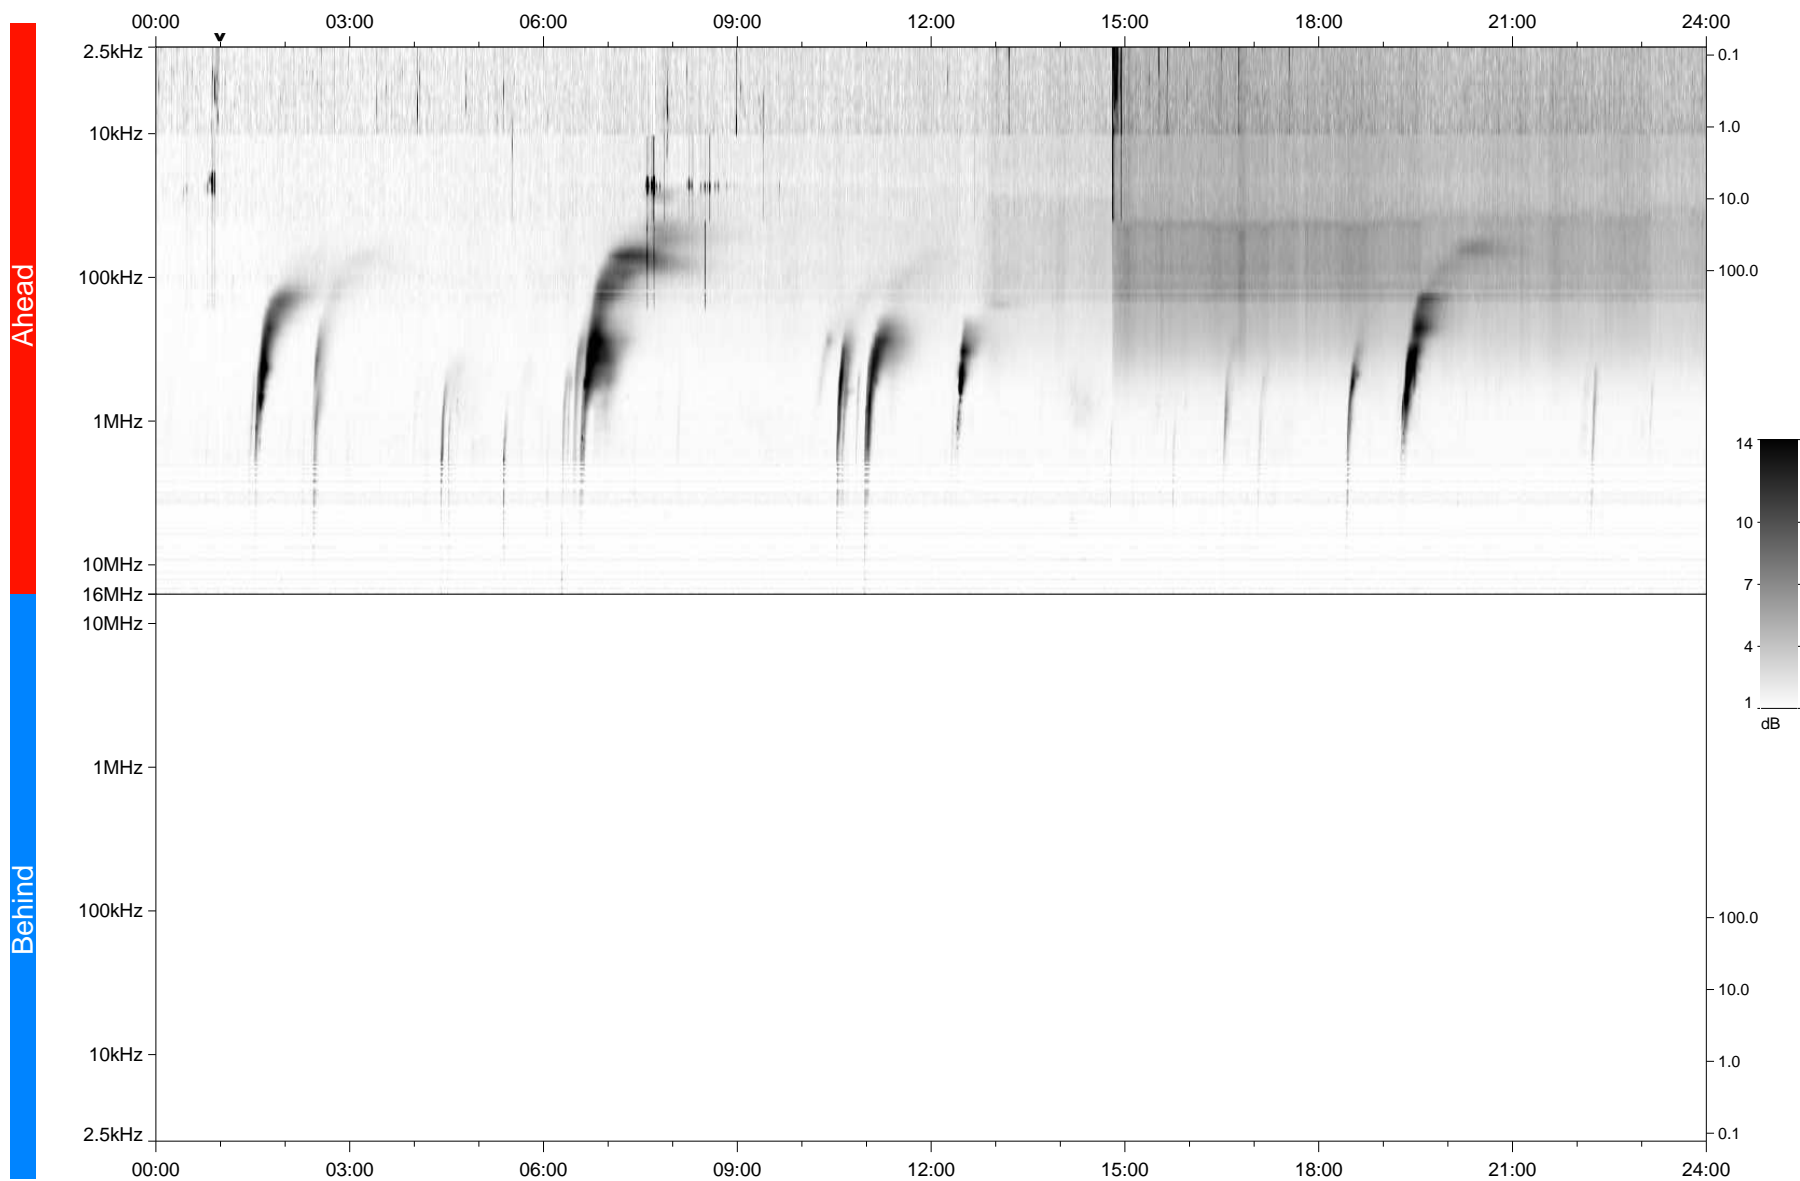

STEREO/WAVES Daily Summary - 07-Feb-2022 (DOY 038)

Ahead source file: swaves_ahead_2022_038_1_05.fin
Ahead PSE Angle: -34.7°

Behind PSE Angle: 32.5°
Behind source file: No STEREO-B data

Time (UTC)

file: stereo_swaves_daily-summary_gray_20220207_v03
made by: space.umn.edu on macOS with TDL 8.8.2 on 2022-08-25 01:35:45, with TLib V945 / dynspec V311