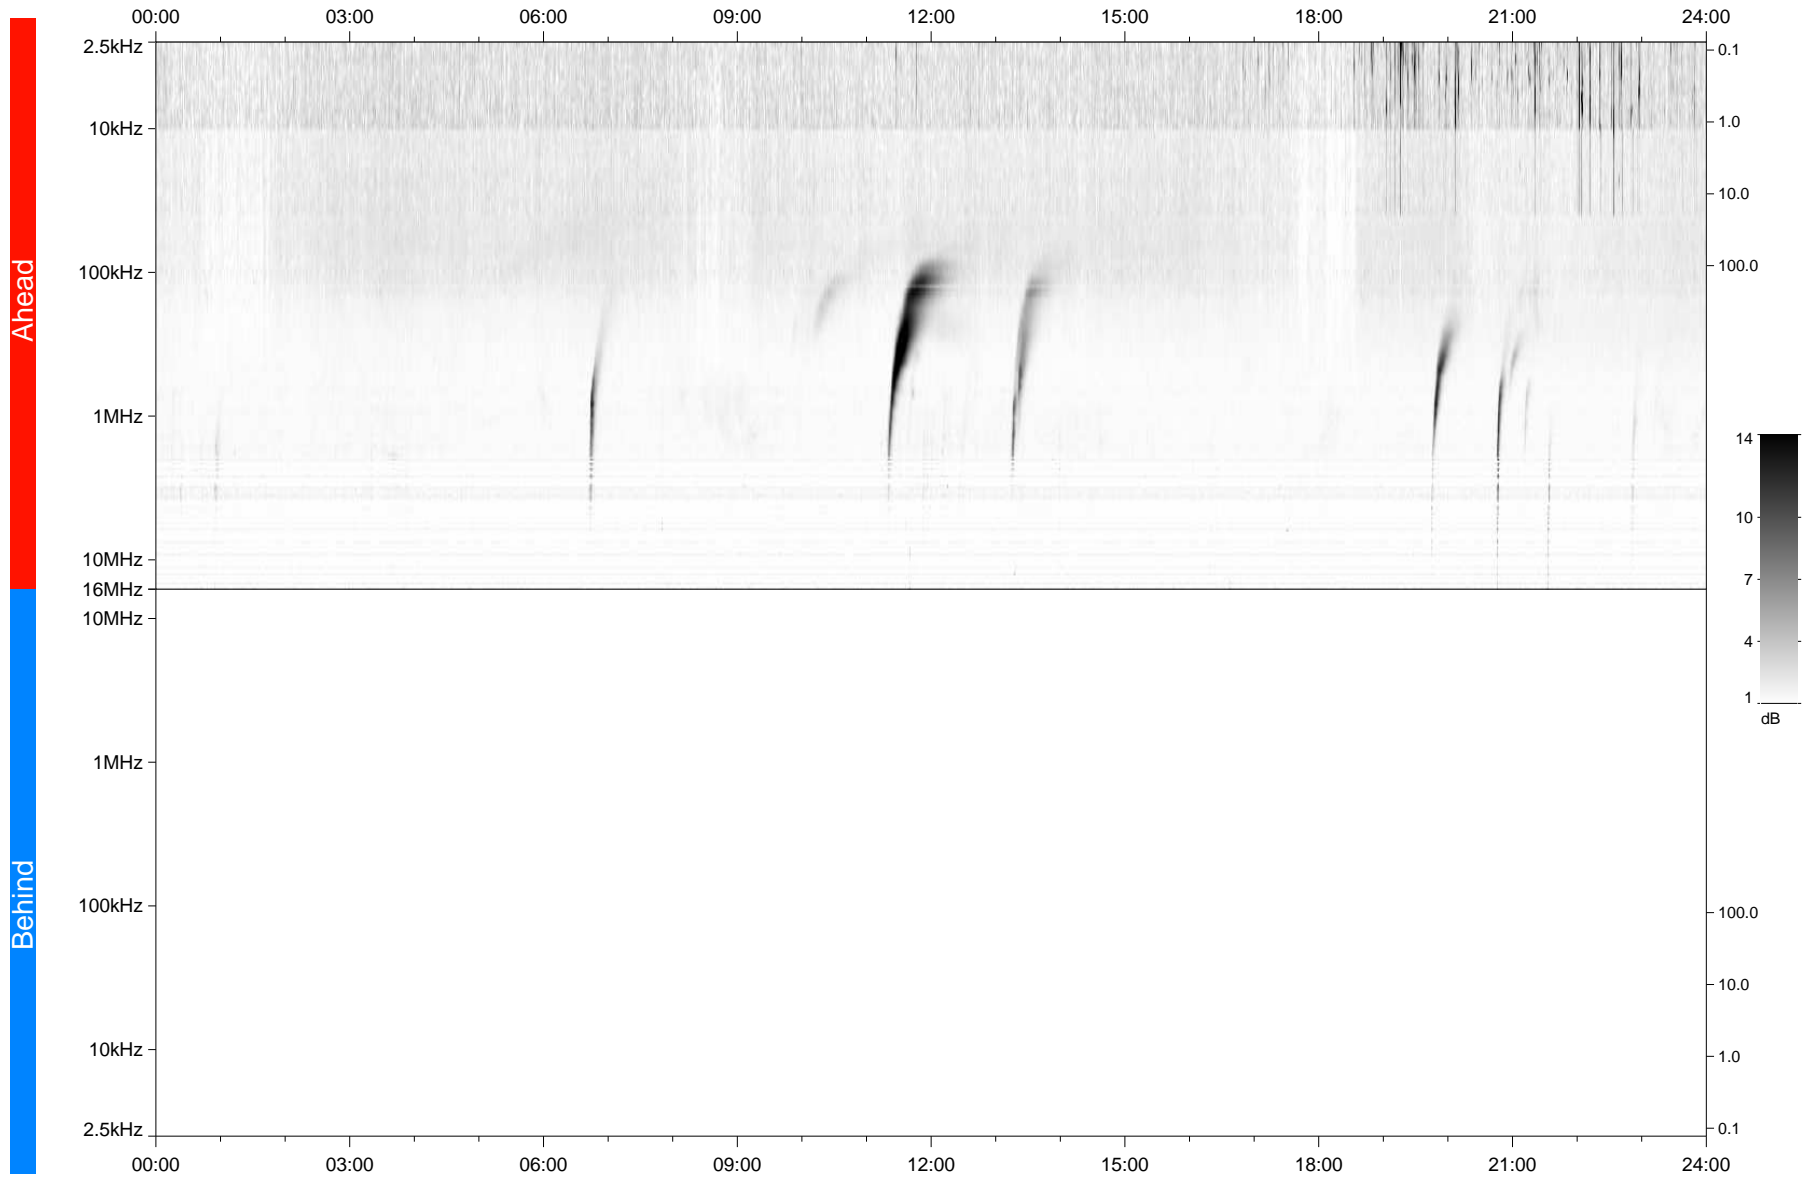

# STEREO/WAVES Daily Summary - 06-Feb-2022 (DOY 037)

Ahead source file: swaves\_ahead\_2022\_037\_1\_05.fin  
Ahead PSE Angle: -34.7°

Behind PSE Angle: 32.5°  
Behind source file: No STEREO-B data

Time (UTC)

file: stereo\_swaves\_daily-summary\_gray\_20220206\_v04  
made by: space.umn.edu on macOS with IDL 8.8.2 on 2022-09-30 18:16:07, with TLib V945 / dynspec V311