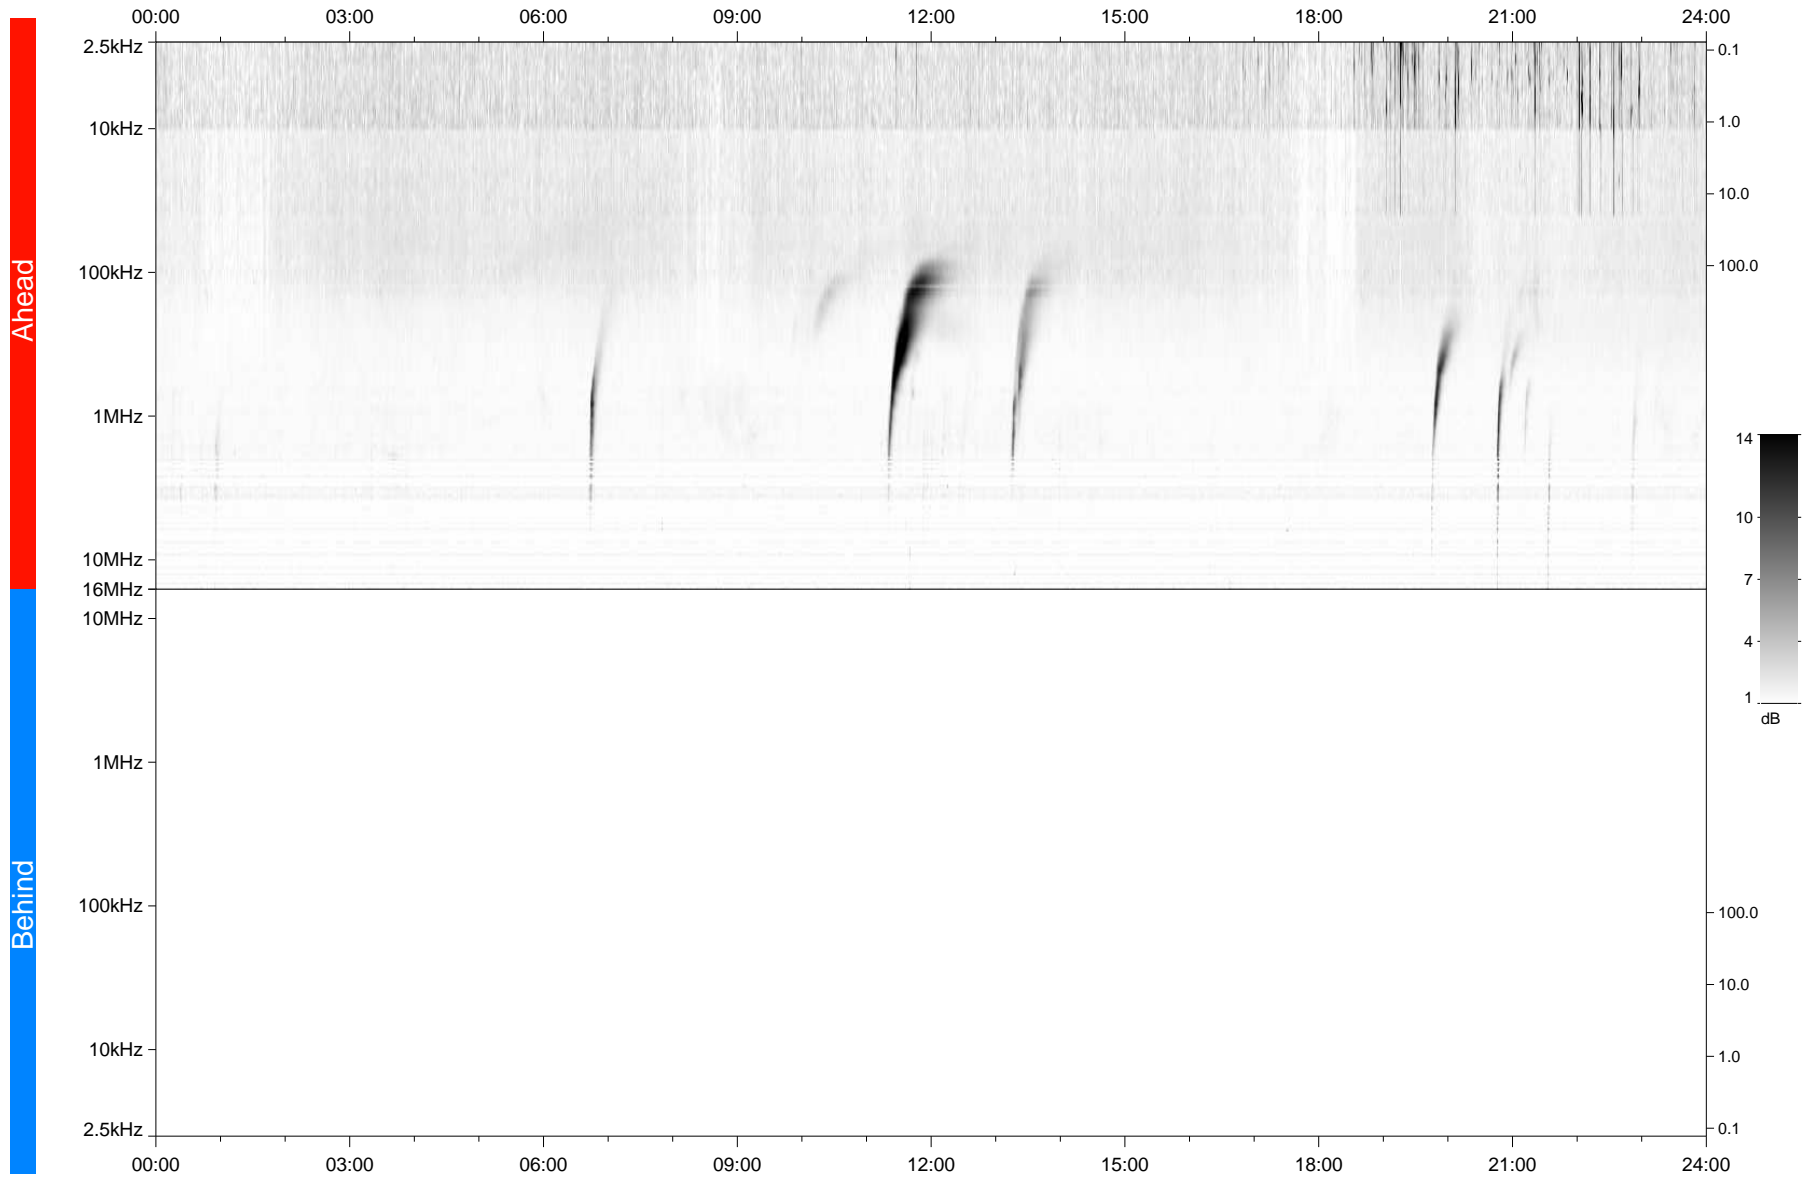

STEREO/WAVES Daily Summary - 06-Feb-2022 (DOY 037)

Ahead source file: swaves_ahead_2022_037_1_05.fin
Ahead PSE Angle: -34.7°

Behind PSE Angle: 32.5°
Behind source file: No STEREO-B data

Time (UTC)

file: stereo_swaves_daily-summary_gray_20220206_v03
made by: space.umn.edu on macOS with TDL 8.8.2 on 2022-08-25 01:34:23, with TLib V945 / dynspec V311