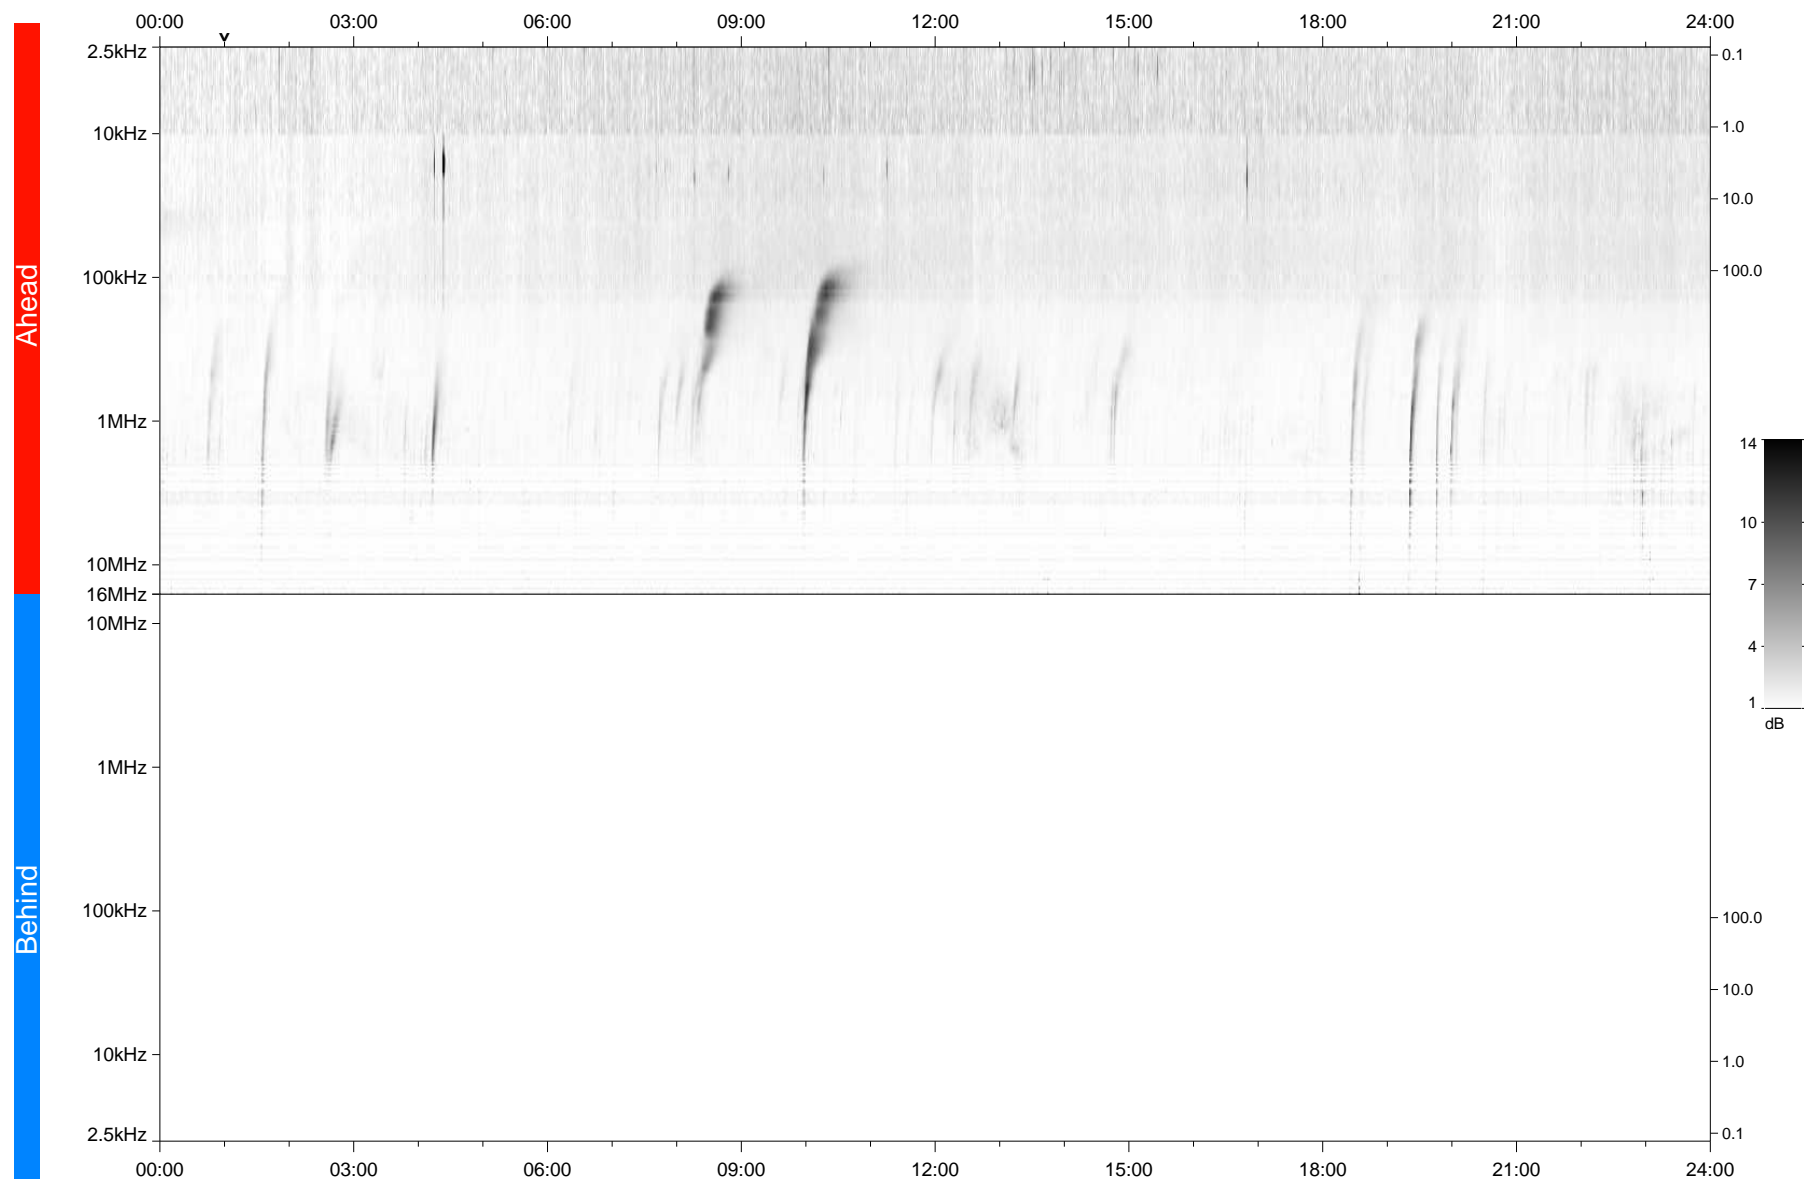

# STEREO/WAVES Daily Summary - 05-Feb-2022 (DOY 036)

Ahead source file: swaves\_ahead\_2022\_036\_1\_05.fin  
Ahead PSE Angle: -34.8°

Behind PSE Angle: 32.6°  
Behind source file: No STEREO-B data

Time (UTC)

file: stereo\_swaves\_daily-summary\_gray\_20220205\_v03  
made by: space.umn.edu on macOS with IDL 8.8.2 on 2022-08-25 01:33:01, with TMLib V945 / dynspec V311