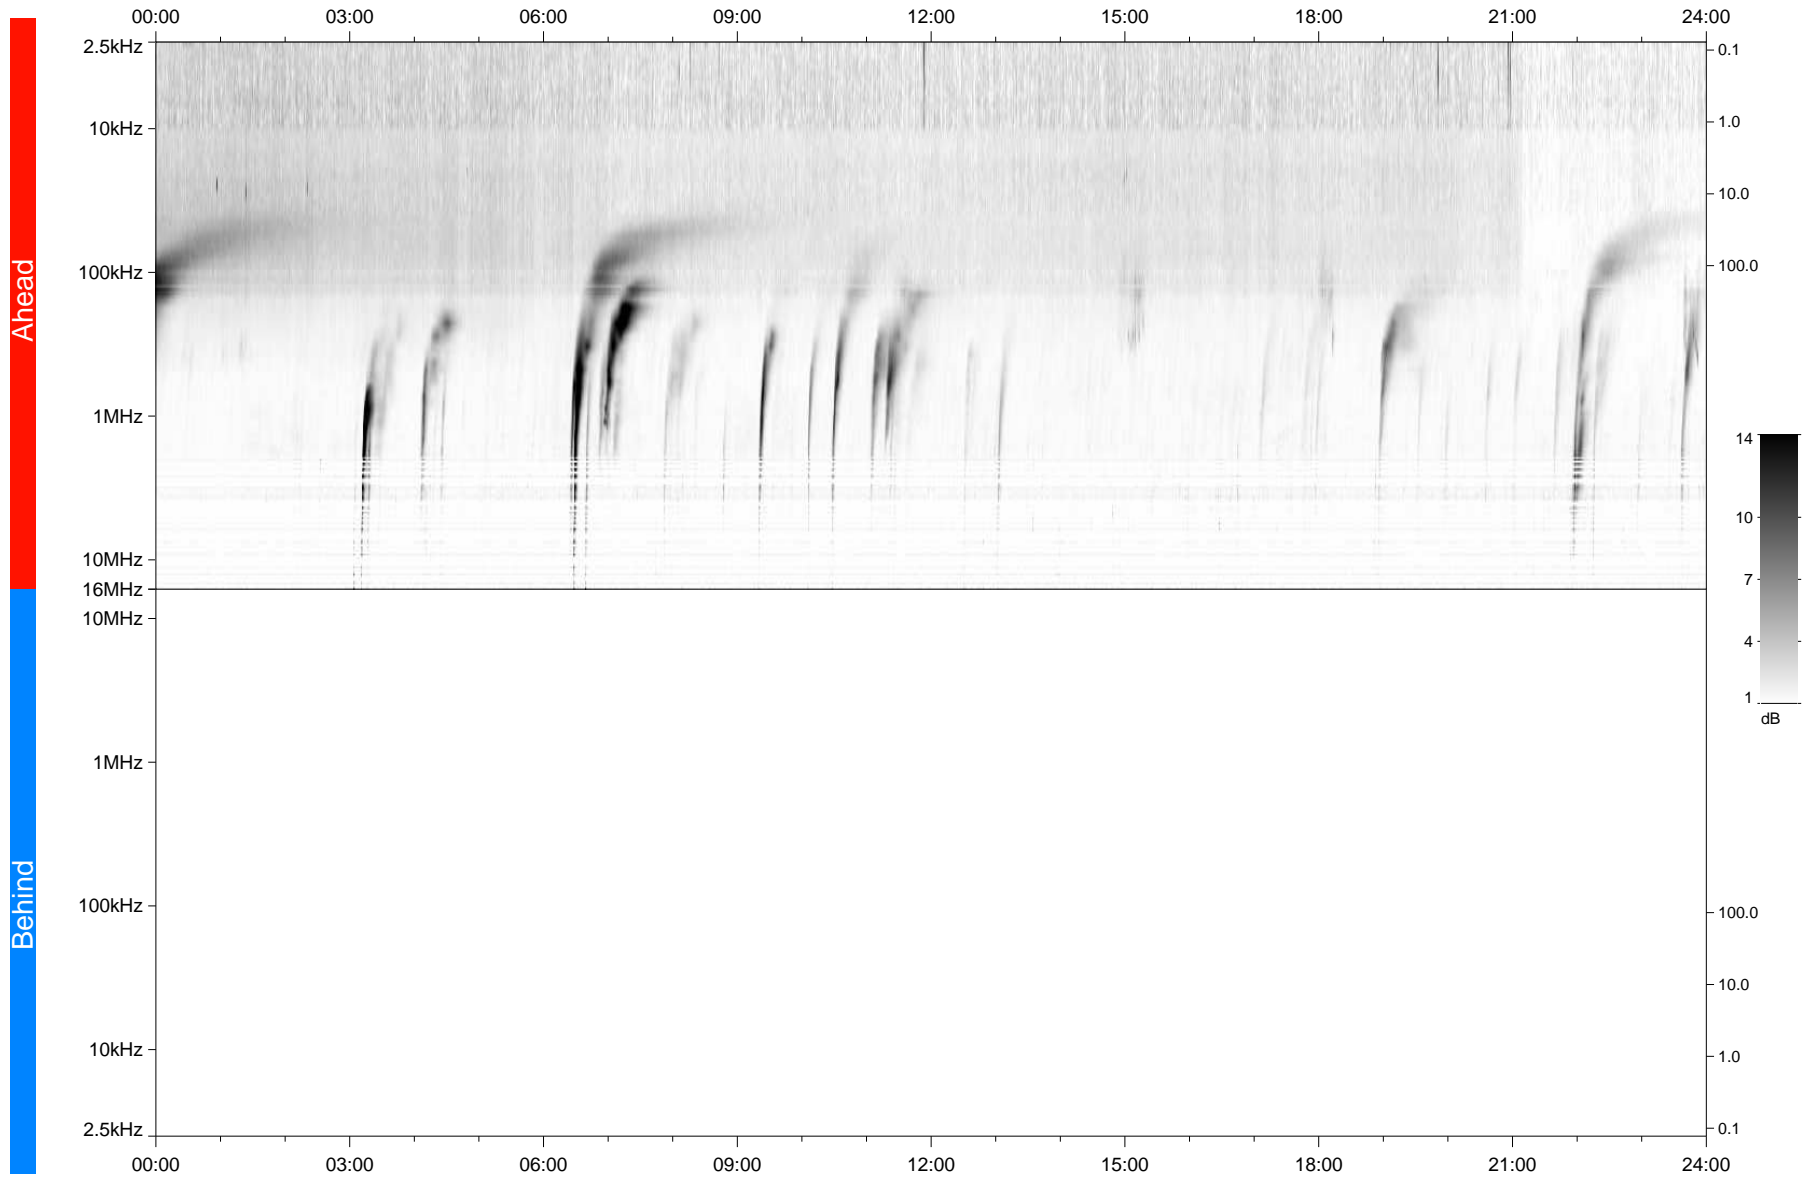

# STEREO/WAVES Daily Summary - 04-Feb-2022 (DOY 035)

Ahead source file: swaves Ahead\_2022\_035\_1\_05.fin  
Ahead PSE Angle: -34.8°

Behind PSE Angle: 32.6°  
Behind source file: No STEREO-B data

Time (UTC)

file: stereo\_swaves\_daily-summary\_gray\_20220204\_v04  
made by: space.umn.edu on macOS with TDL 8.8.2 on 2022-09-30 18:13:08, with TLib V945 / dynspec V311