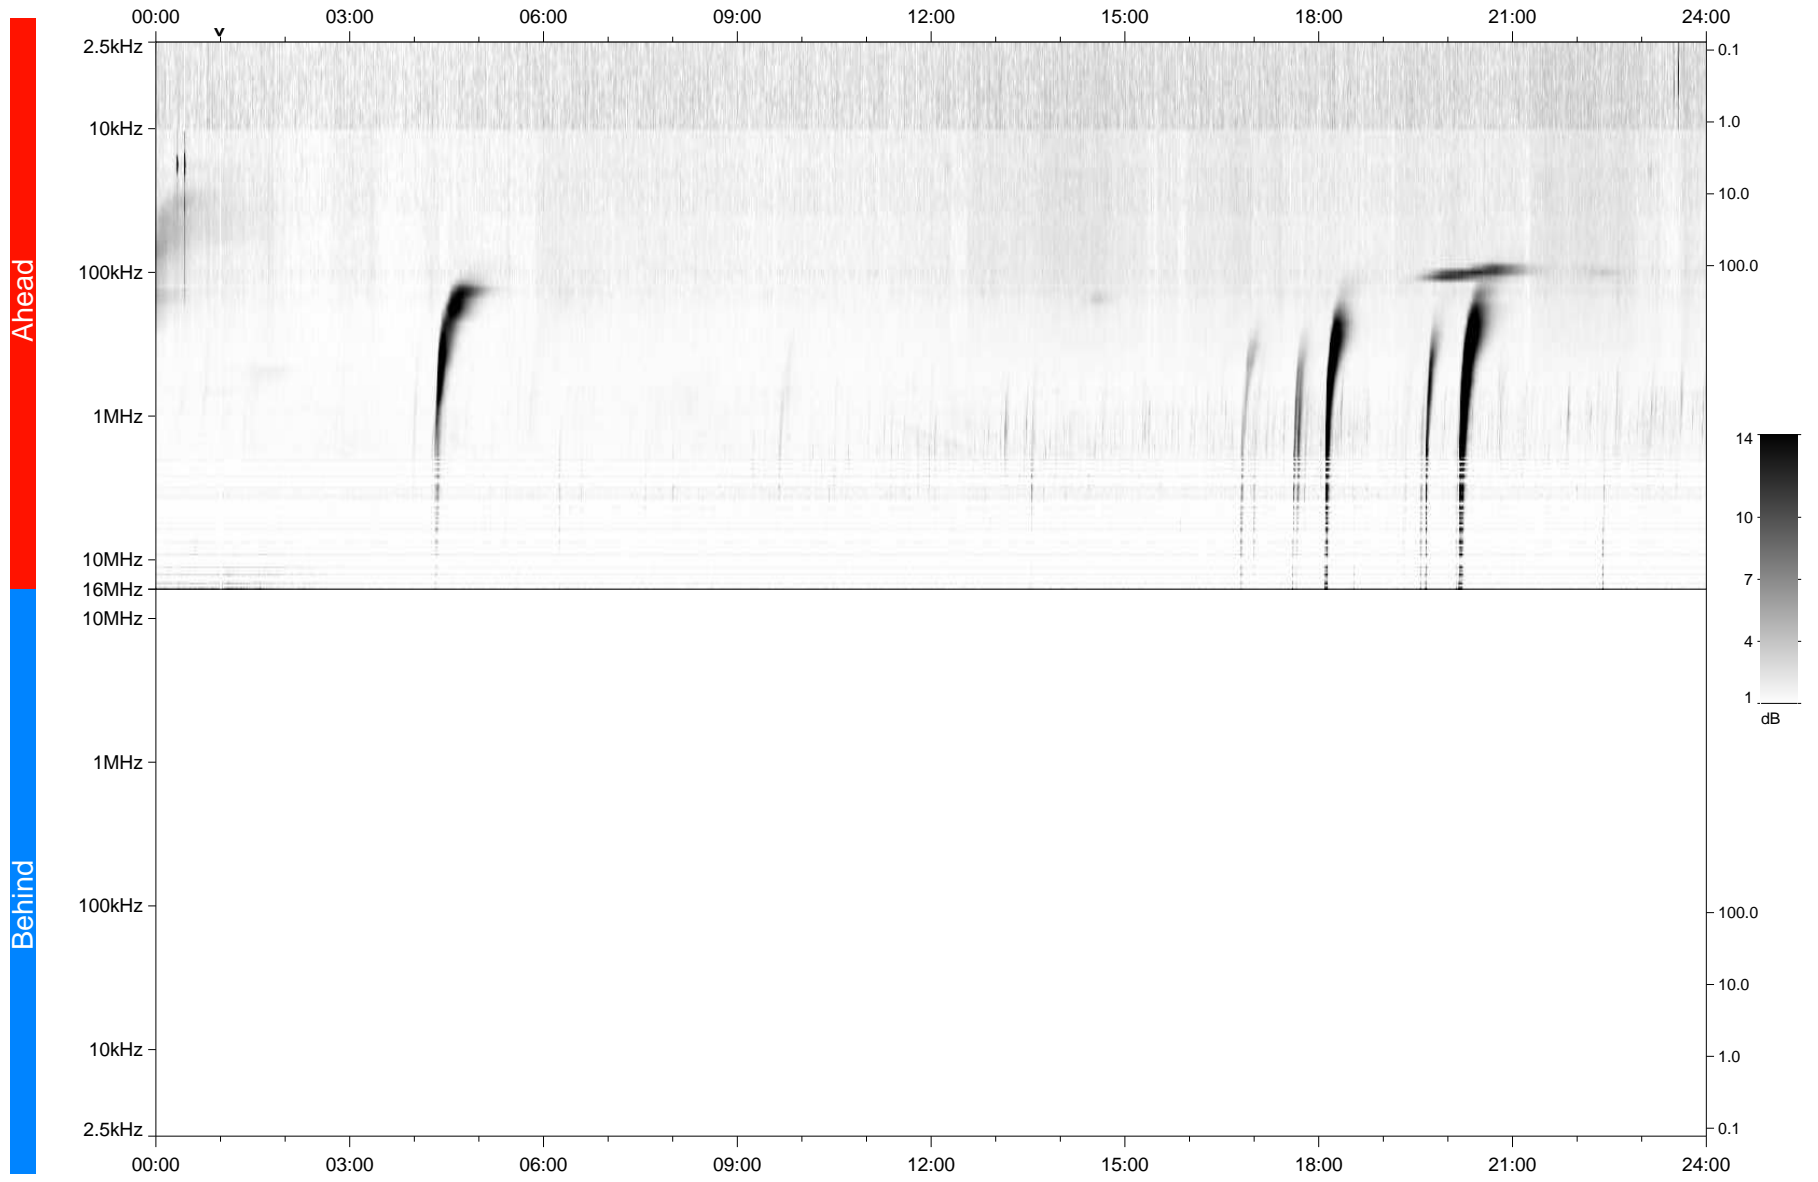

# STEREO/WAVES Daily Summary - 30-Jan-2022 (DOY 030)

Ahead source file: swaves\_ahead\_2022\_030\_1\_05.fin  
Ahead PSE Angle: -34.9°

Behind PSE Angle: 32.7°  
Behind source file: No STEREO-B data

Time (UTC)

file: stereo\_swaves\_daily-summary\_gray\_20220130\_v04  
made by: space.umn.edu on macOS with TDL 8.8.2 on 2022-09-30 18:05:40, with TLib V945 / dynspec V311