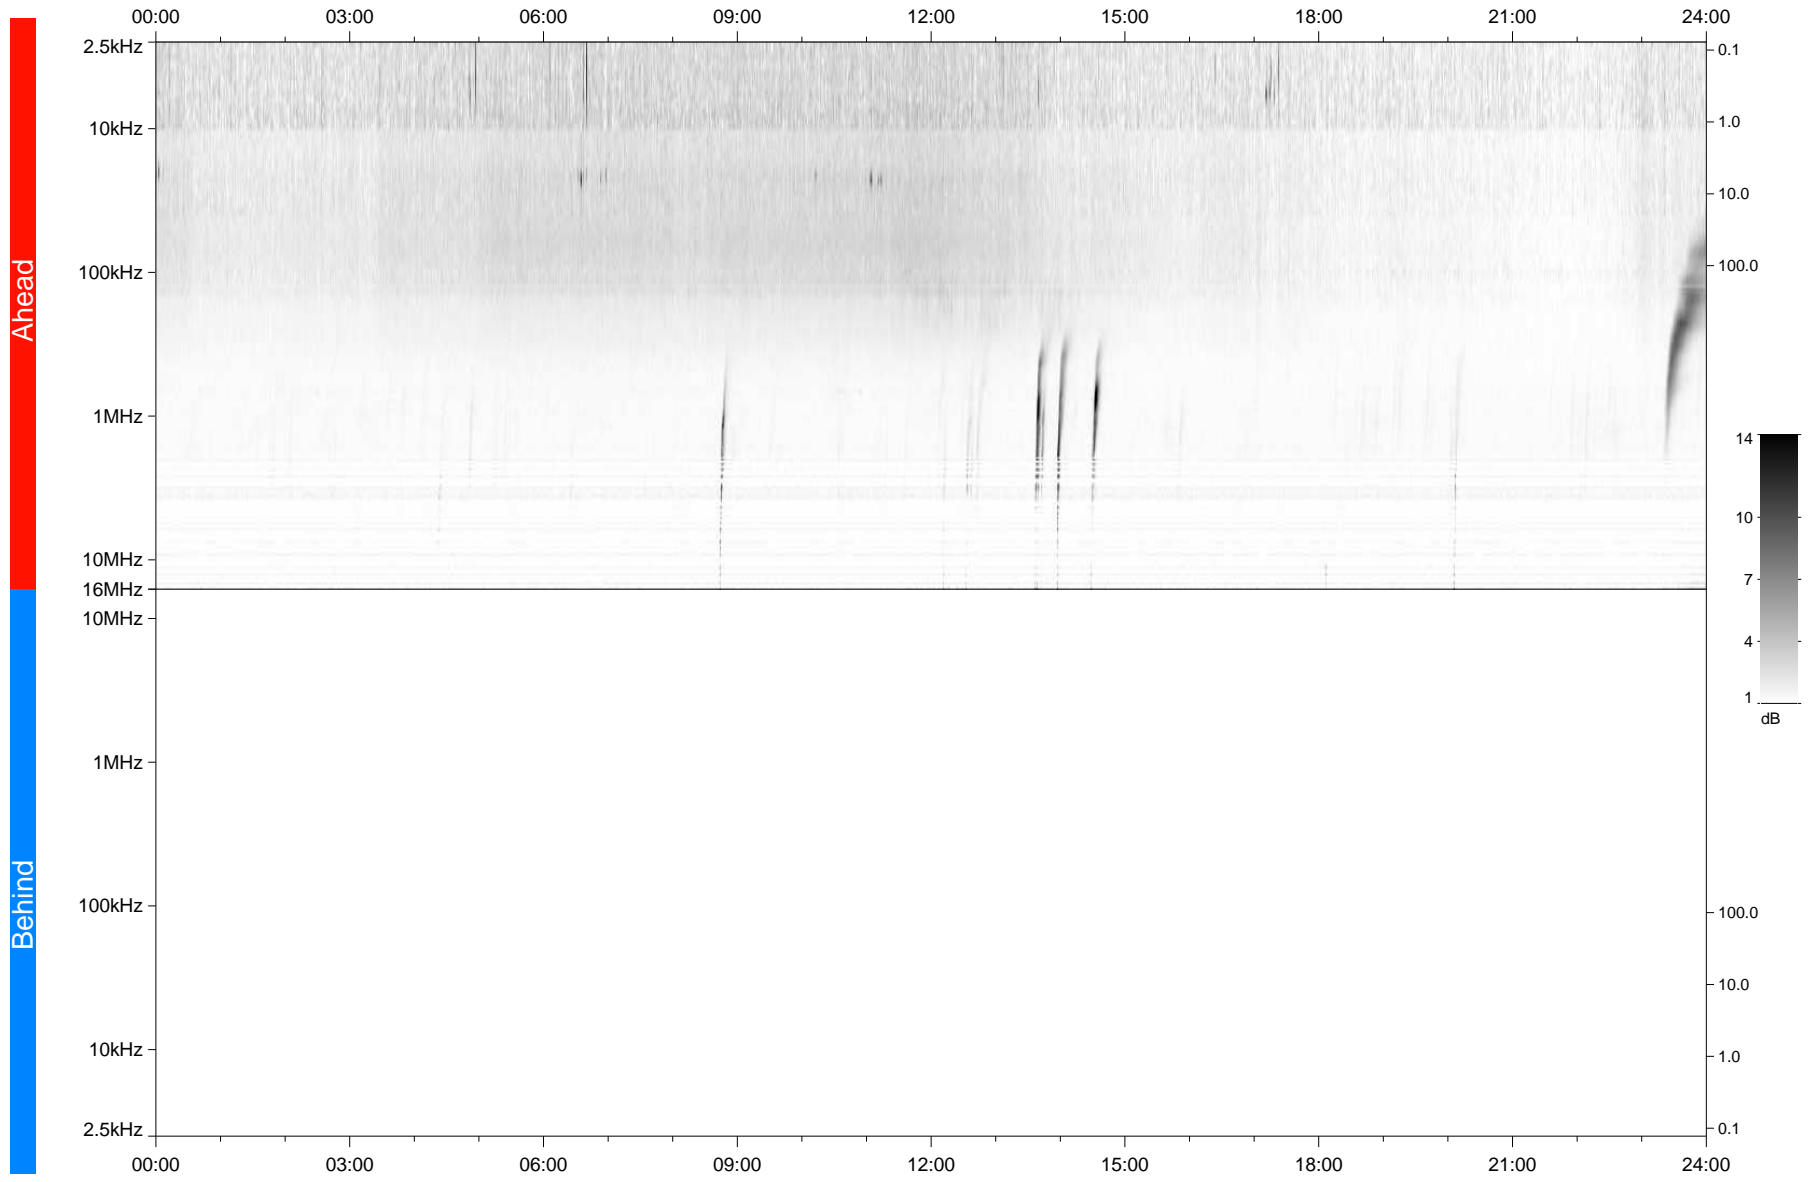

# STEREO/WAVES Daily Summary - 29-Jan-2022 (DOY 029)

Ahead source file: swaves\_ahead\_2022\_029\_1\_05.fin  
Ahead PSE Angle: -34.9°

Behind PSE Angle: 32.8°  
Behind source file: No STEREO-B data

Time (UTC)

file: stereo\_swaves\_daily-summary\_gray\_20220129\_v04  
made by: space.umn.edu on macOS with TDL 8.8.2 on 2022-09-30 18:04:11, with TLib V945 / dynspec V311