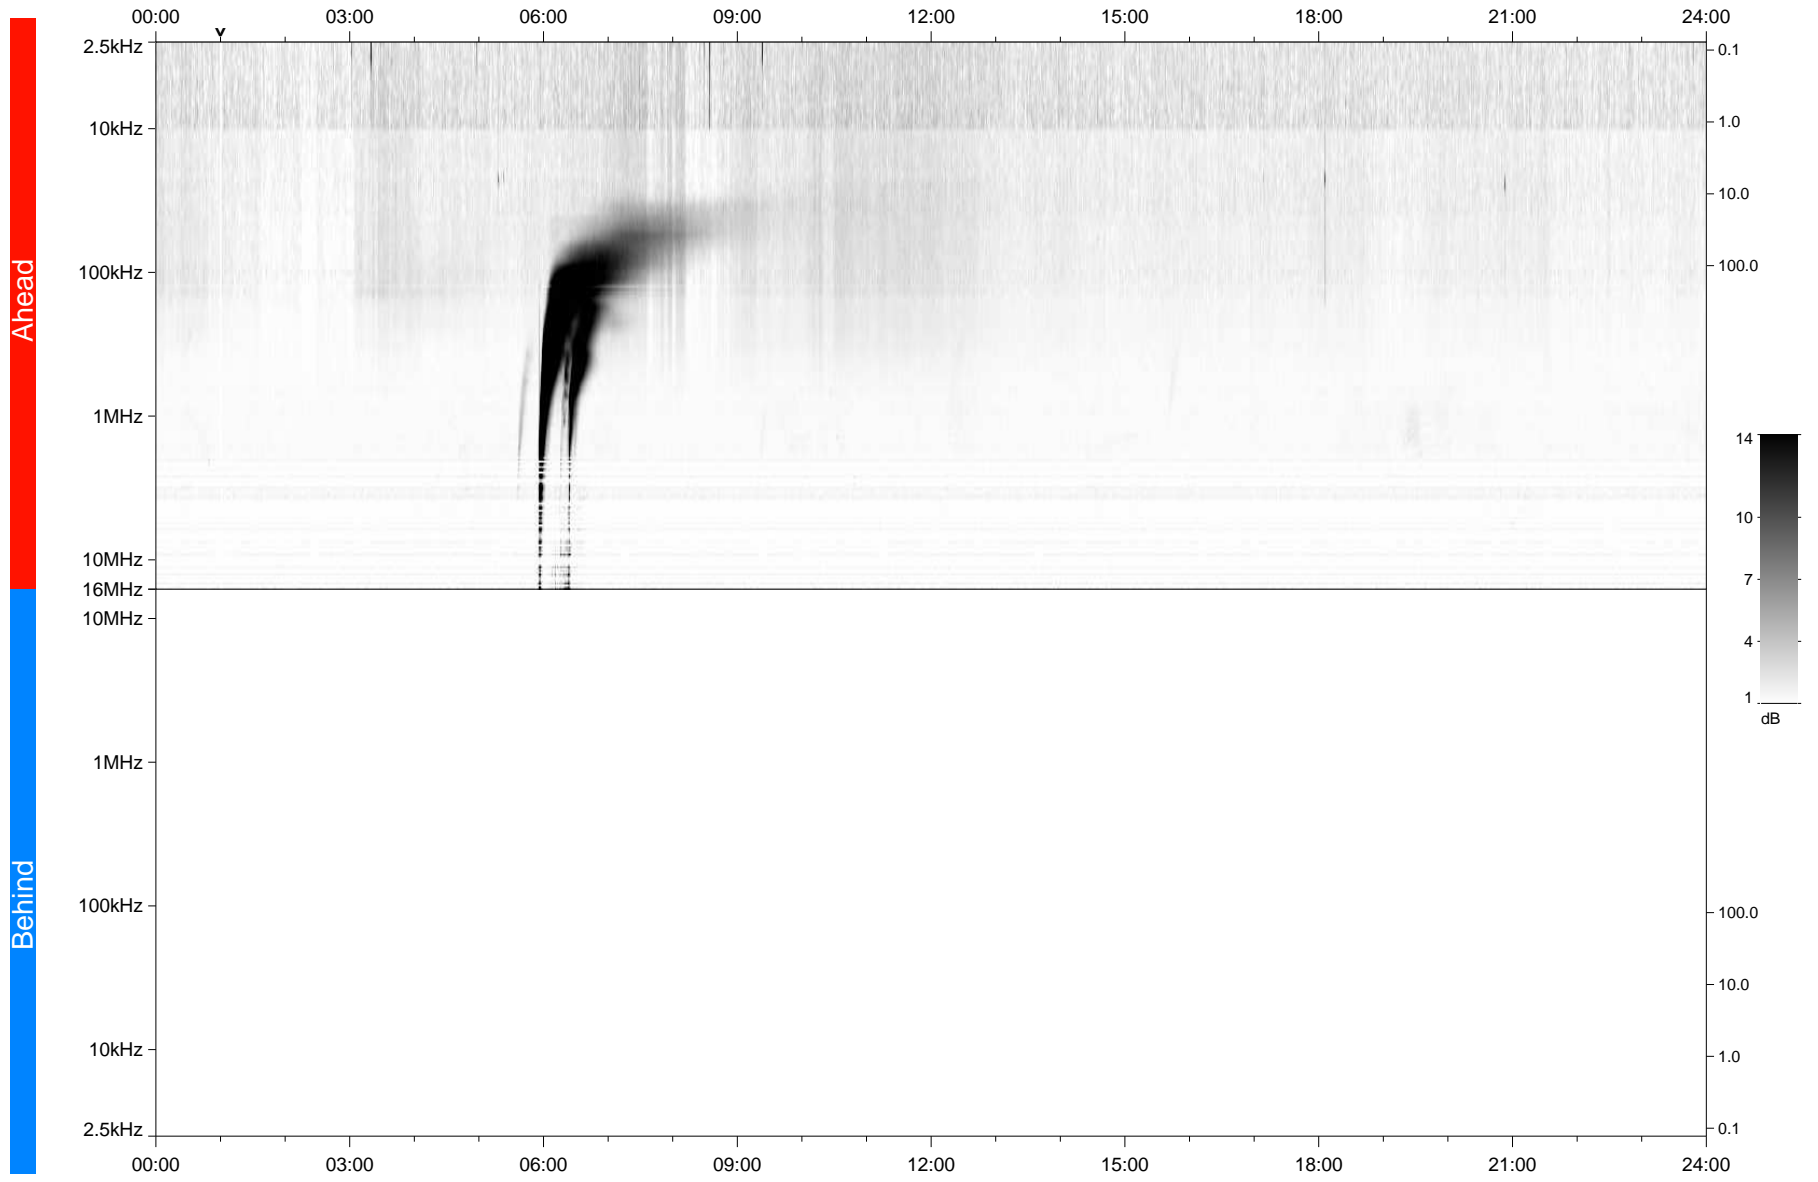

# STEREO/WAVES Daily Summary - 20-Jan-2022 (DOY 020)

Ahead source file: swaves\_ahead\_2022\_020\_1\_05.fin  
Ahead PSE Angle: -35.0°

Behind PSE Angle: 33.0°  
Behind source file: No STEREO-B data

Time (UTC)

file: stereo\_swaves\_daily-summary\_gray\_20220120\_v04  
made by: space.umn.edu on macOS with TDL 8.8.2 on 2022-09-30 17:50:40, with TLib V945 / dynspec V311