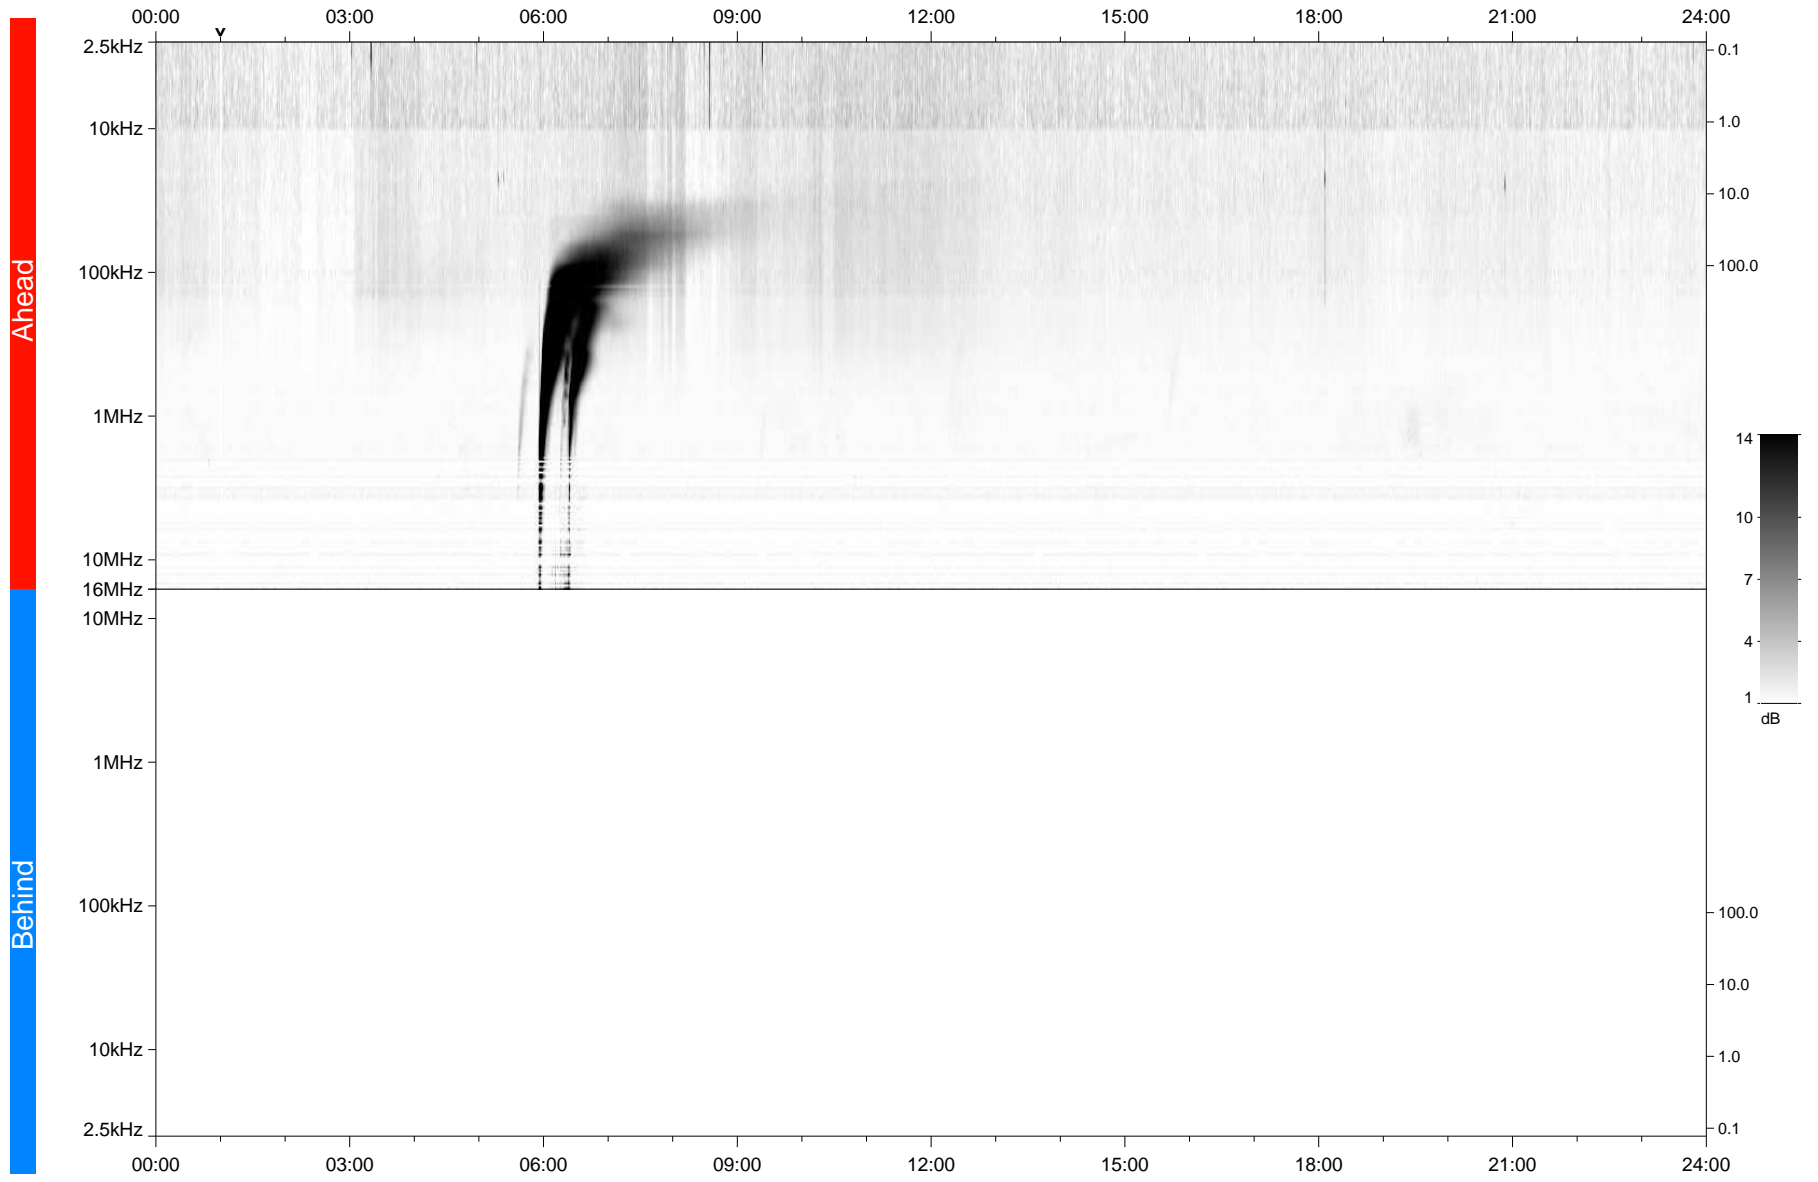

# STEREO/WAVES Daily Summary - 20-Jan-2022 (DOY 020)

Ahead source file: swaves\_ahead\_2022\_020\_1\_05.fin  
Ahead PSE Angle: -35.0°

Behind PSE Angle: 33.0°  
Behind source file: No STEREO-B data

Time (UTC)

file: stereo\_swaves\_daily-summary\_gray\_20220120\_v03  
made by: space.umn.edu on macOS with TDL 8.8.2 on 2022-08-25 01:11:11, with TLib V945 / dynspec V311