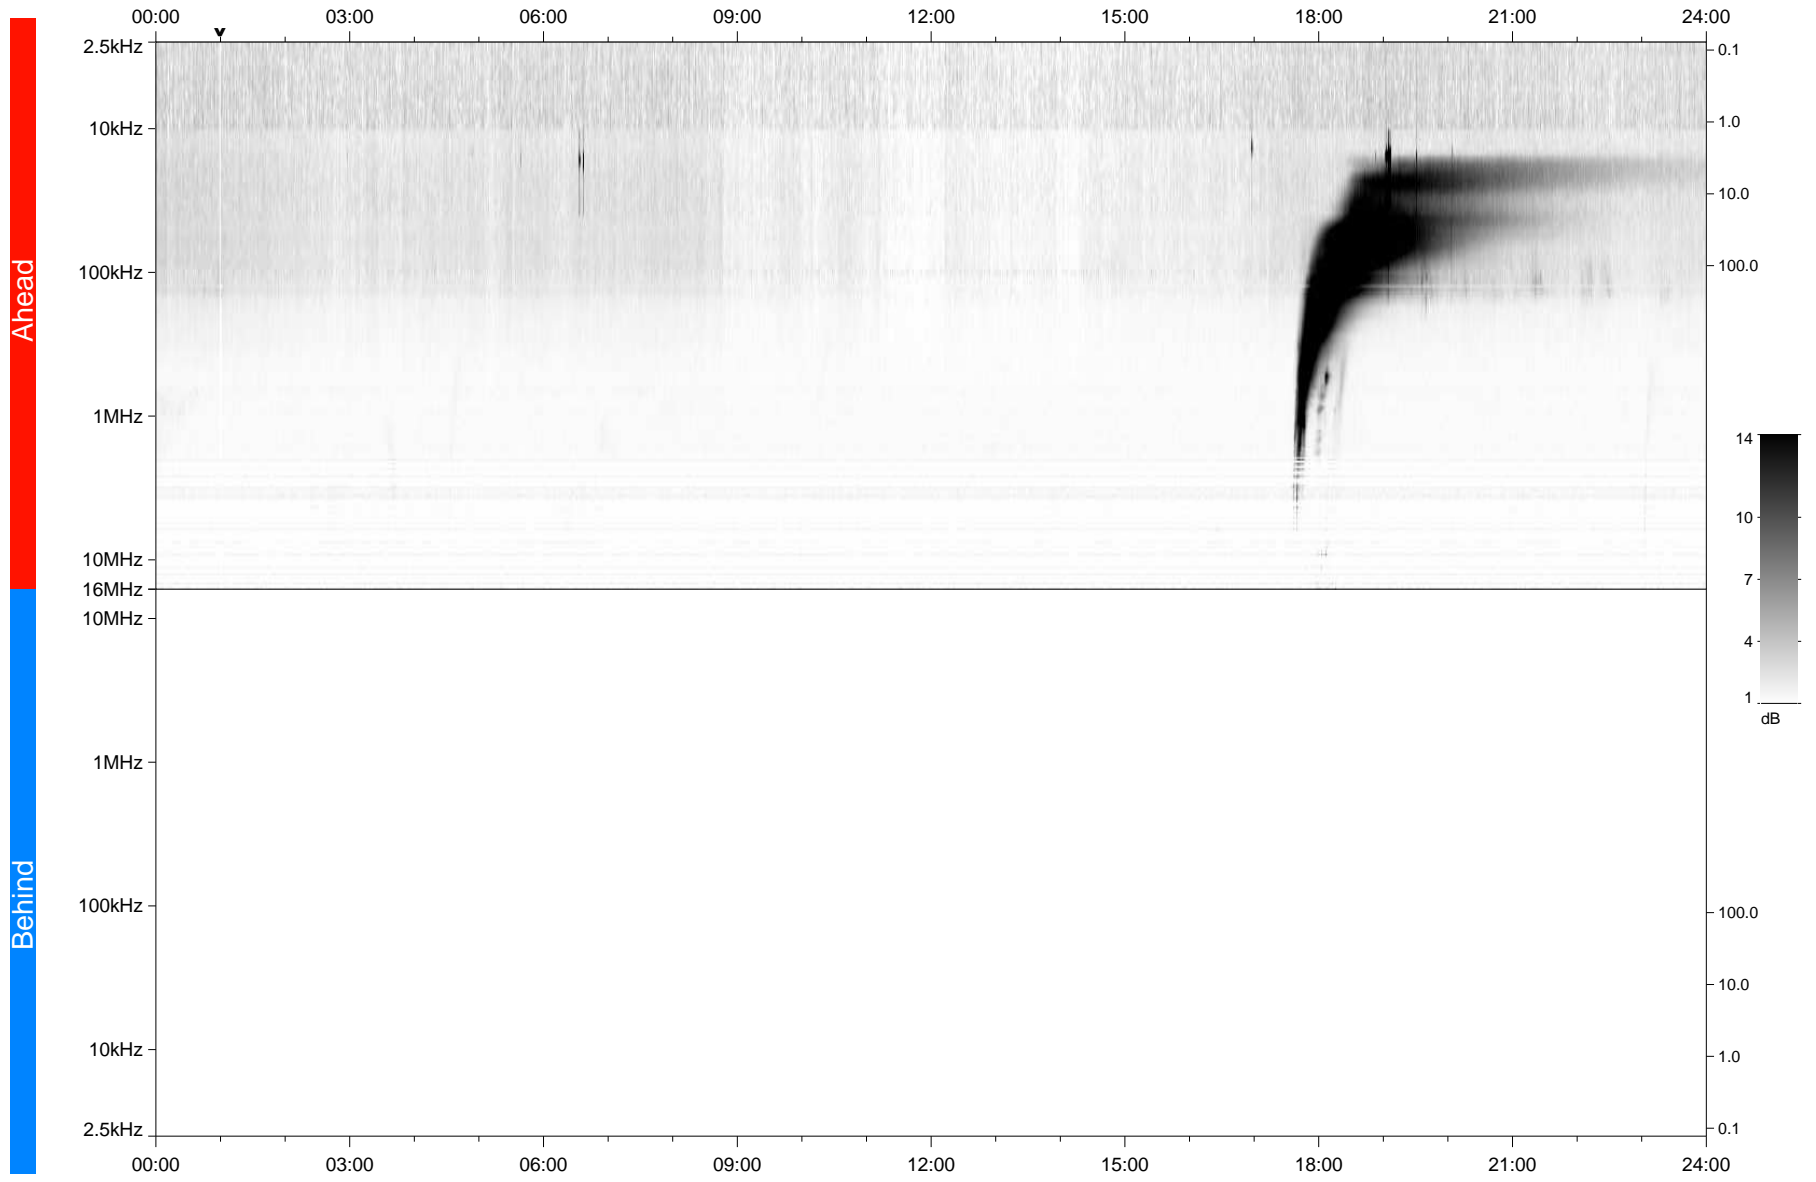

# STEREO/WAVES Daily Summary - 18-Jan-2022 (DOY 018)

Ahead source file: swaves\_ahead\_2022\_018\_1\_06.fin  
Ahead PSE Angle: -35.1°

Behind PSE Angle: 33.0°  
Behind source file: No STEREO-B data

Time (UTC)

file: stereo\_swaves\_daily-summary\_gray\_20220118\_v04  
made by: space.umn.edu on macOS with IDL 8.8.2 on 2022-09-30 17:47:41, with TLib V945 / dynspec V311