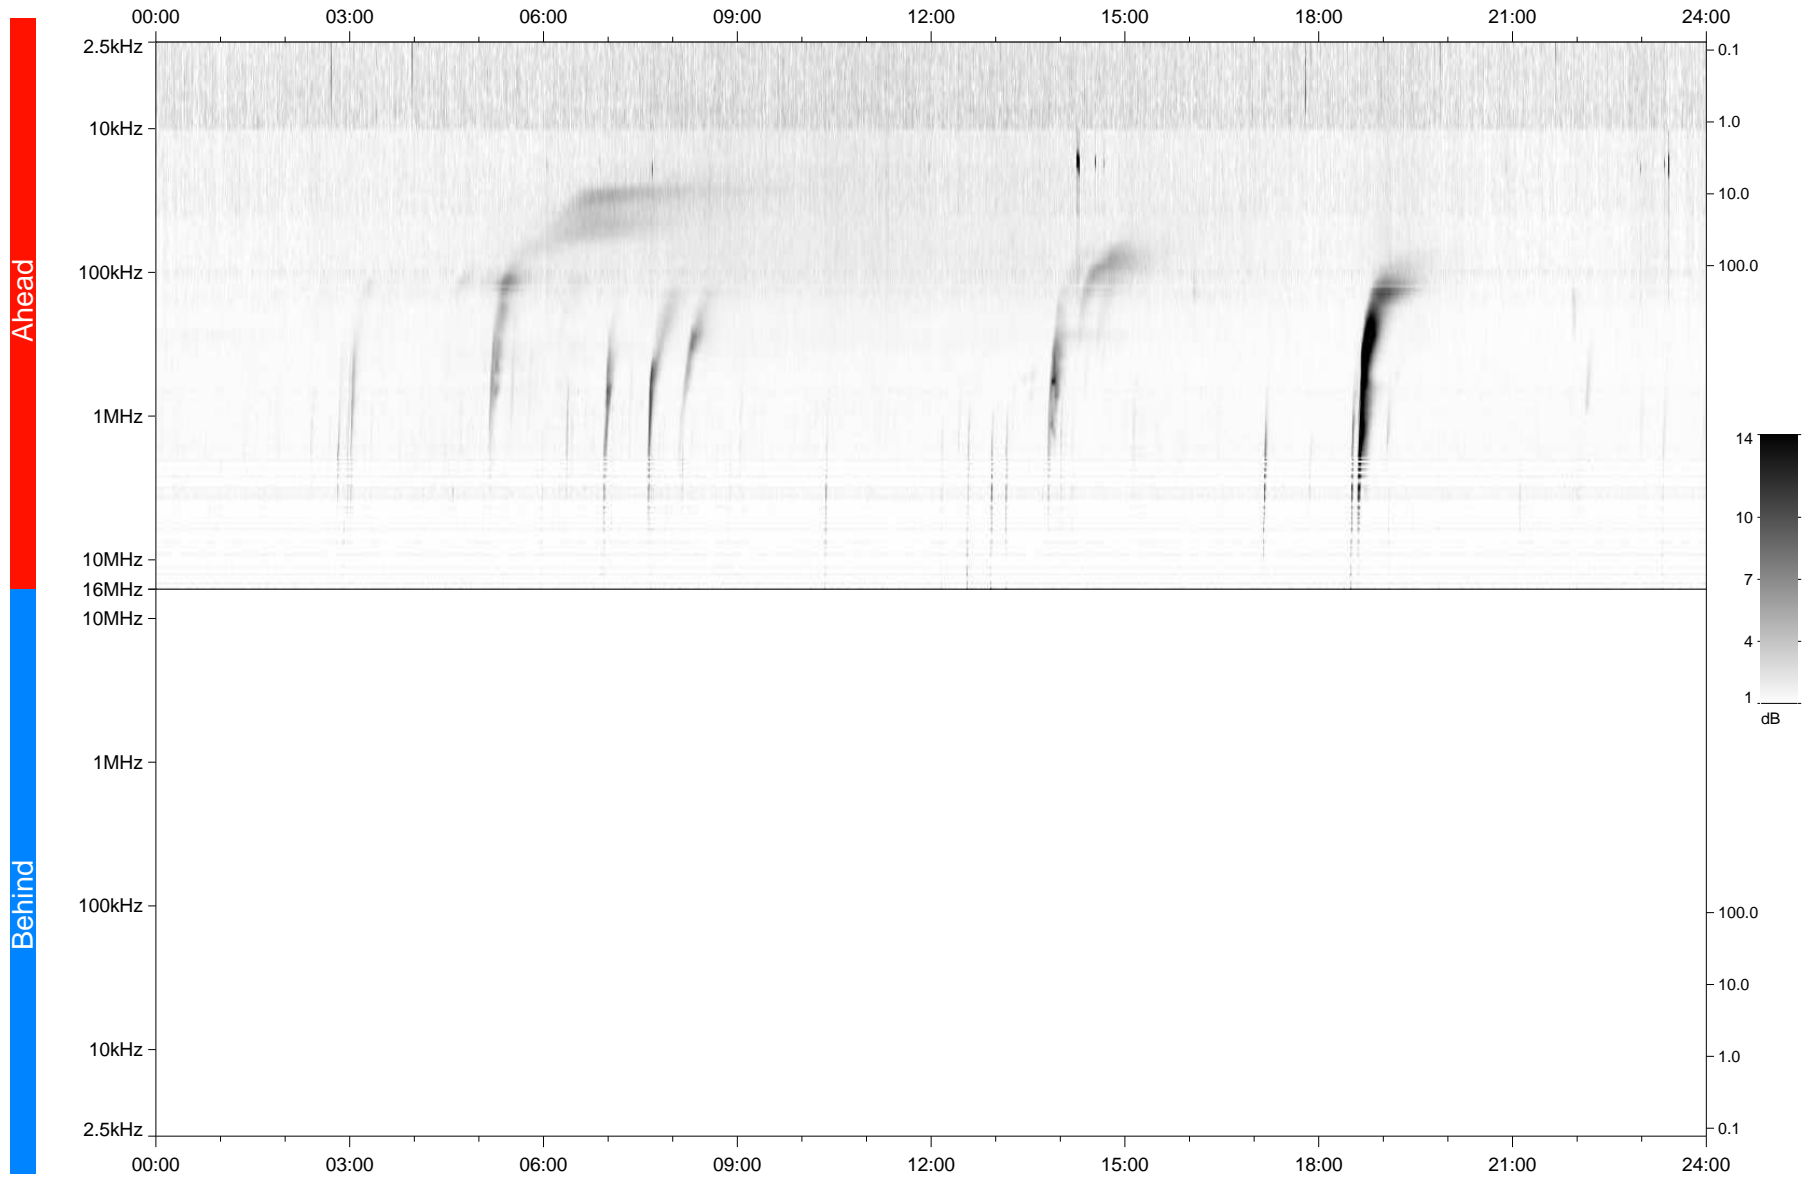

# STEREO/WAVES Daily Summary - 15-Jan-2022 (DOY 015)

Ahead source file: swaves\_ahead\_2022\_015\_1\_05.fin  
Ahead PSE Angle: -35.1°

Behind PSE Angle: 33.1°  
Behind source file: No STEREO-B data

Time (UTC)

file: stereo\_swaves\_daily-summary\_gray\_20220115\_v03  
made by: space.umn.edu on macOS with TDL 8.8.2 on 2022-08-25 01:04:10, with TLib V945 / dynspec V311