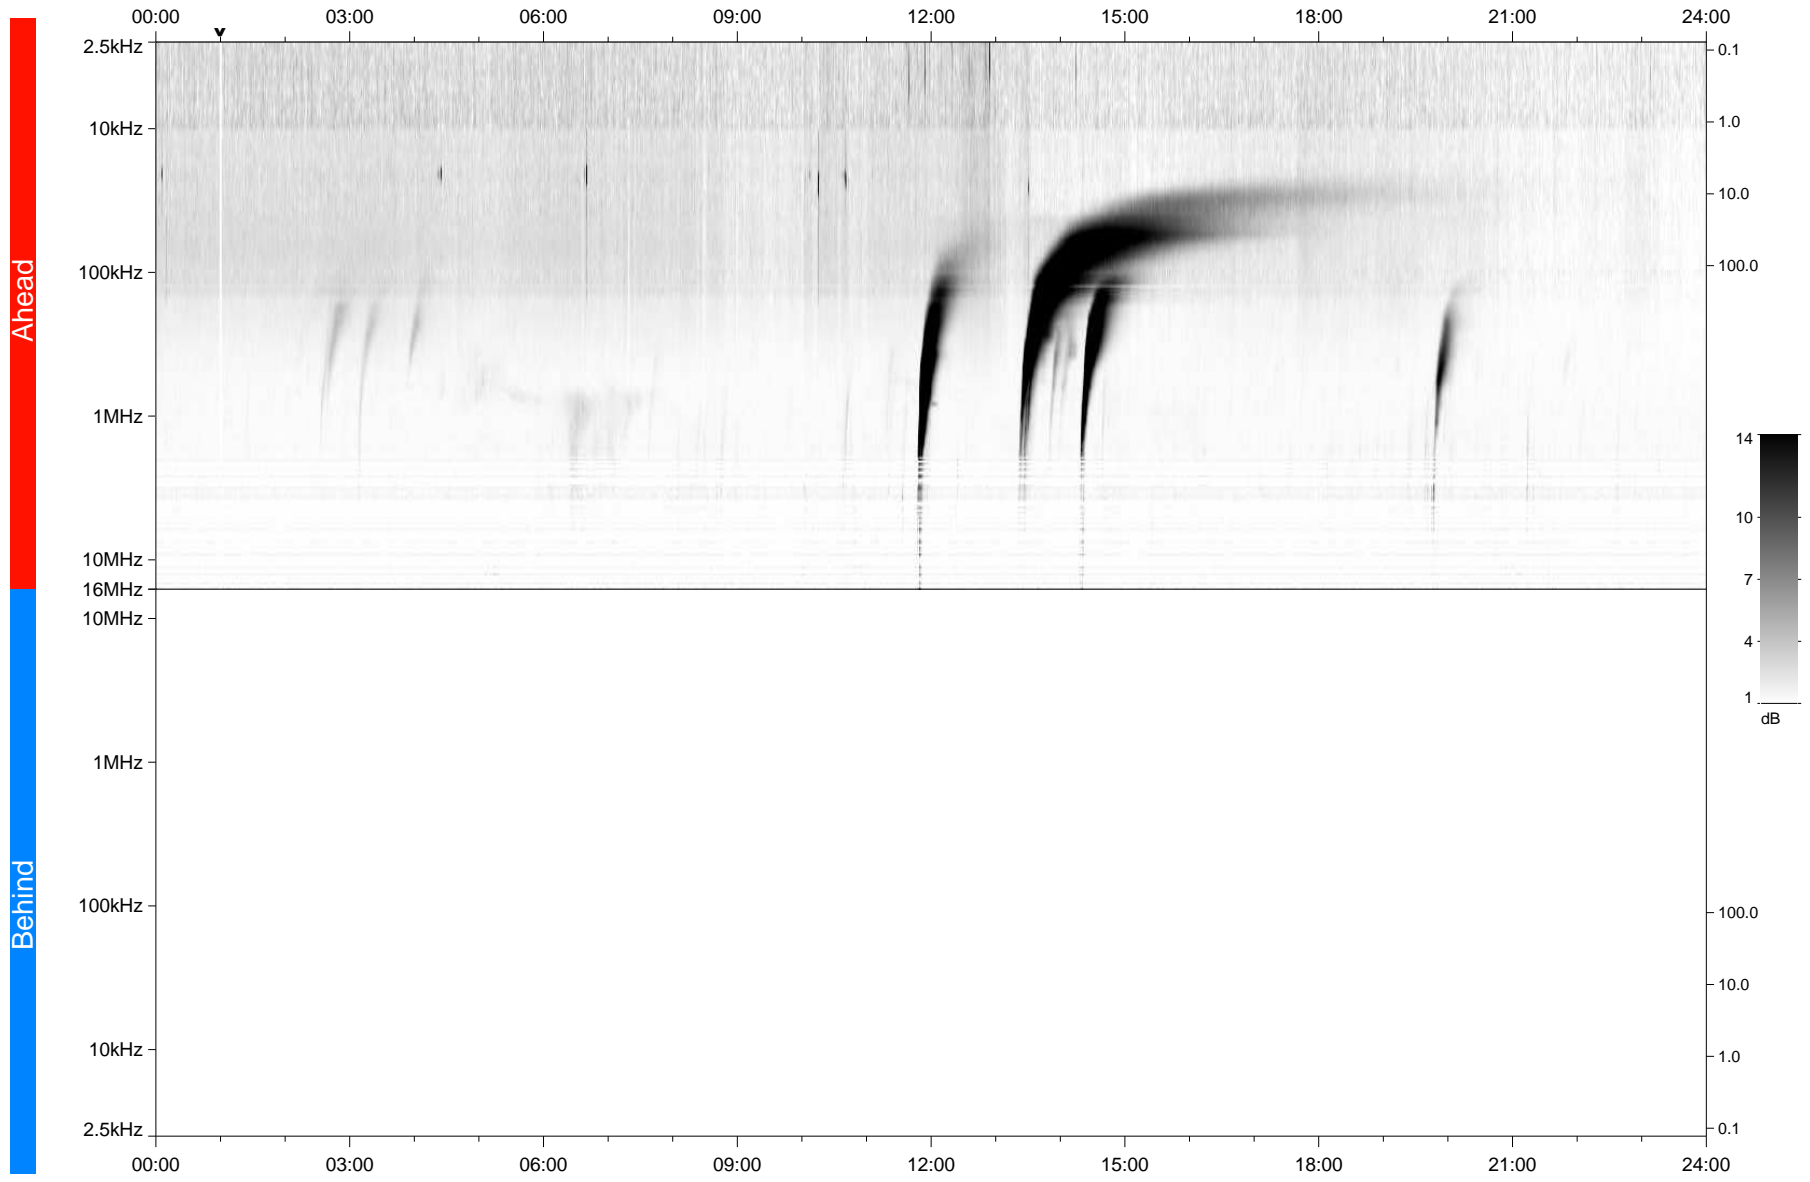

# STEREO/WAVES Daily Summary - 14-Jan-22 (DOY 014)

Ahead source file: swaves\_ahead\_2022\_014\_1\_05.fin  
Ahead PSE Angle: -35.2°

Behind PSE Angle: 33.1°  
Behind source file: No STEREO-B data

Time (UTC)

file: stereo\_swaves\_daily-summary\_gray\_20220114\_v03  
made by: space.umn.edu on macOS with TDL 8.8.2 on 2022-08-25 01:02:46, with TLib V945 / dynspec V311