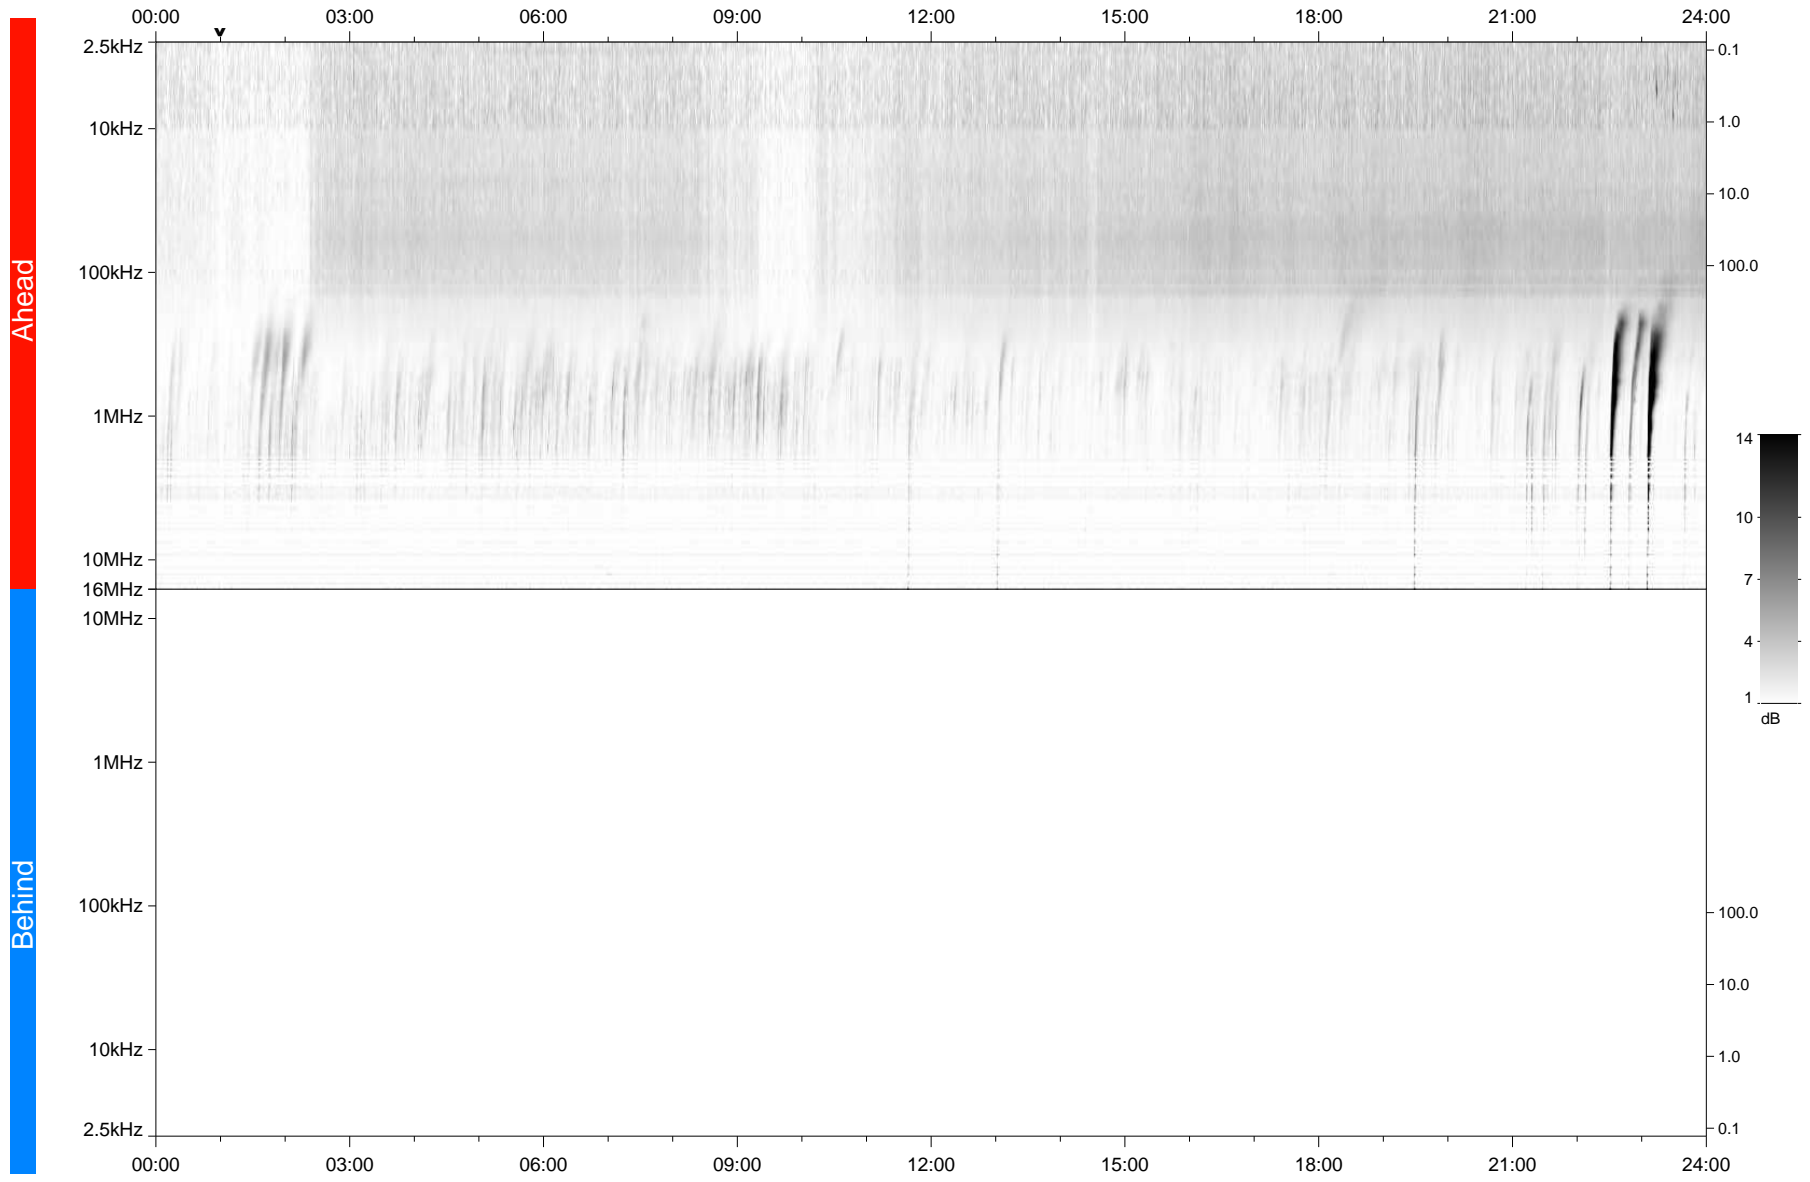

# STEREO/WAVES Daily Summary - 08-Jan-2022 (DOY 008)

Ahead source file: swaves\_ahead\_2022\_008\_1\_05.fin  
Ahead PSE Angle: -35.3°

Behind PSE Angle: 33.2°  
Behind source file: No STEREO-B data

Time (UTC)

file: stereo\_swaves\_daily-summary\_gray\_20220108\_v04  
made by: space.umn.edu on macOS with TDL 8.8.2 on 2022-09-30 17:32:45, with TLib V945 / dynspec V311