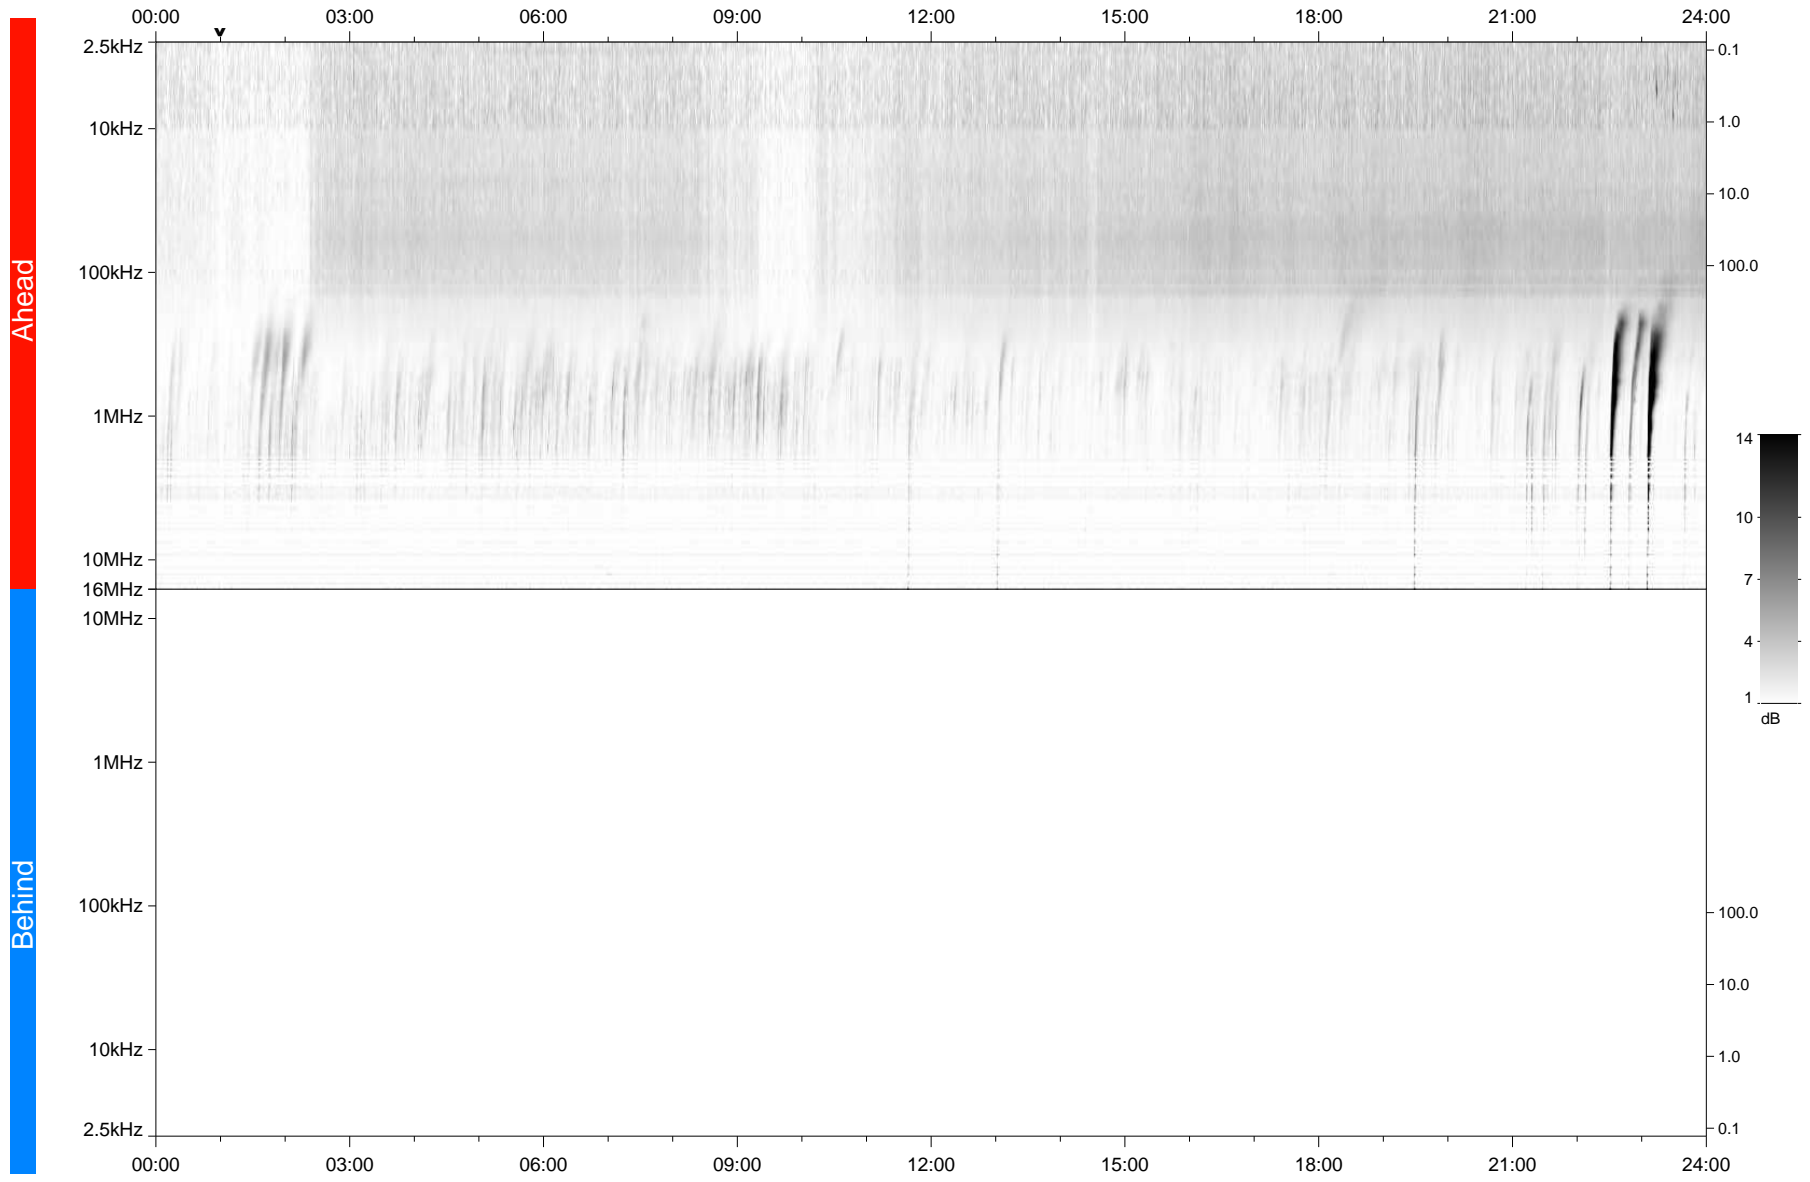

# STEREO/WAVES Daily Summary - 08-Jan-2022 (DOY 008)

Ahead source file: swaves\_ahead\_2022\_008\_1\_05.fin  
Ahead PSE Angle: -35.3°

Behind PSE Angle: 33.2°  
Behind source file: No STEREO-B data

Time (UTC)

file: stereo\_swaves\_daily-summary\_gray\_20220108\_v03  
made by: space.umn.edu on macOS with TDL 8.8.2 on 2022-08-25 00:54:33, with TLib V945 / dynspec V311