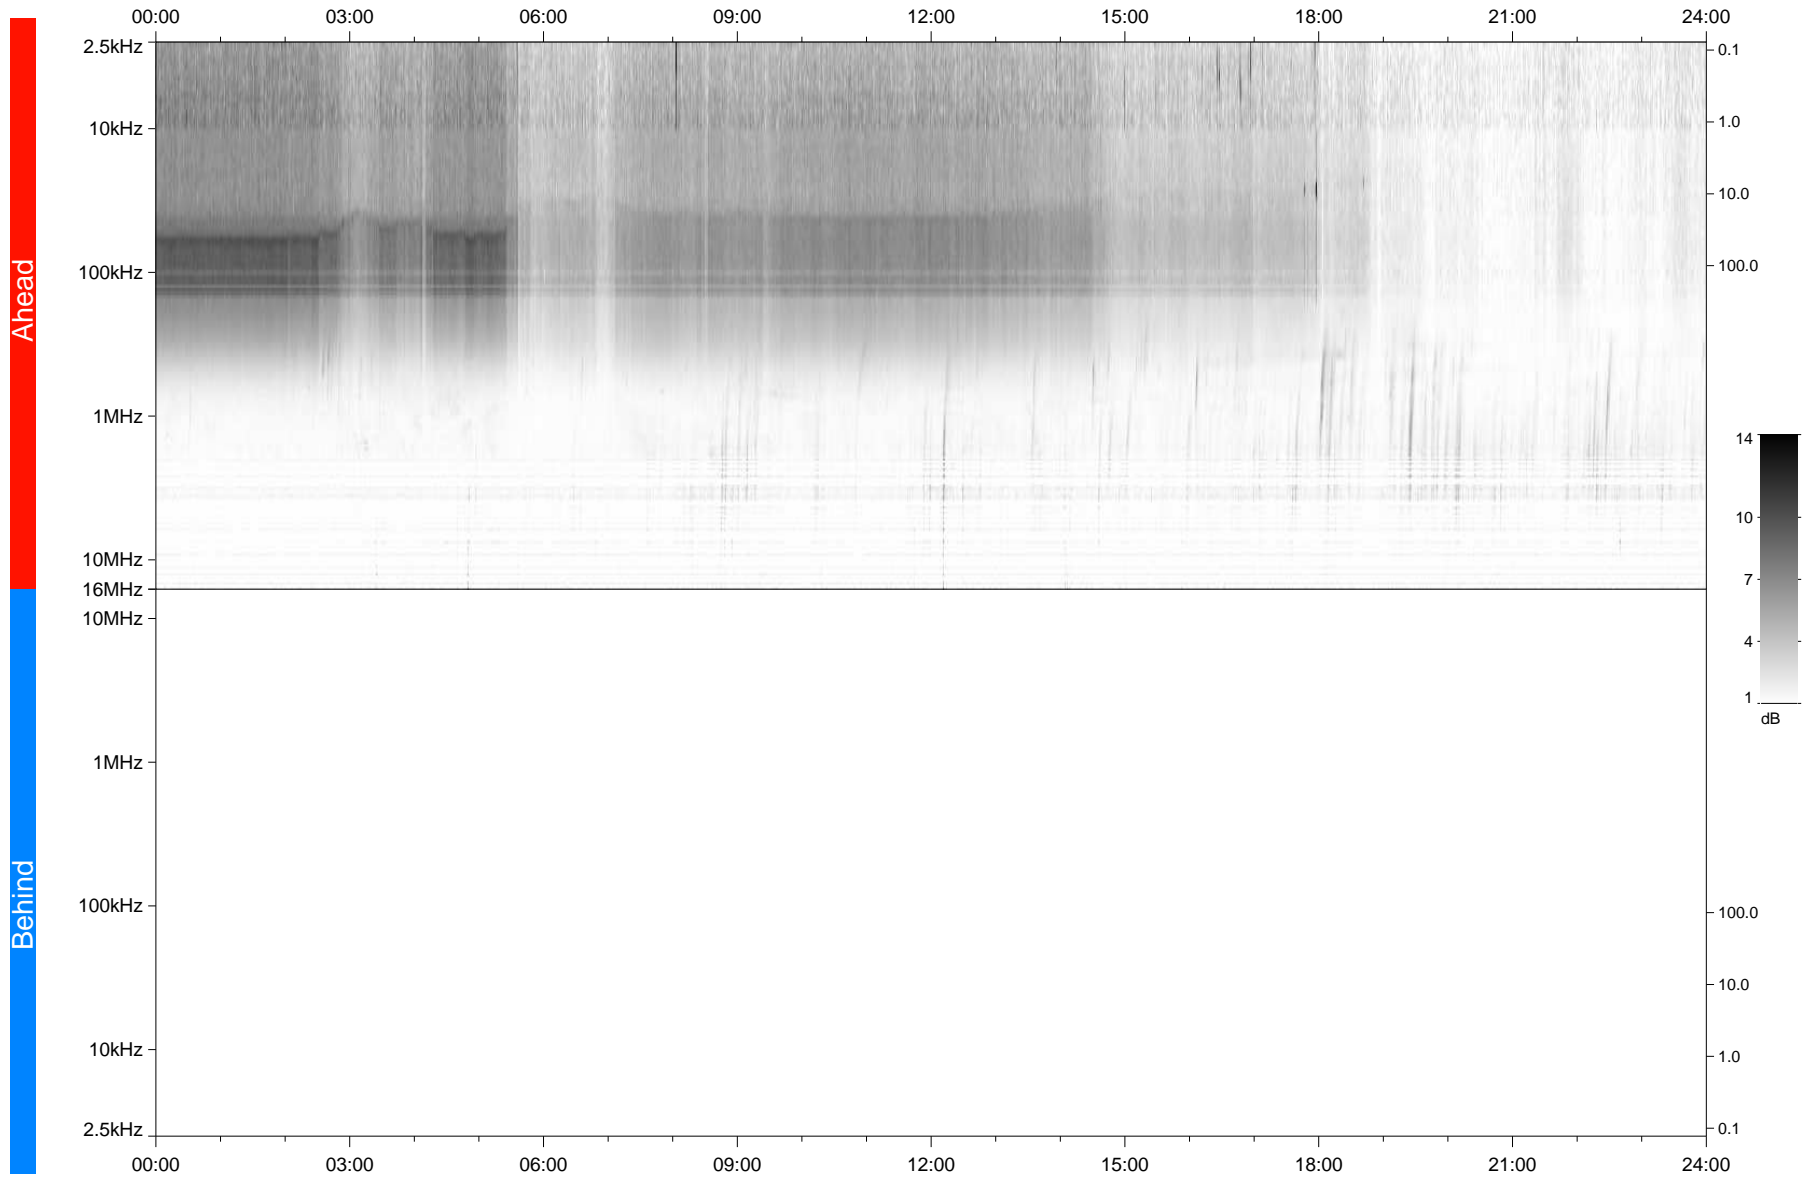

STEREO/WAVES Daily Summary - 07-Jan-2022 (DOY 007)

Ahead source file: swaves_ahead_2022_007_1_05.fin
Ahead PSE Angle: -35.3°

Behind PSE Angle: 33.2°
Behind source file: No STEREO-B data

Time (UTC)

file: stereo_swaves_daily-summary_gray_20220107_v04
made by: space.umn.edu on macOS with TDL 8.8.2 on 2022-09-30 17:31:16, with TLib V945 / dynspec V311