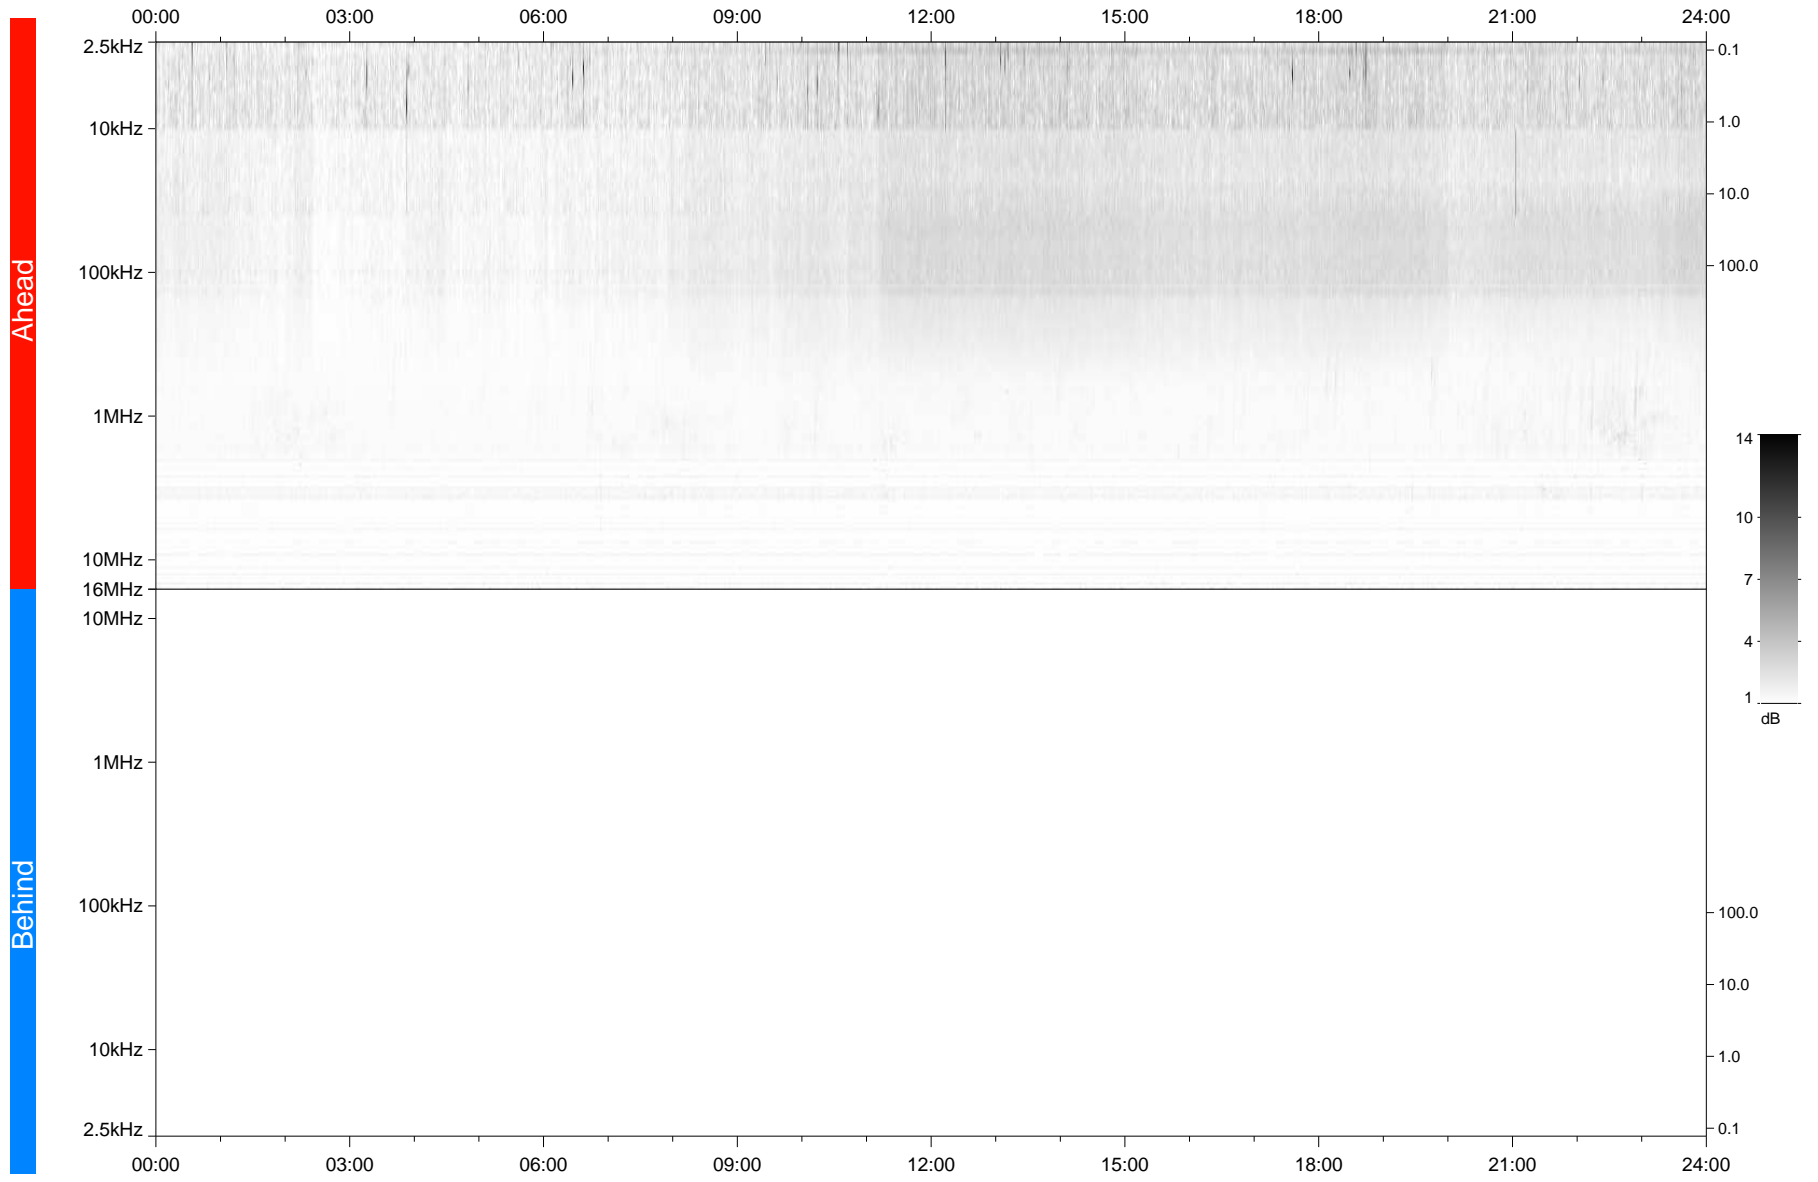

# STEREO/WAVES Daily Summary - 05-Jan-2022 (DOY 005)

Ahead source file: swaves\_ahead\_2022\_005\_1\_05.fin  
Ahead PSE Angle: -35.3°

Behind PSE Angle: 33.3°  
Behind source file: No STEREO-B data

Time (UTC)

file: stereo\_swaves\_daily-summary\_gray\_20220105\_v04  
made by: space.umn.edu on macOS with IDL 8.8.2 on 2022-09-30 17:28:17, with TMLib V945 / dynspec V311