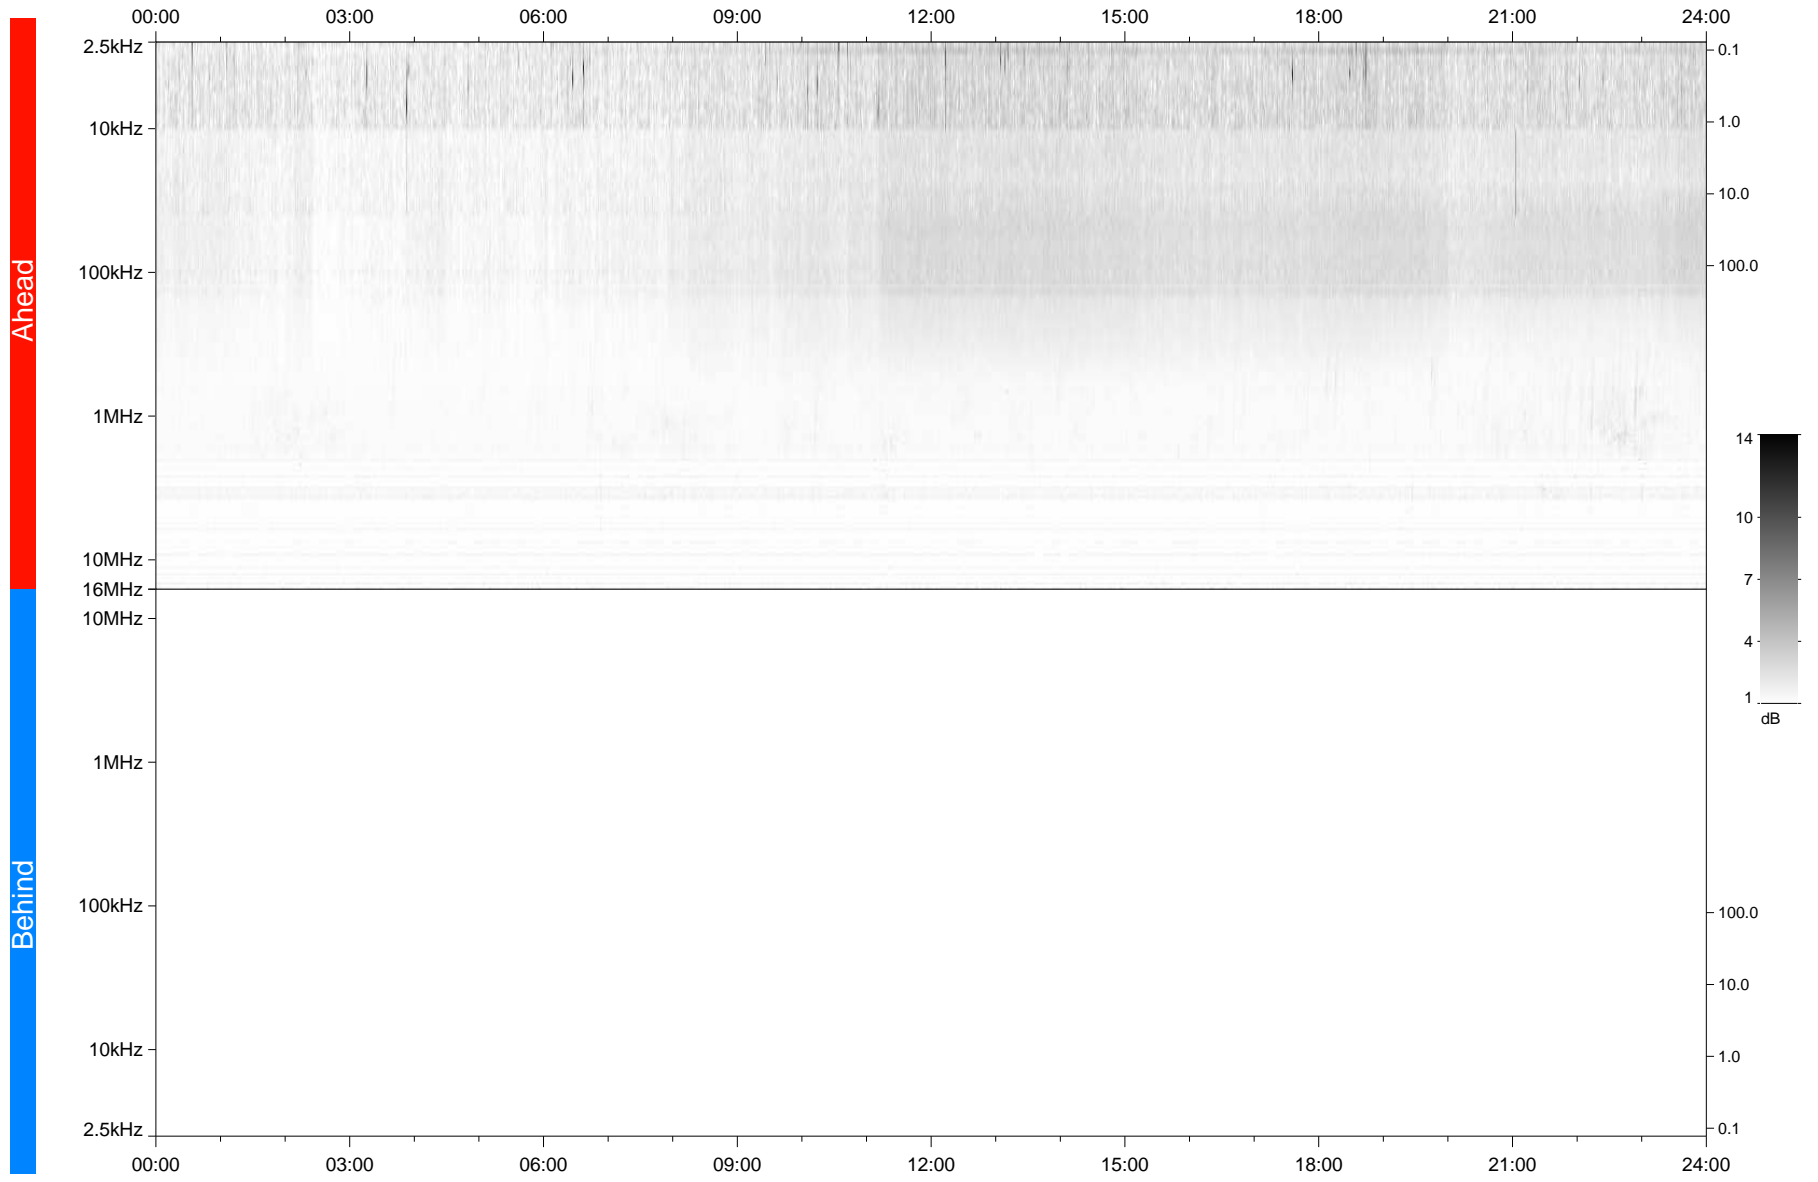

# STEREO/WAVES Daily Summary - 05-Jan-2022 (DOY 005)

Ahead source file: swaves\_ahead\_2022\_005\_1\_05.fin  
Ahead PSE Angle: -35.3°

Behind PSE Angle: 33.3°  
Behind source file: No STEREO-B data

Time (UTC)

file: stereo\_swaves\_daily-summary\_gray\_20220105\_v03  
made by: space.umn.edu on macOS with TDL 8.8.2 on 2022-08-25 00:50:26, with TMLib V945 / dynspec V311