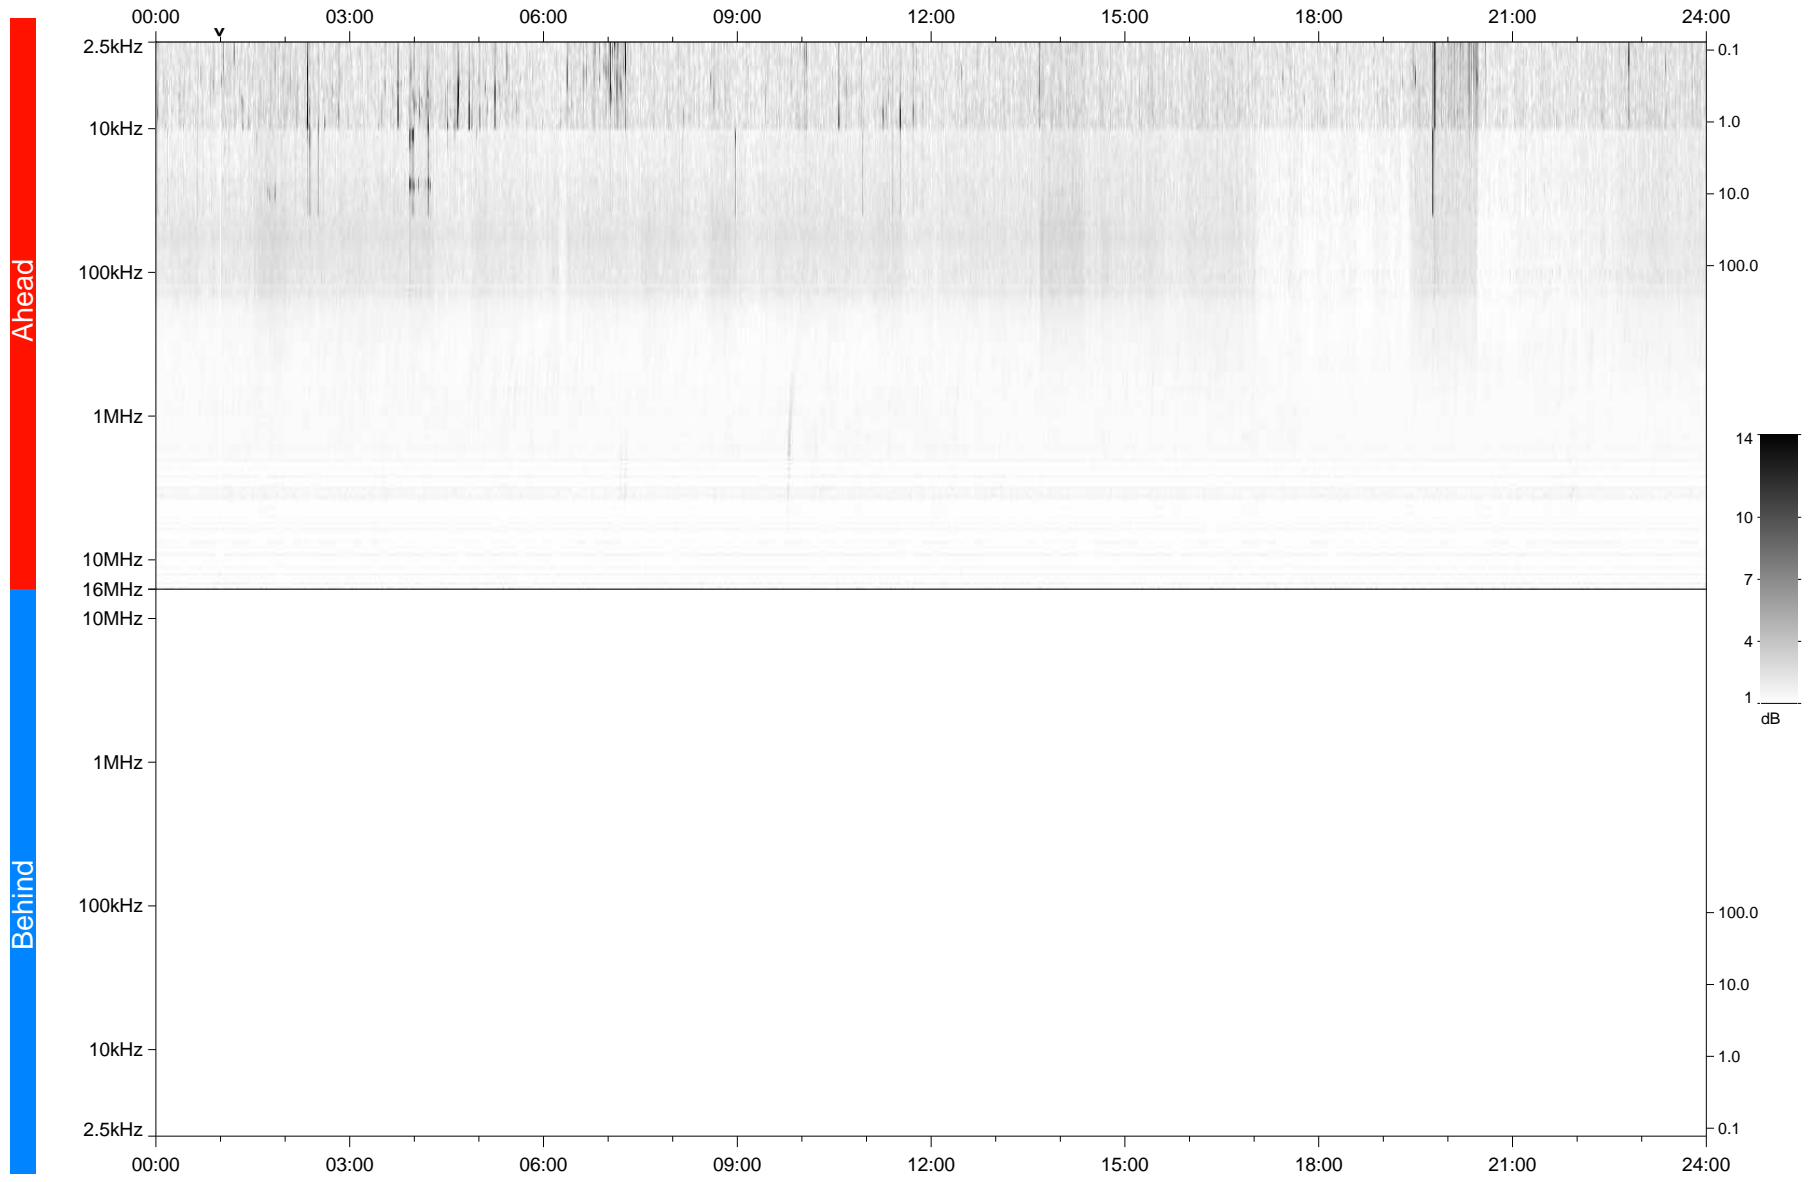

# STEREO/WAVES Daily Summary - 04-Jan-2022 (DOY 004)

Ahead source file: swaves\_ahead\_2022\_004\_1\_05.fin  
Ahead PSE Angle: -35.3°

Behind PSE Angle: 33.3°  
Behind source file: No STEREO-B data

Time (UTC)

file: stereo\_swaves\_daily-summary\_gray\_20220104\_v03  
made by: space.umn.edu on macOS with TDL 8.8.2 on 2022-08-25 00:49:05, with TLib V945 / dynspec V311