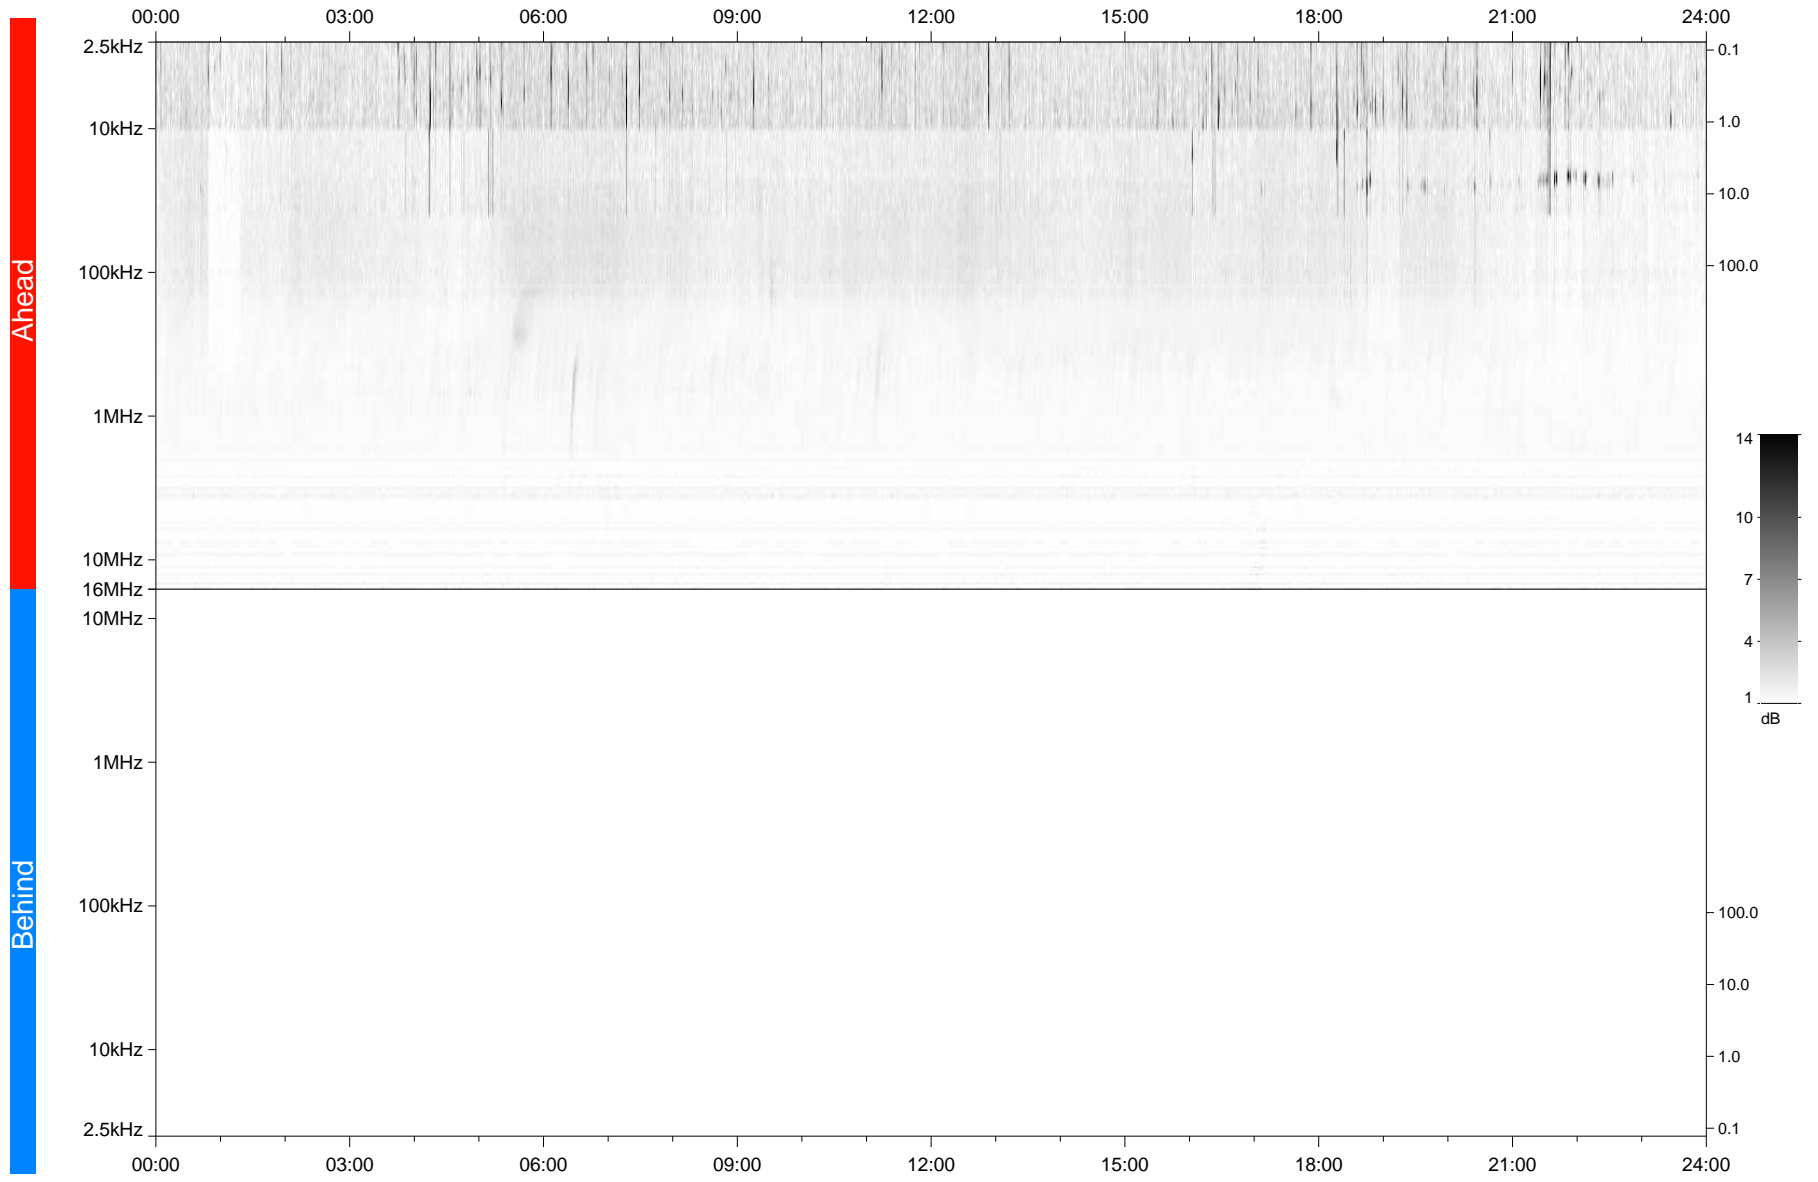

# STEREO/WAVES Daily Summary - 03-Jan-2022 (DOY 003)

Ahead source file: swaves Ahead\_2022\_003\_1\_05.fin  
Ahead PSE Angle: -35.4°

Behind PSE Angle: 33.3°  
Behind source file: No STEREO-B data

Time (UTC)

file: stereo\_swaves\_daily-summary\_gray\_20220103\_v03  
made by: space.umn.edu on macOS with IDL 8.8.2 on 2022-08-25 00:47:43, with TMLib V945 / dynspec V311