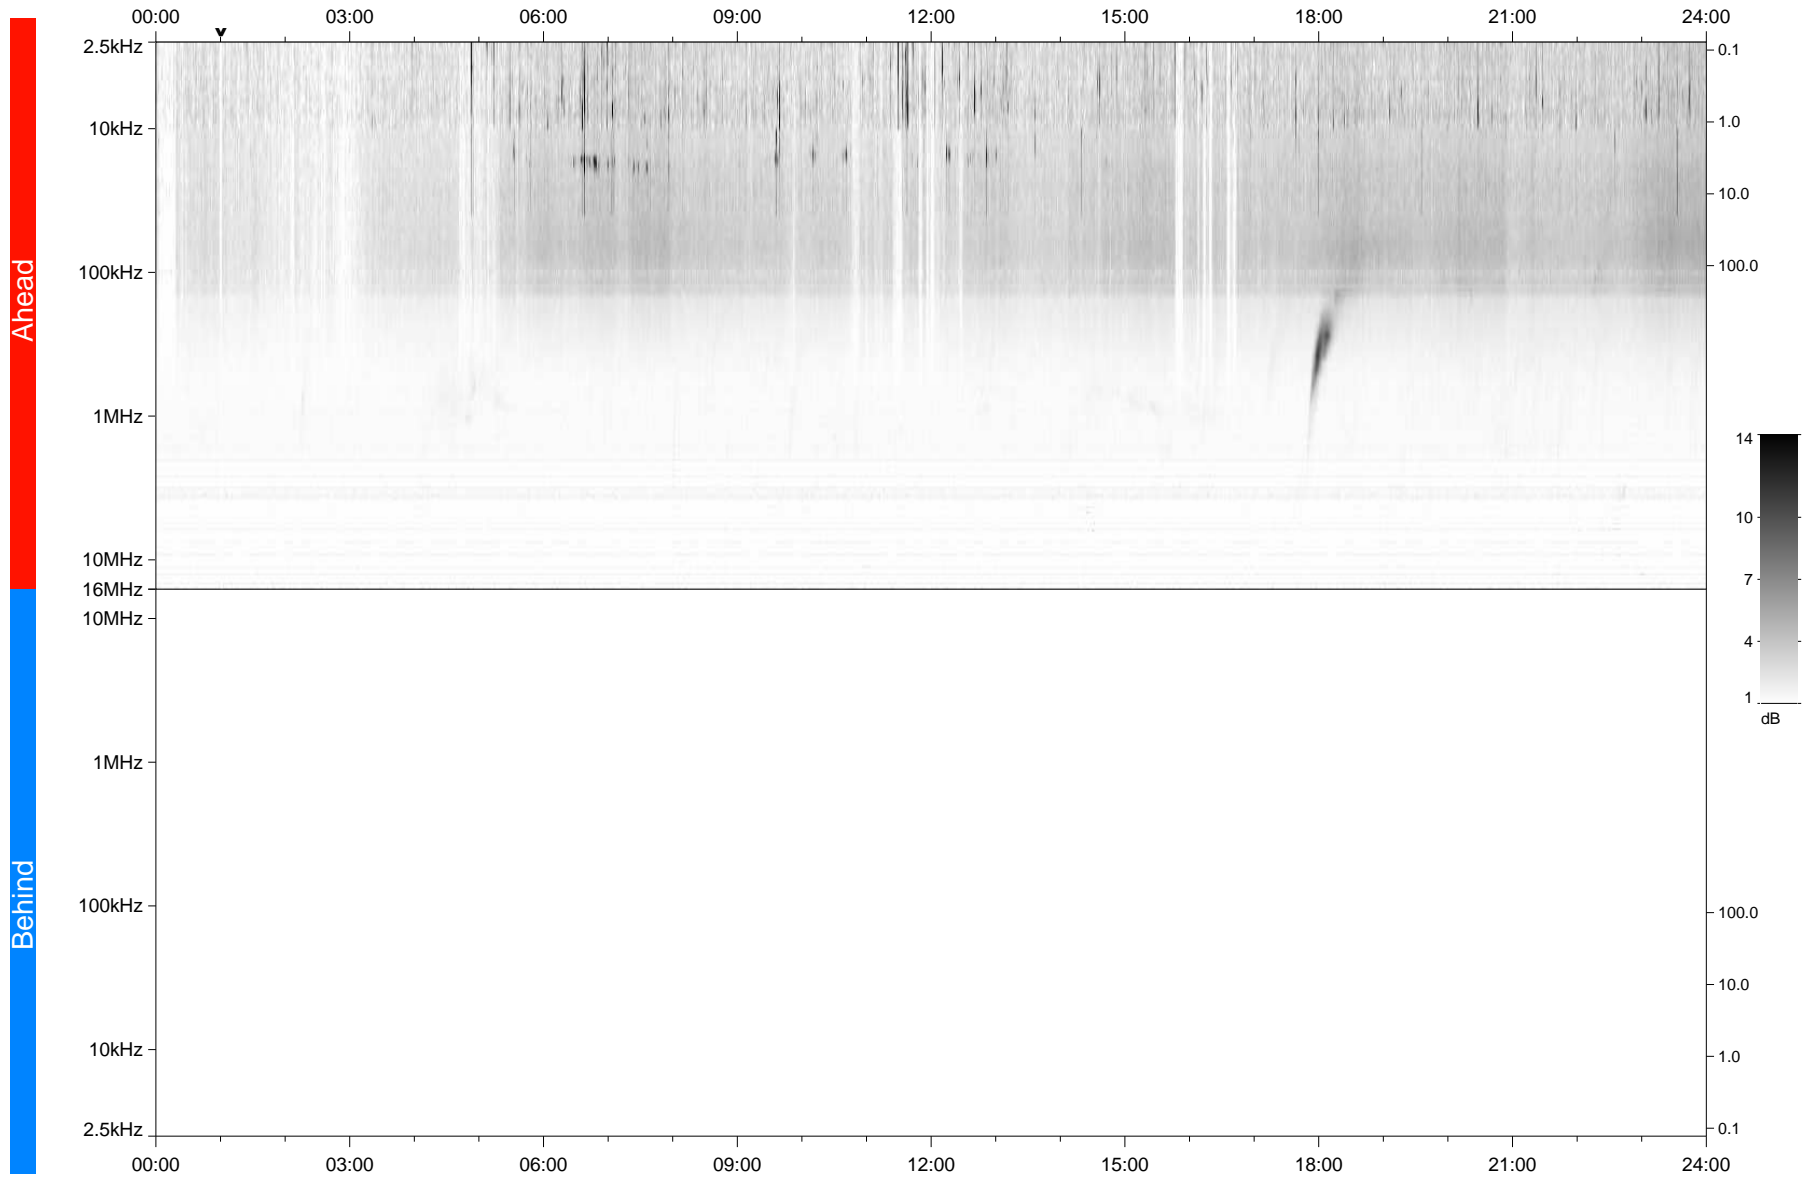

# STEREO/WAVES Daily Summary - 02-Jan-2022 (DOY 002)

Ahead source file: swaves\_ahead\_2022\_002\_1\_05.fin  
Ahead PSE Angle: -35.4°

Behind PSE Angle: 33.3°  
Behind source file: No STEREO-B data

Time (UTC)

file: stereo\_swaves\_daily-summary\_gray\_20220102\_v04  
made by: space.umn.edu on macOS with IDL 8.8.2 on 2022-09-30 17:23:49, with TLib V945 / dynspec V311