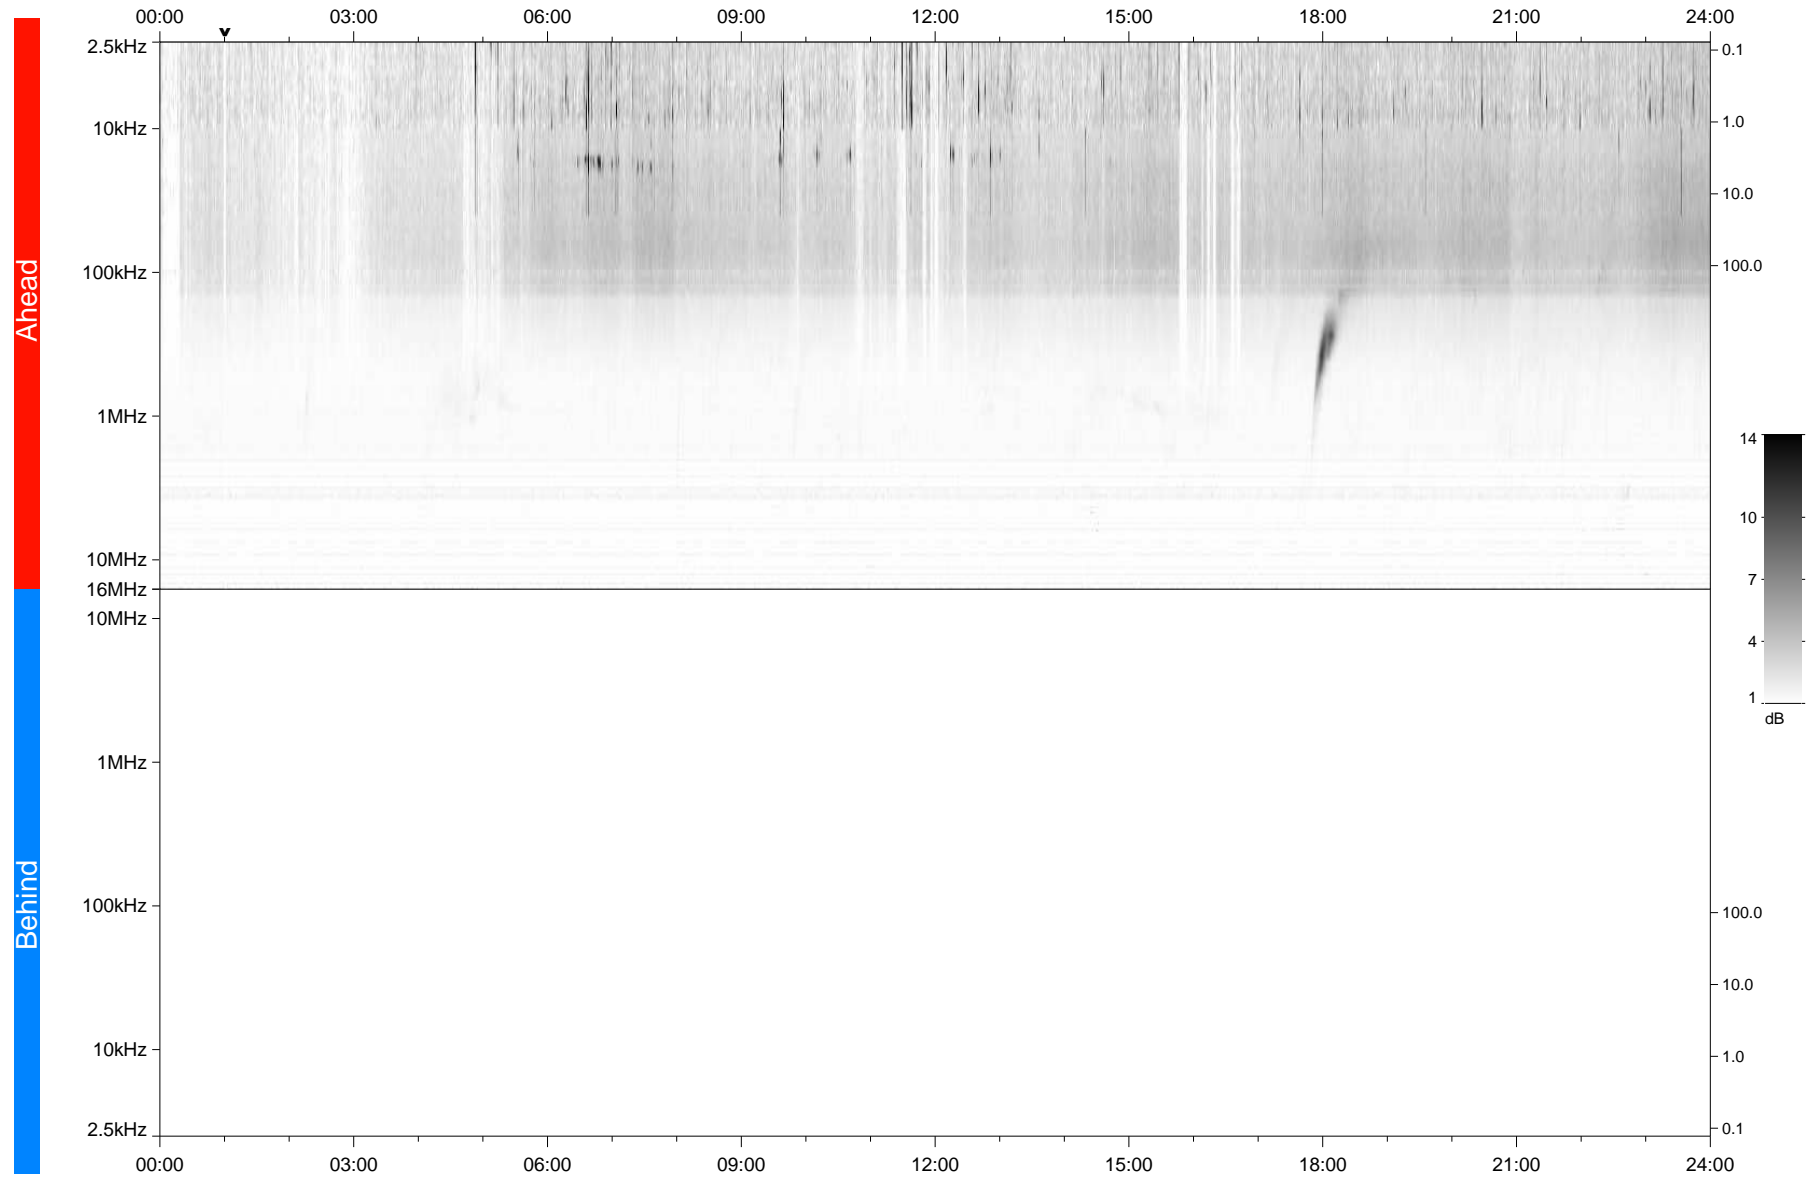

# STEREO/WAVES Daily Summary - 02-Jan-2022 (DOY 002)

Ahead source file: swaves\_ahead\_2022\_002\_1\_05.fin  
Ahead PSE Angle: -35.4°

Behind PSE Angle: 33.3°  
Behind source file: No STEREO-B data

Time (UTC)

file: stereo\_swaves\_daily-summary\_gray\_20220102\_v03  
made by: space.umn.edu on macOS with TDL 8.8.2 on 2022-08-25 00:46:20, with TLib V945 / dynspec V311