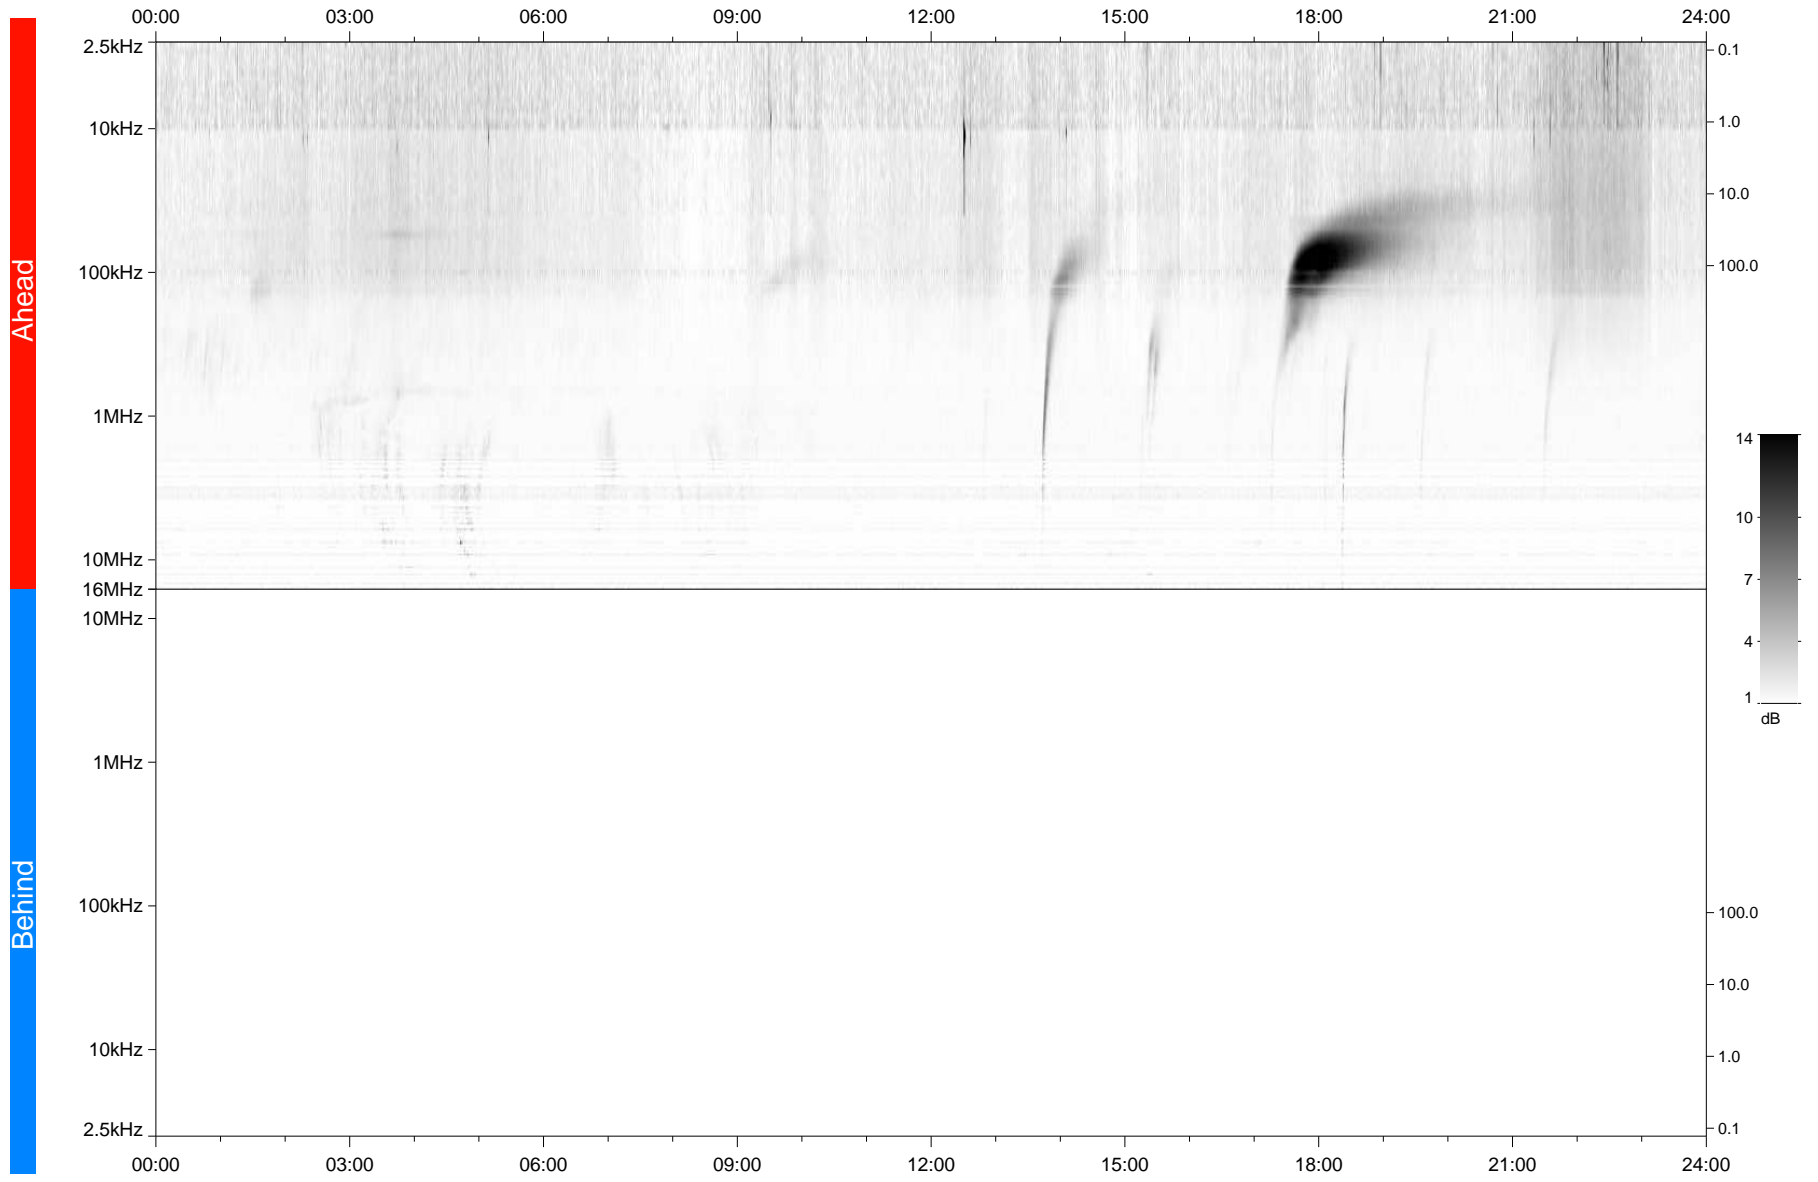

# STEREO/WAVES Daily Summary - 01-Jan-2022 (DOY 001)

Ahead source file: swaves\_ahead\_2022\_001\_1\_05.fin  
Ahead PSE Angle: -35.4°

Behind PSE Angle: 33.4°  
Behind source file: No STEREO-B data

Time (UTC)

file: stereo\_swaves\_daily-summary\_gray\_20220101\_v04  
made by: space.umn.edu on macOS with TDL 8.8.2 on 2022-09-30 17:22:18, with TLib V945 / dynspec V311