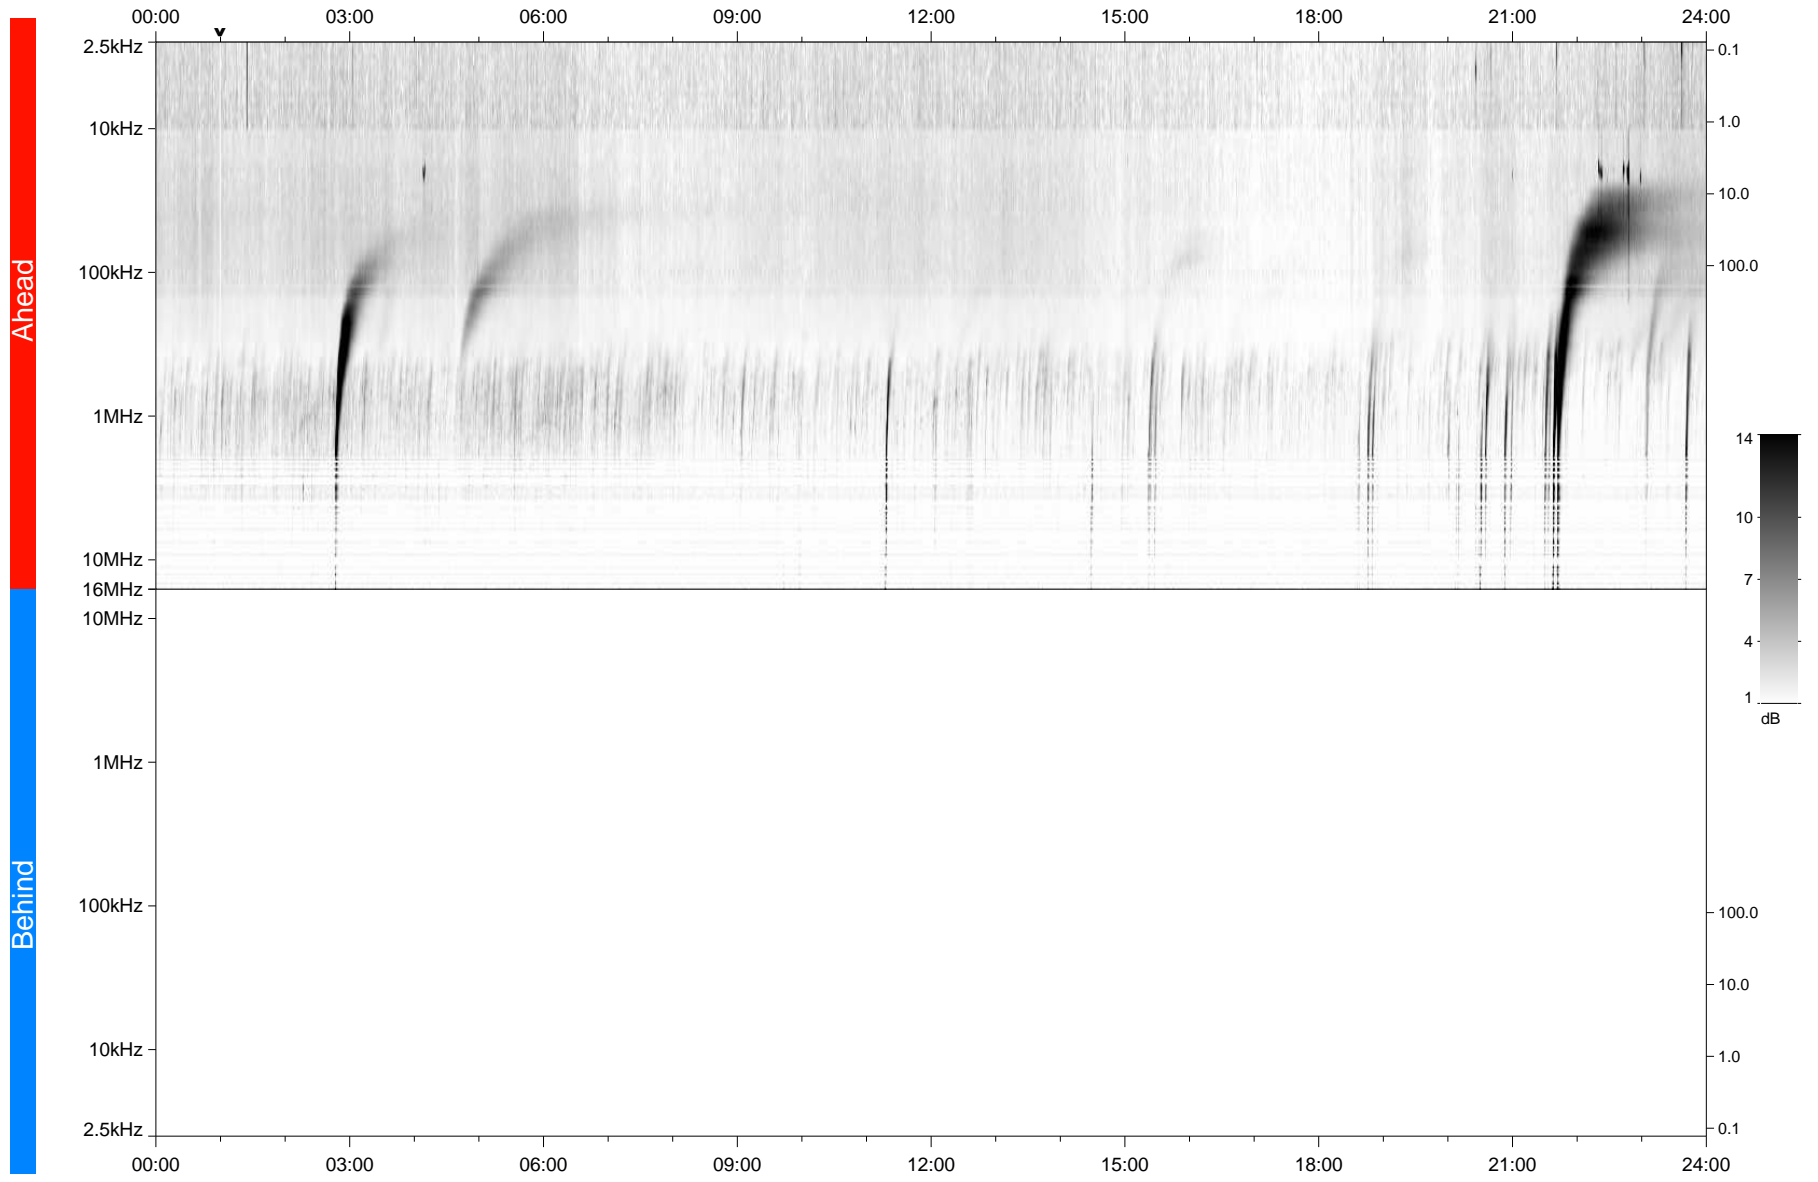

# STEREO/WAVES Daily Summary - 28-Dec-2021 (DOY 362)

Ahead source file: swaves\_ahead\_2021\_362\_1\_06.fin  
Ahead PSE Angle: -35.5°

Behind PSE Angle: 33.4°  
Behind source file: No STEREO-B data

Time (UTC)

file: stereo\_swaves\_daily-summary\_gray\_20211228\_v04  
made by: space.umn.edu on macOS with TDL 8.8.2 on 2022-10-02 21:23:56, with TLib V945 / dynspec V311