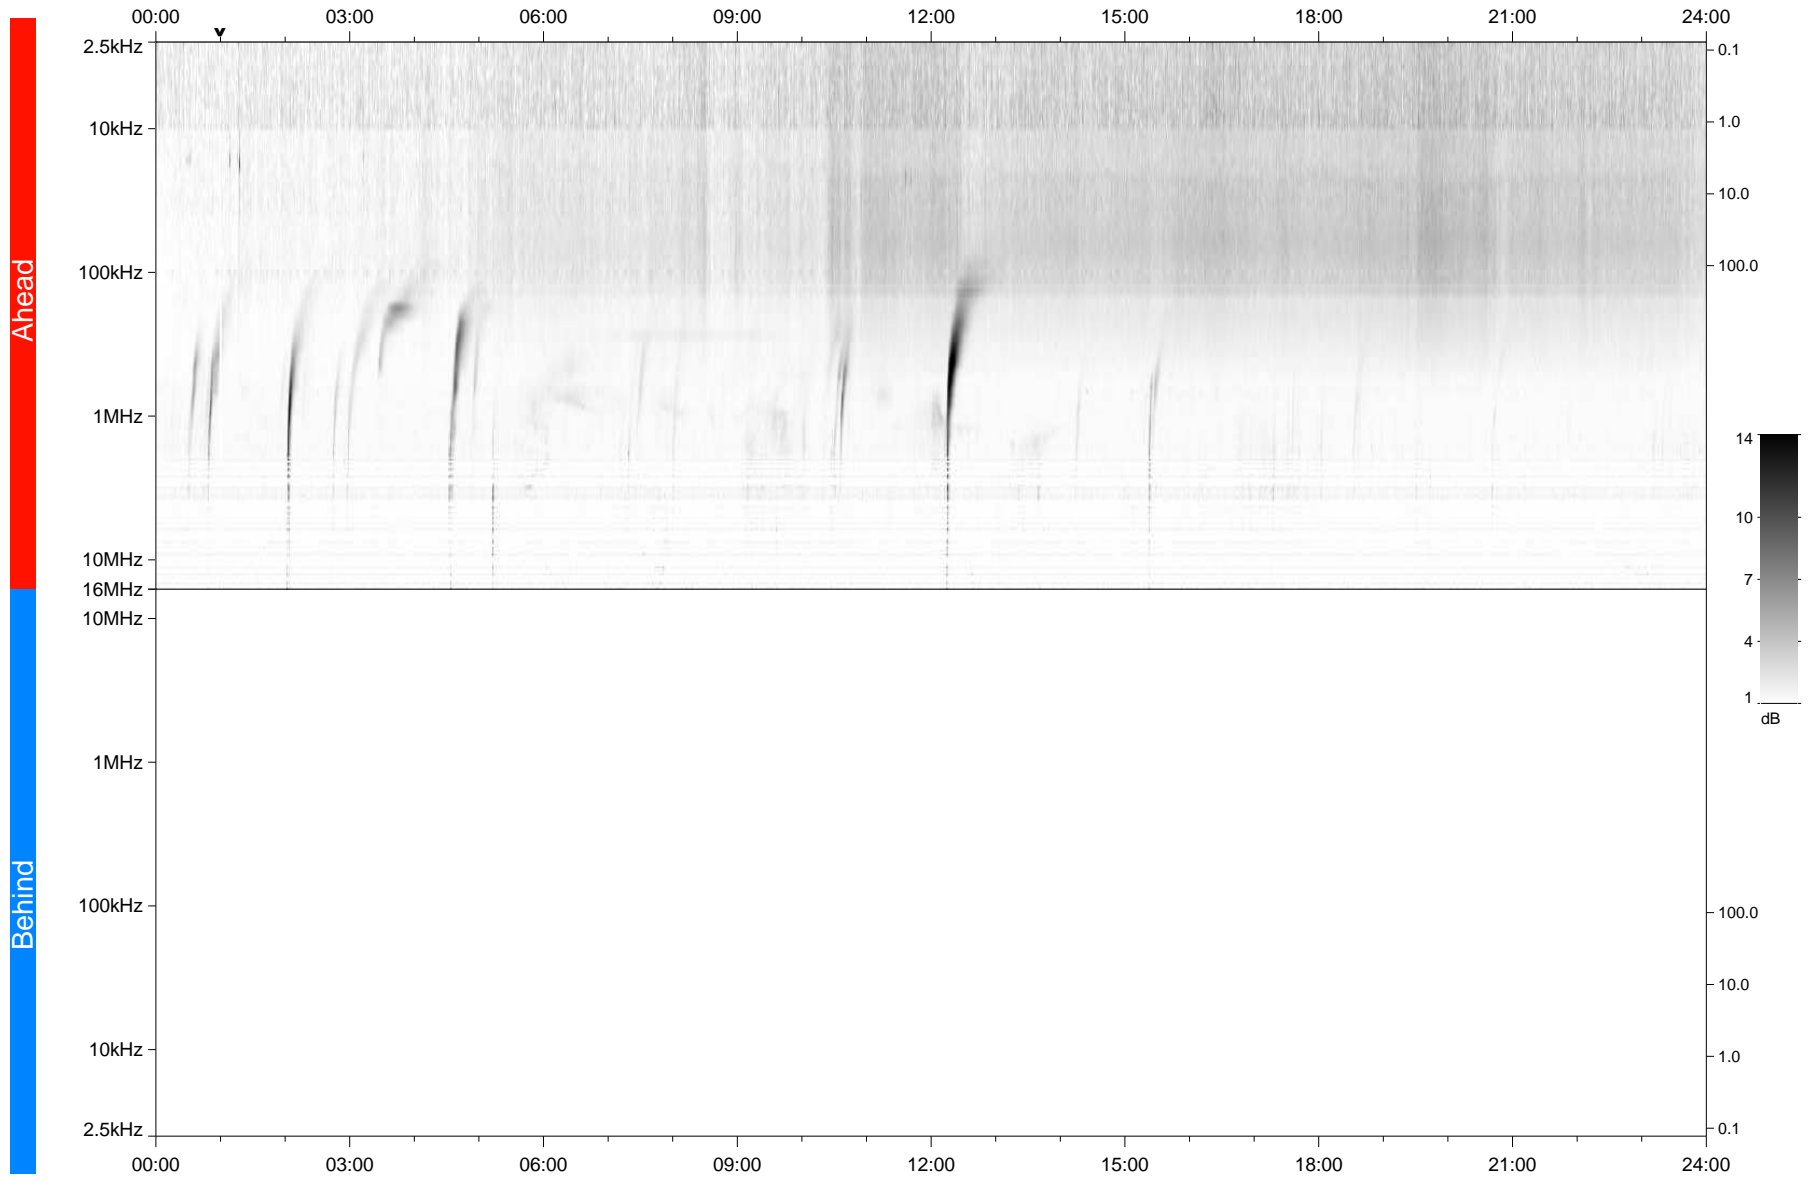

# STEREO/WAVES Daily Summary - 22-Dec-2021 (DOY 356)

Ahead source file: swaves\_ahead\_2021\_356\_1\_05.fin  
Ahead PSE Angle: -35.6°

Behind PSE Angle: 33.5°  
Behind source file: No STEREO-B data

Time (UTC)

file: stereo\_swaves\_daily-summary\_gray\_20211222\_v03  
made by: space.umn.edu on macOS with TDL 8.8.2 on 2022-08-24 21:56:06, with TLib V945 / dynspec V311