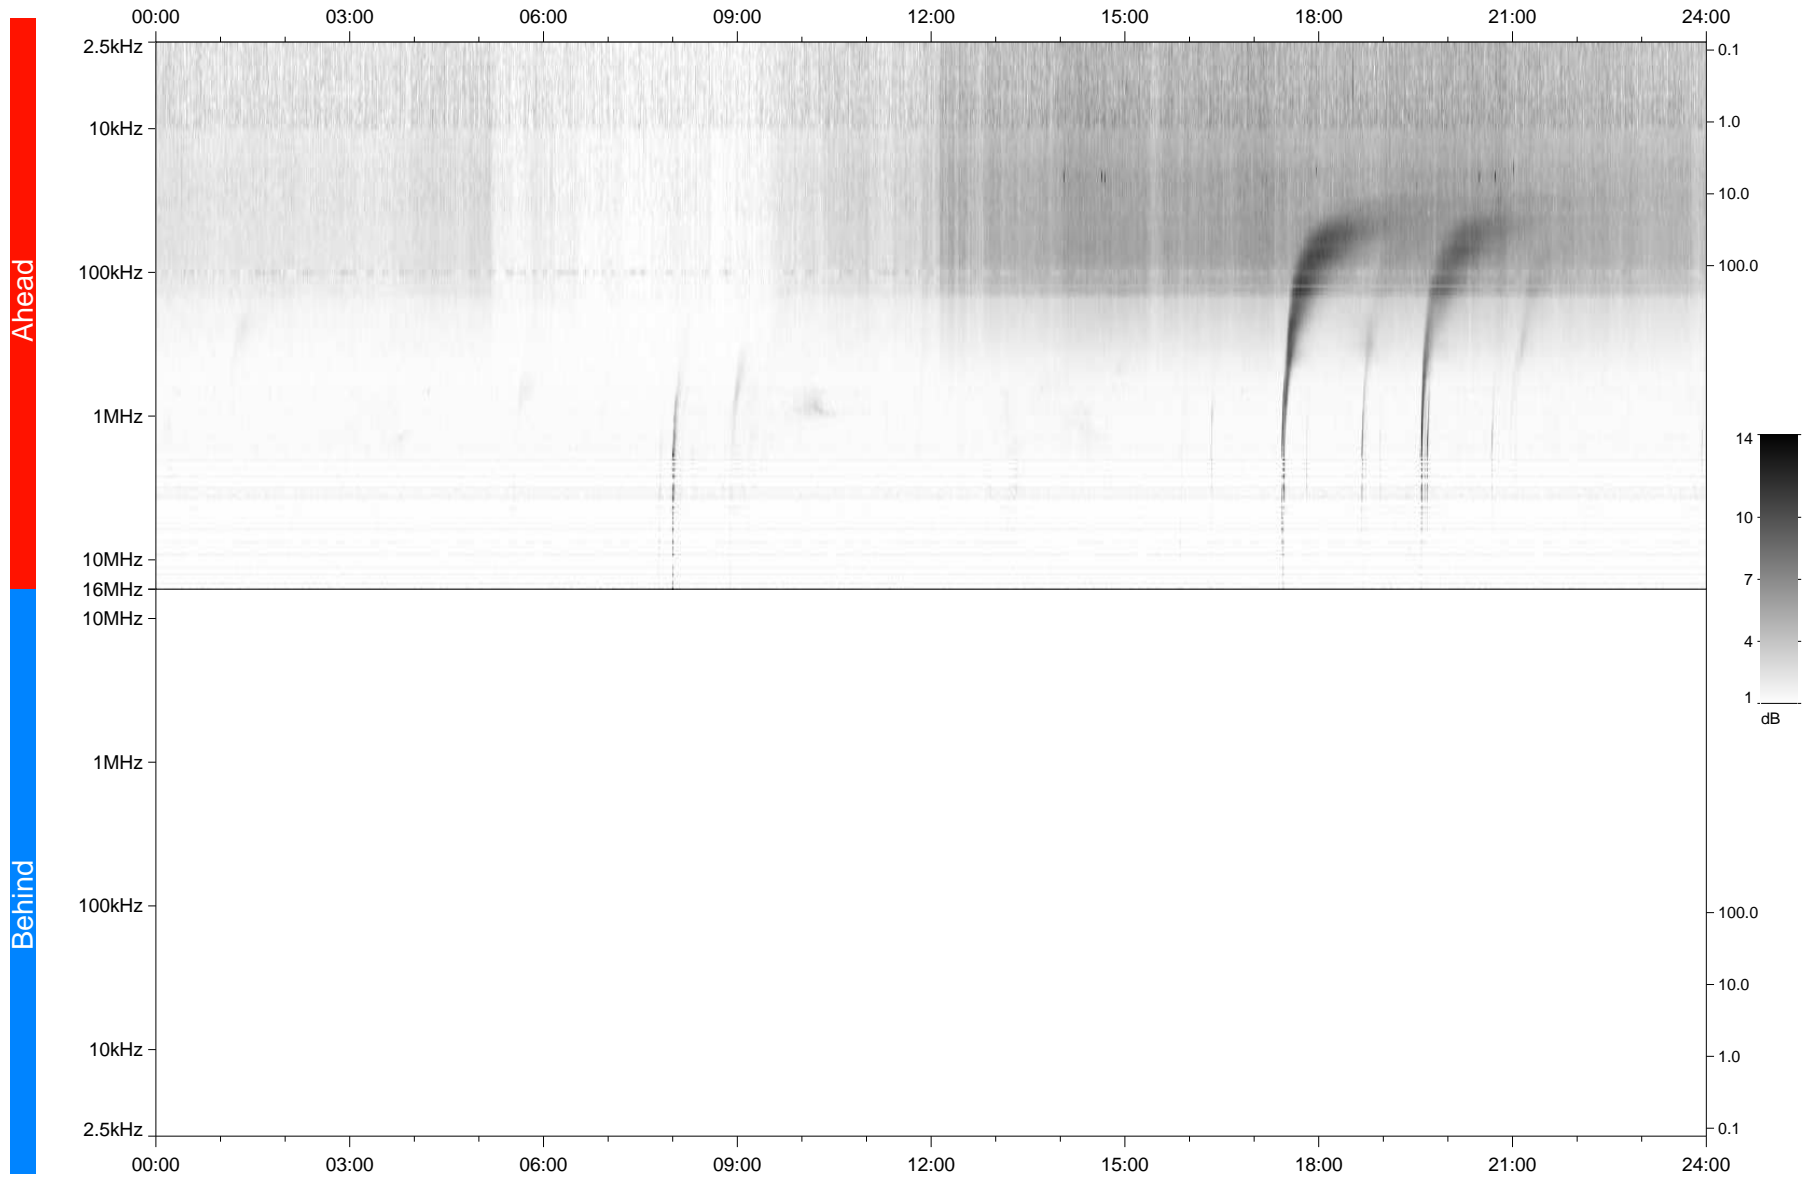

# STEREO/WAVES Daily Summary - 19-Dec-2021 (DOY 353)

Ahead source file: swaves\_ahead\_2021\_353\_1\_05.fin  
Ahead PSE Angle: -35.7°

Behind PSE Angle: 33.5°  
Behind source file: No STEREO-B data

Time (UTC)

file: stereo\_swaves\_daily-summary\_gray\_20211219\_v04  
made by: space.umn.edu on macOS with TDL 8.8.2 on 2022-10-02 21:10:30, with TLib V945 / dynspec V311