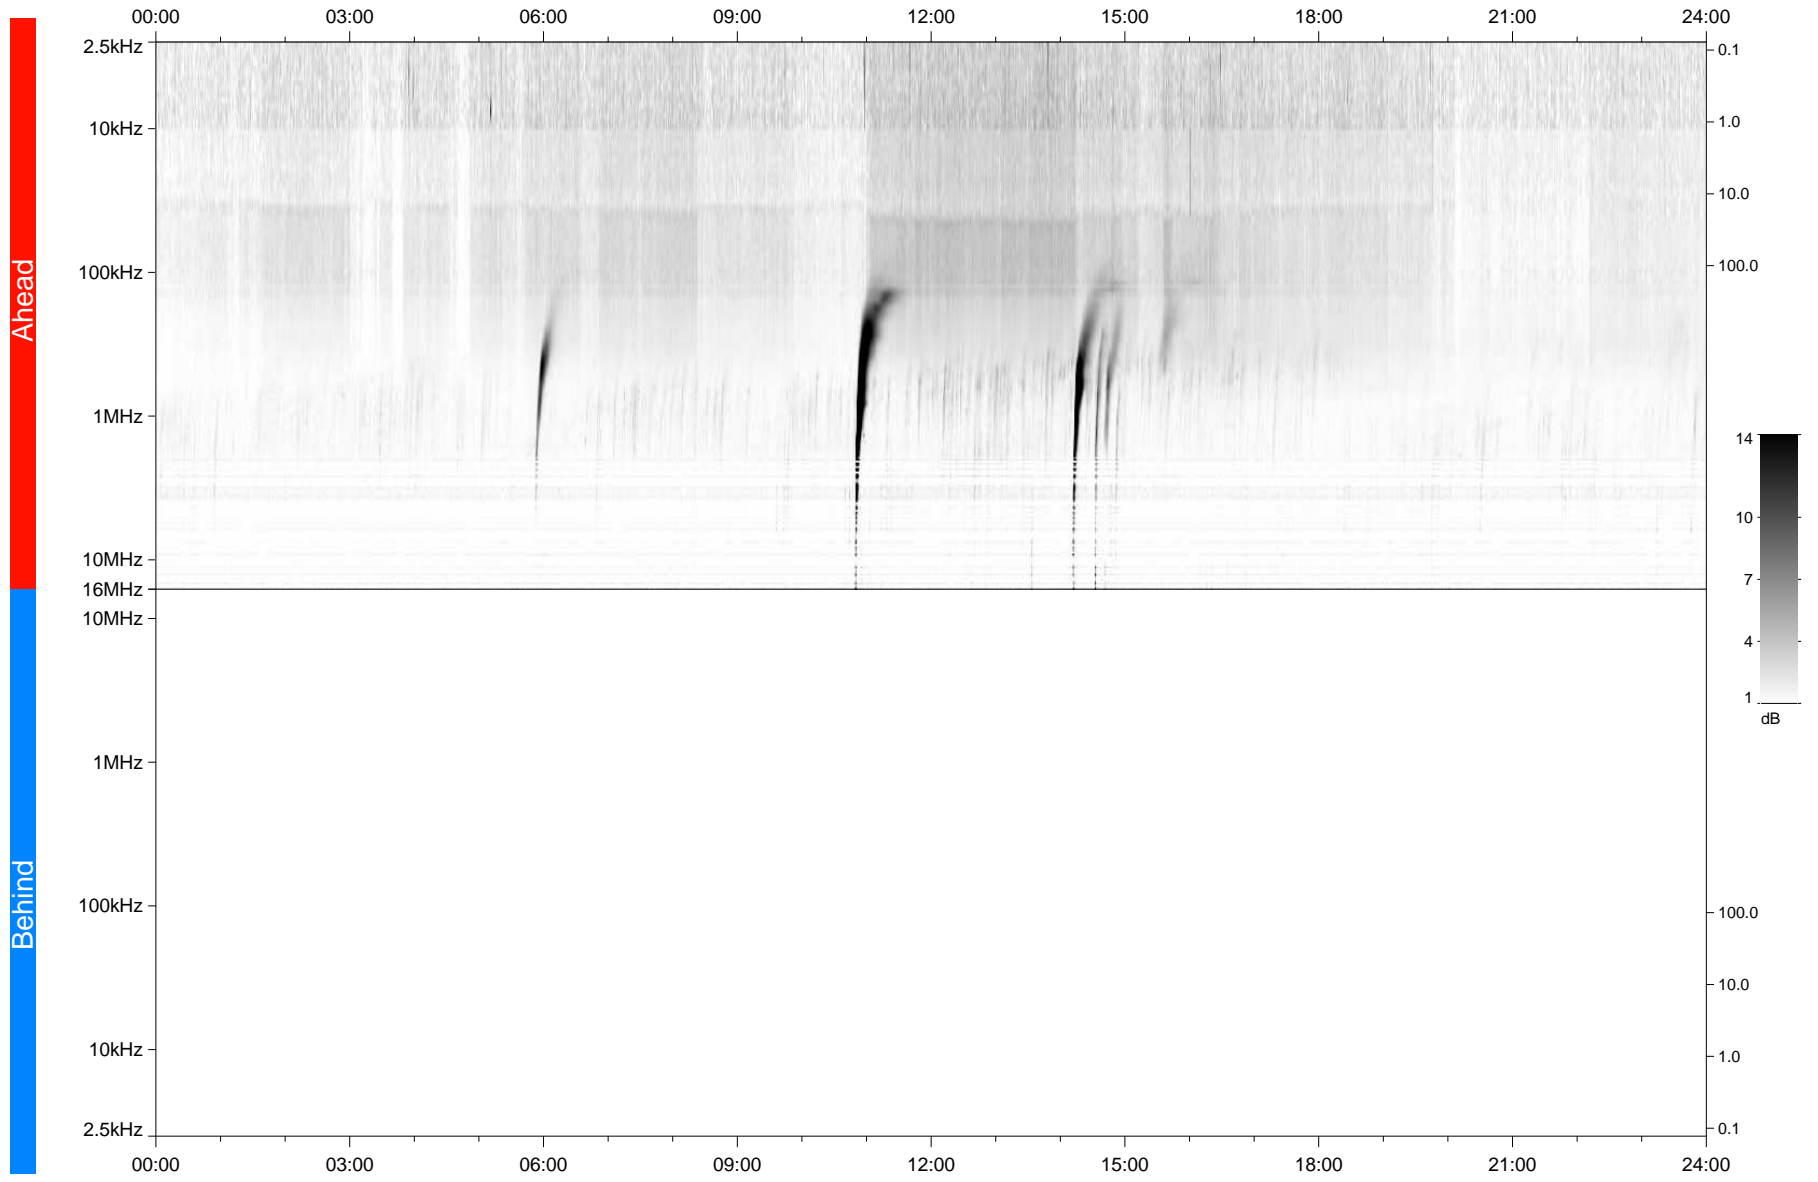

# STEREO/WAVES Daily Summary - 15-Dec-2021 (DOY 349)

Ahead source file: swaves\_ahead\_2021\_349\_1\_06.fin  
Ahead PSE Angle: -35.8°

Behind PSE Angle: 33.6°  
Behind source file: No STEREO-B data

Time (UTC)

file: stereo\_swaves\_daily-summary\_gray\_20211215\_v04  
made by: space.umn.edu on macOS with TDL 8.8.2 on 2022-10-02 21:04:30, with TLib V945 / dynspec V311