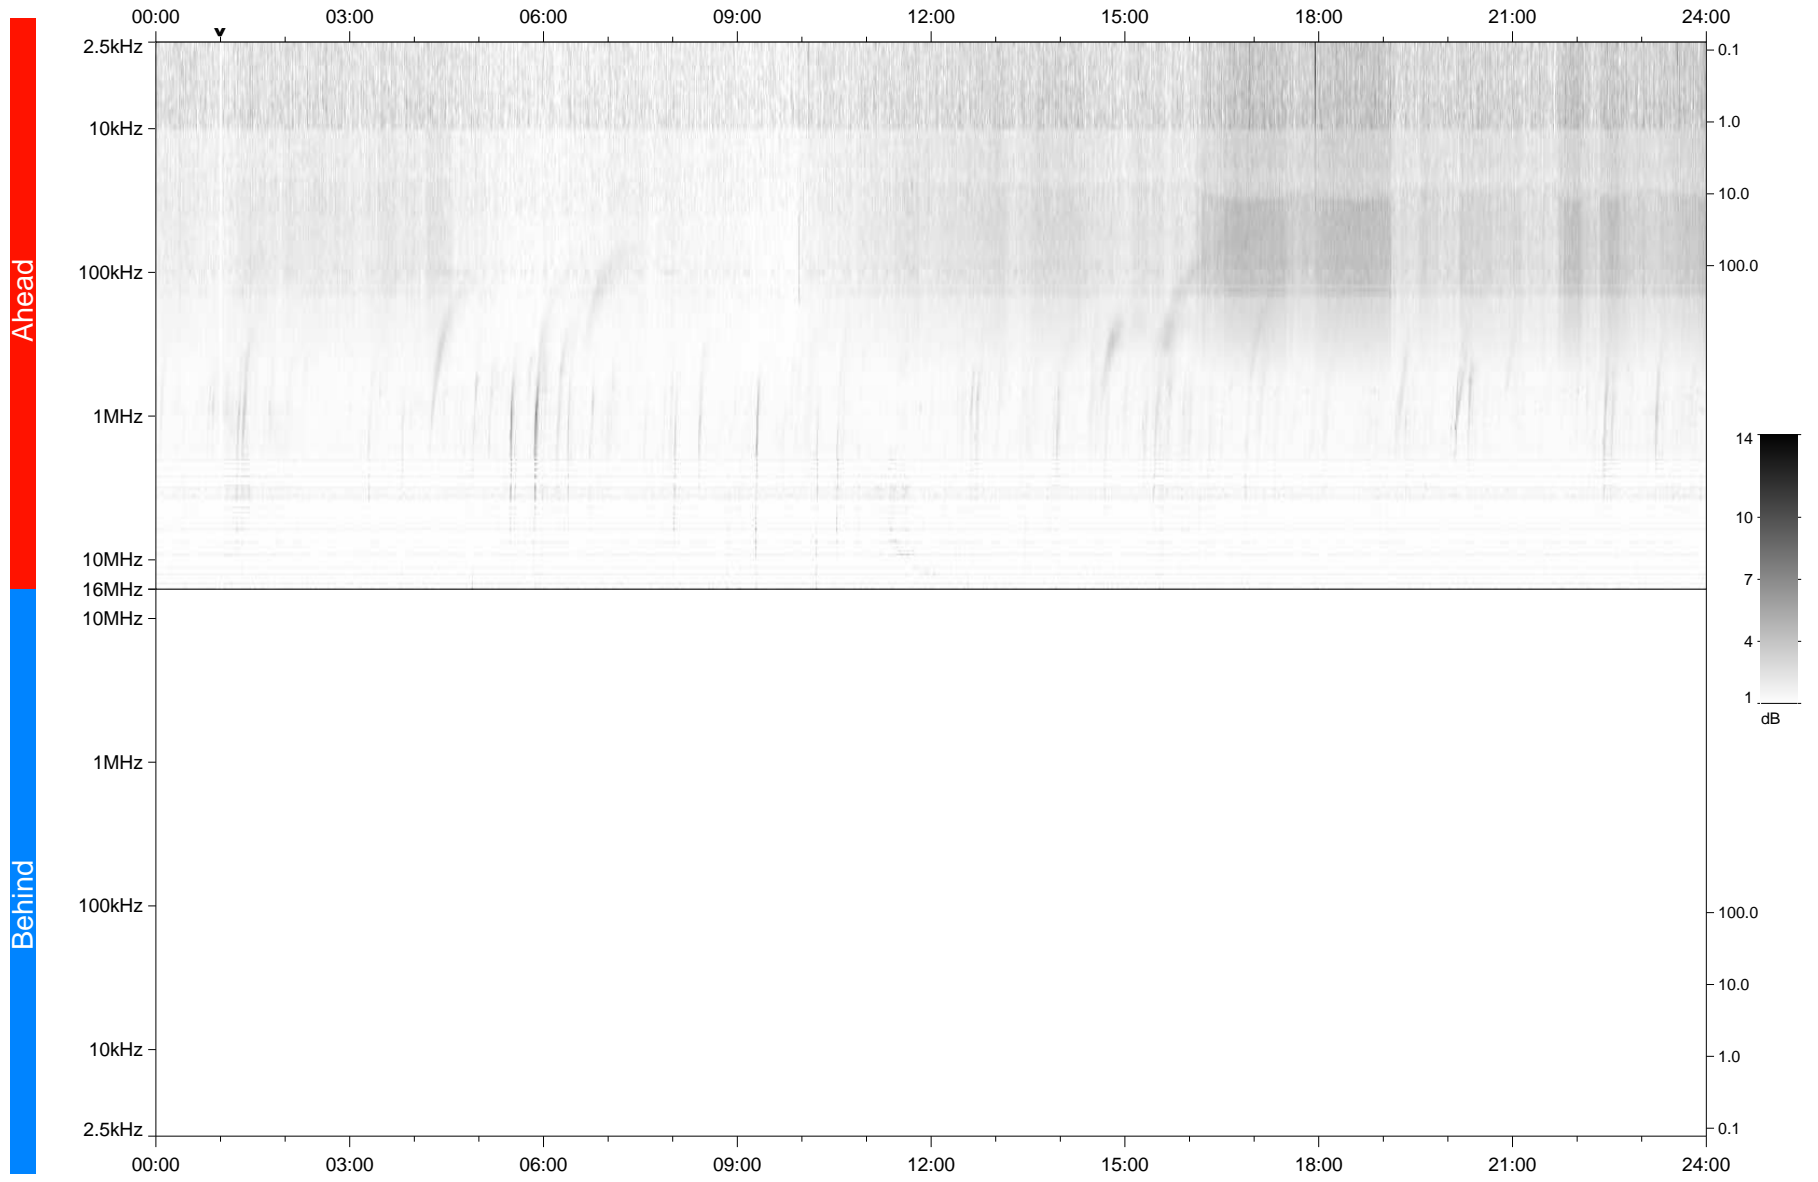

# STEREO/WAVES Daily Summary - 14-Dec-2021 (DOY 348)

Ahead source file: swaves\_ahead\_2021\_348\_1\_06.fin  
Ahead PSE Angle: -35.8°

Behind PSE Angle: 33.6°  
Behind source file: No STEREO-B data

Time (UTC)

file: stereo\_swaves\_daily-summary\_gray\_20211214\_v04  
made by: space.umn.edu on macOS with IDL 8.8.2 on 2022-10-02 21:03:00, with TMLib V945 / dynspec V311