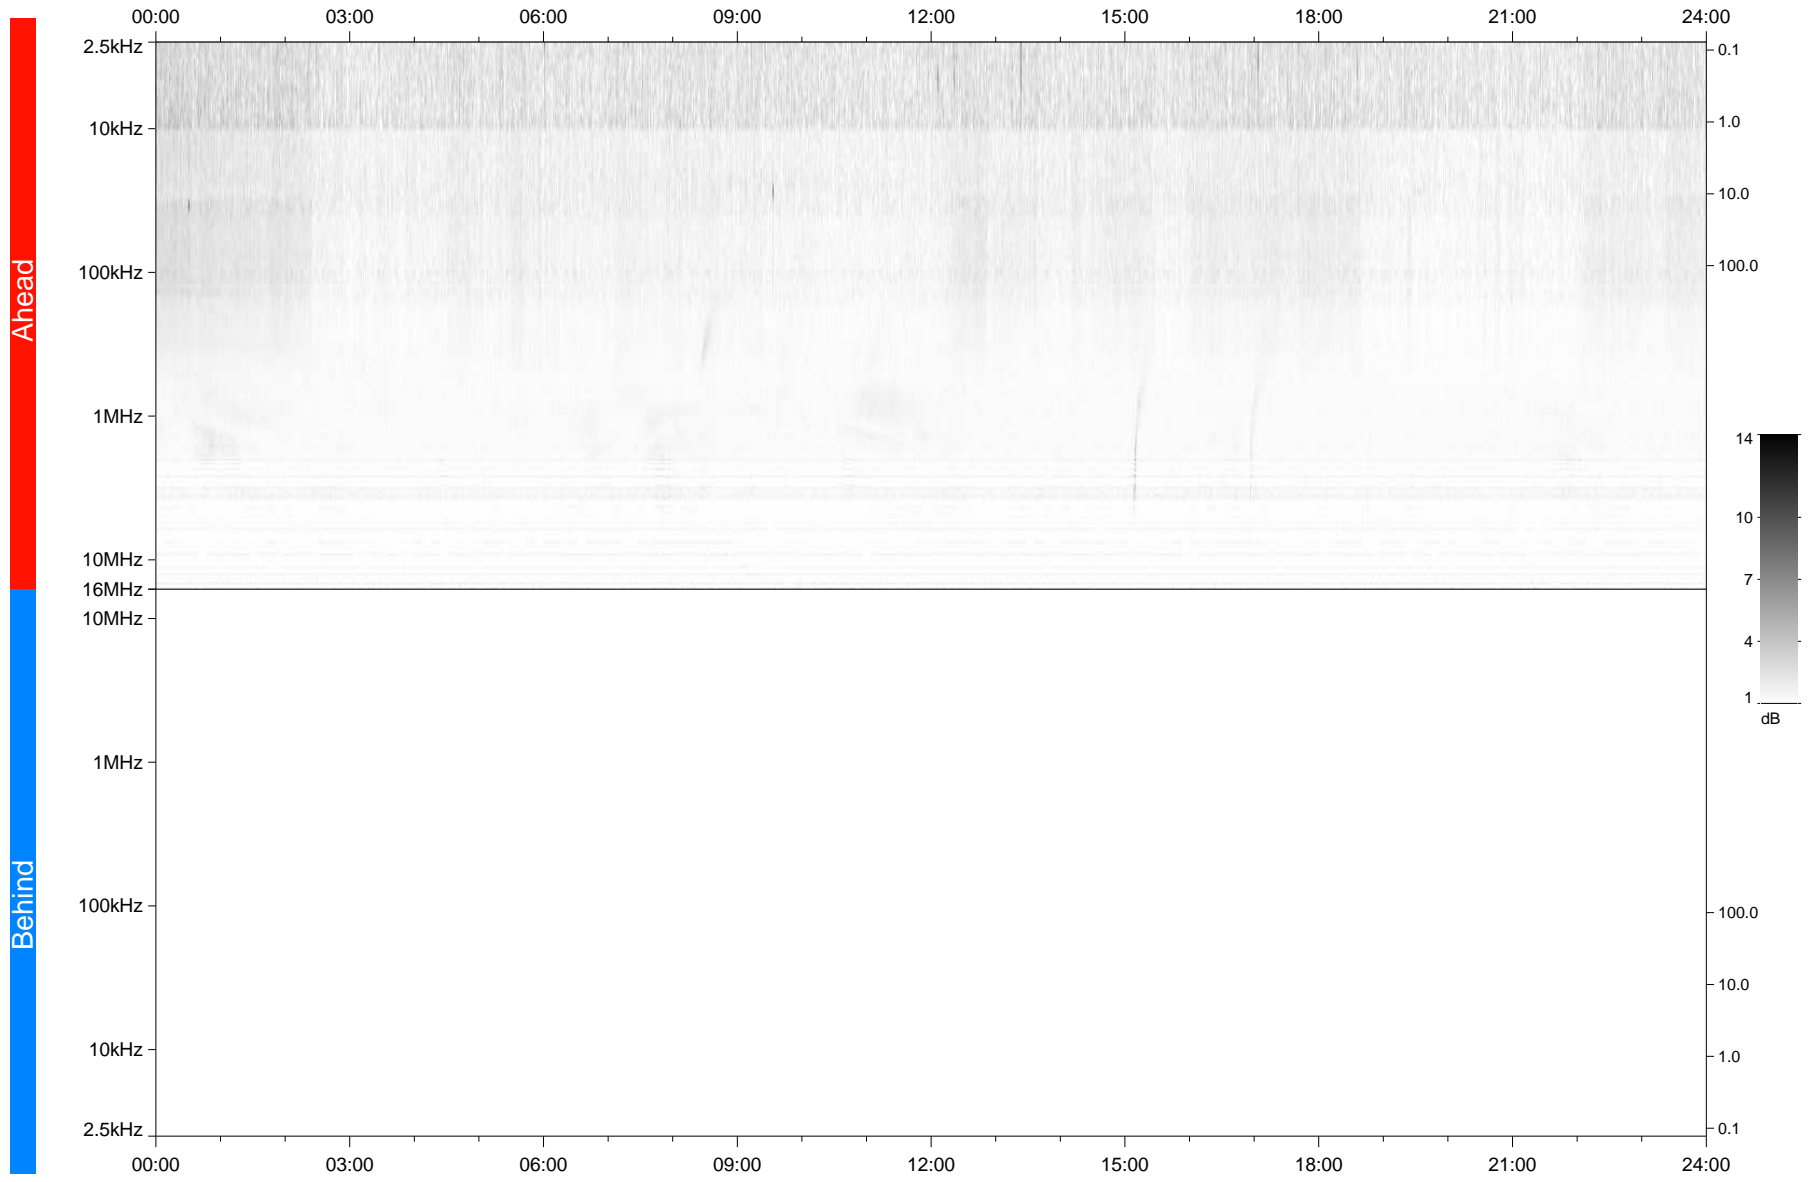

# STEREO/WAVES Daily Summary - 11-Dec-2021 (DOY 345)

Ahead source file: swaves\_ahead\_2021\_345\_1\_06.fin  
Ahead PSE Angle: -35.8°

Behind PSE Angle: 33.7°  
Behind source file: No STEREO-B data

Time (UTC)

file: stereo\_swaves\_daily-summary\_gray\_20211211\_v03  
made by: space.umn.edu on macOS with TDL 8.8.2 on 2022-08-24 21:41:08, with TLib V945 / dynspec V311