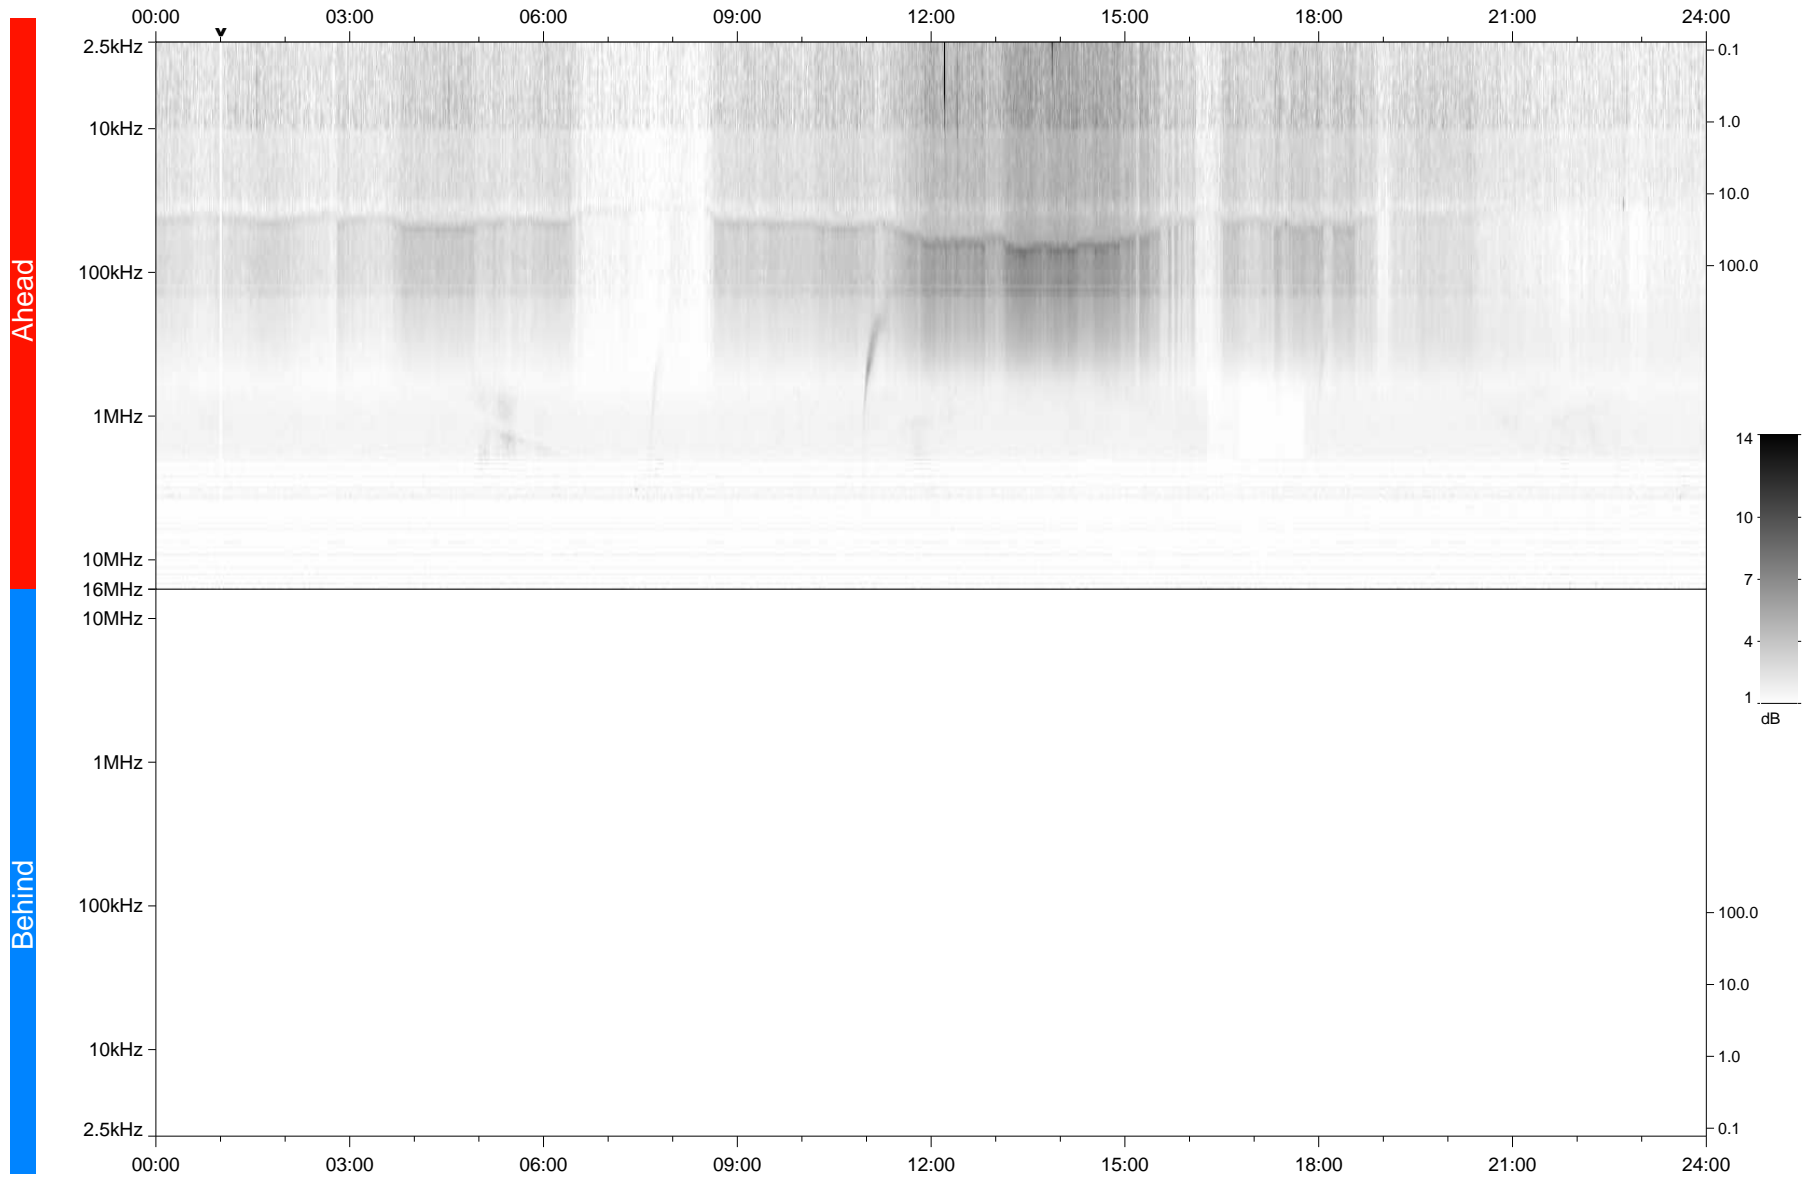

# STEREO/WAVES Daily Summary - 10-Dec-2021 (DOY 344)

Ahead source file: swaves\_ahead\_2021\_344\_1\_05.fin  
Ahead PSE Angle: -35.9°

Behind PSE Angle: 33.7°  
Behind source file: No STEREO-B data

Time (UTC)

file: stereo\_swaves\_daily-summary\_gray\_20211210\_v04  
made by: space.umn.edu on macOS with TDL 8.8.2 on 2022-10-02 20:57:01, with TLib V945 / dynspec V311