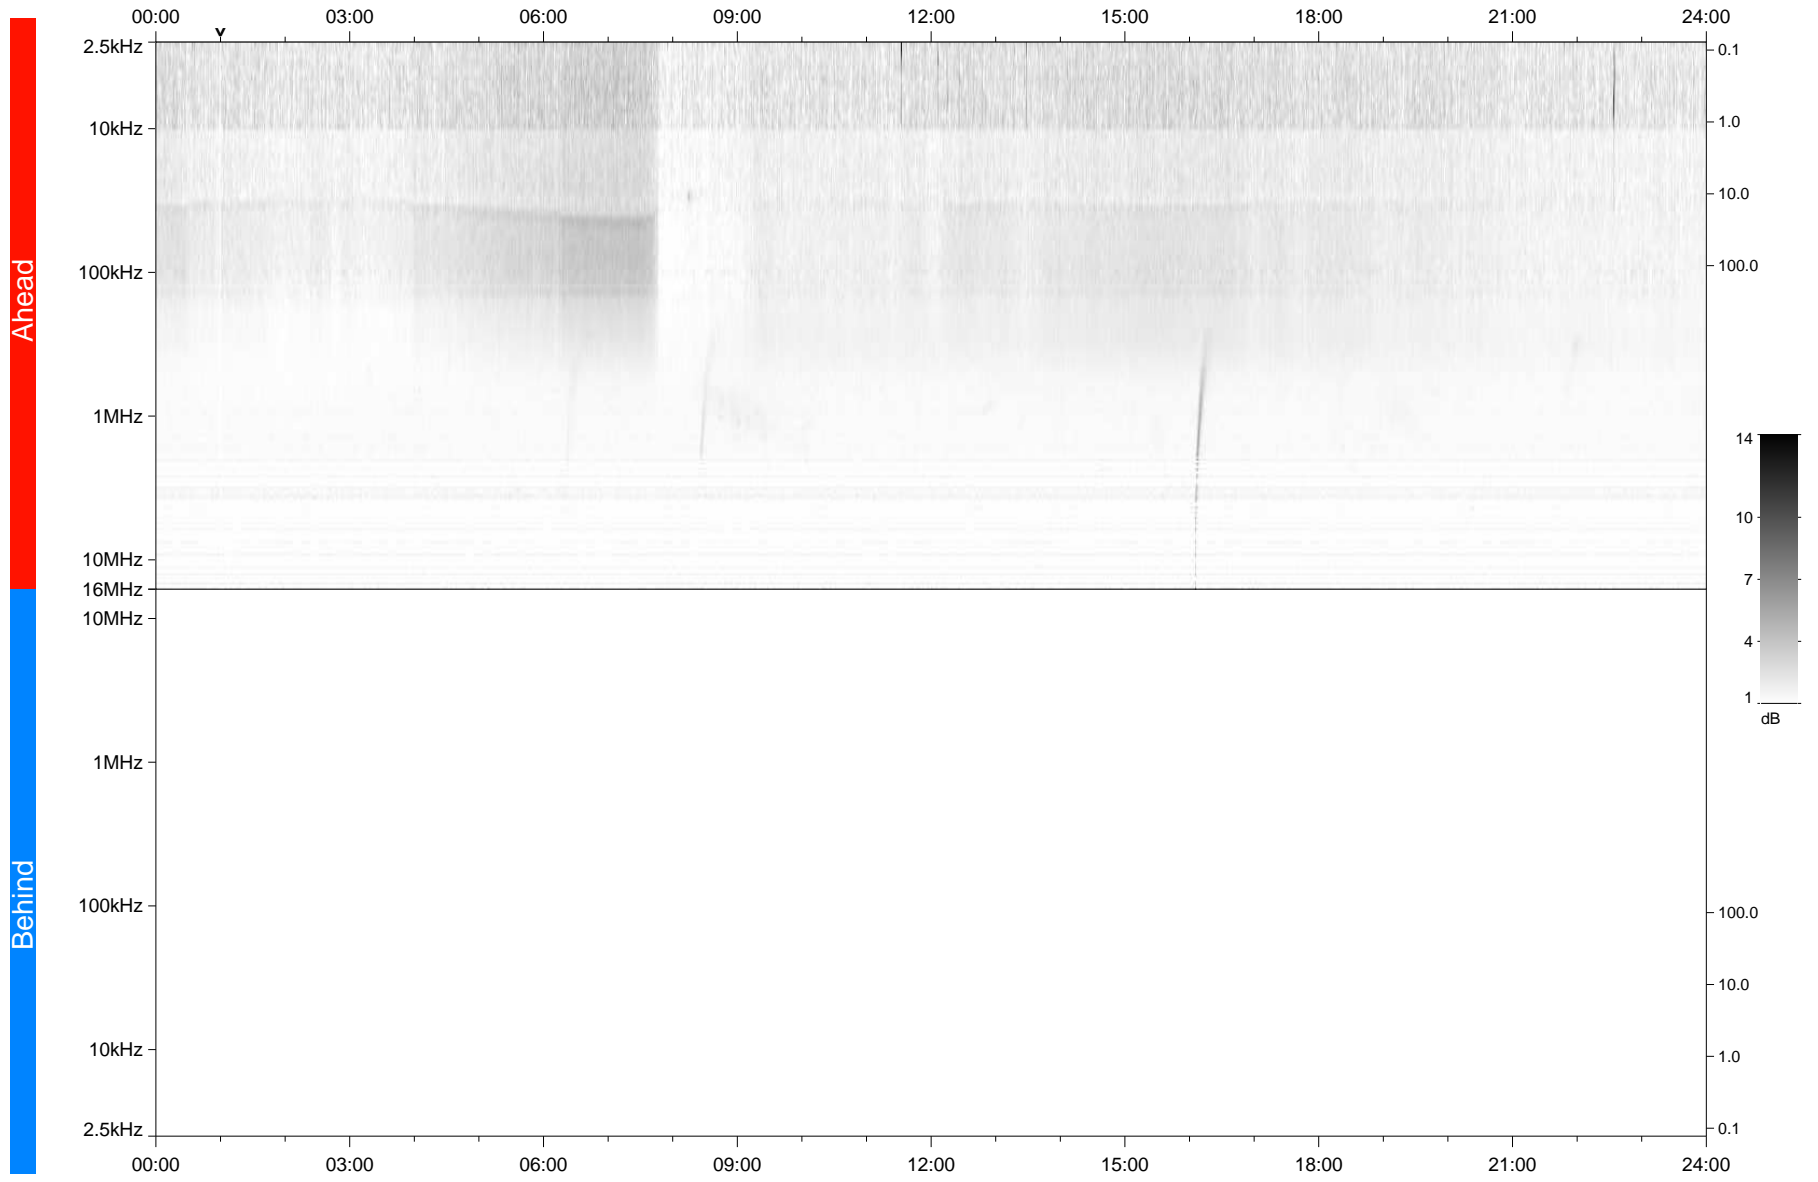

# STEREO/WAVES Daily Summary - 08-Dec-2021 (DOY 342)

Ahead source file: swaves\_ahead\_2021\_342\_1\_05.fin  
Ahead PSE Angle: -36.0°

Behind PSE Angle: 33.6°  
Behind source file: No STEREO-B data

Time (UTC)

file: stereo\_swaves\_daily-summary\_gray\_20211208\_v04  
made by: space.umn.edu on macOS with TDL 8.8.2 on 2022-10-02 20:54:02, with TLib V945 / dynspec V311