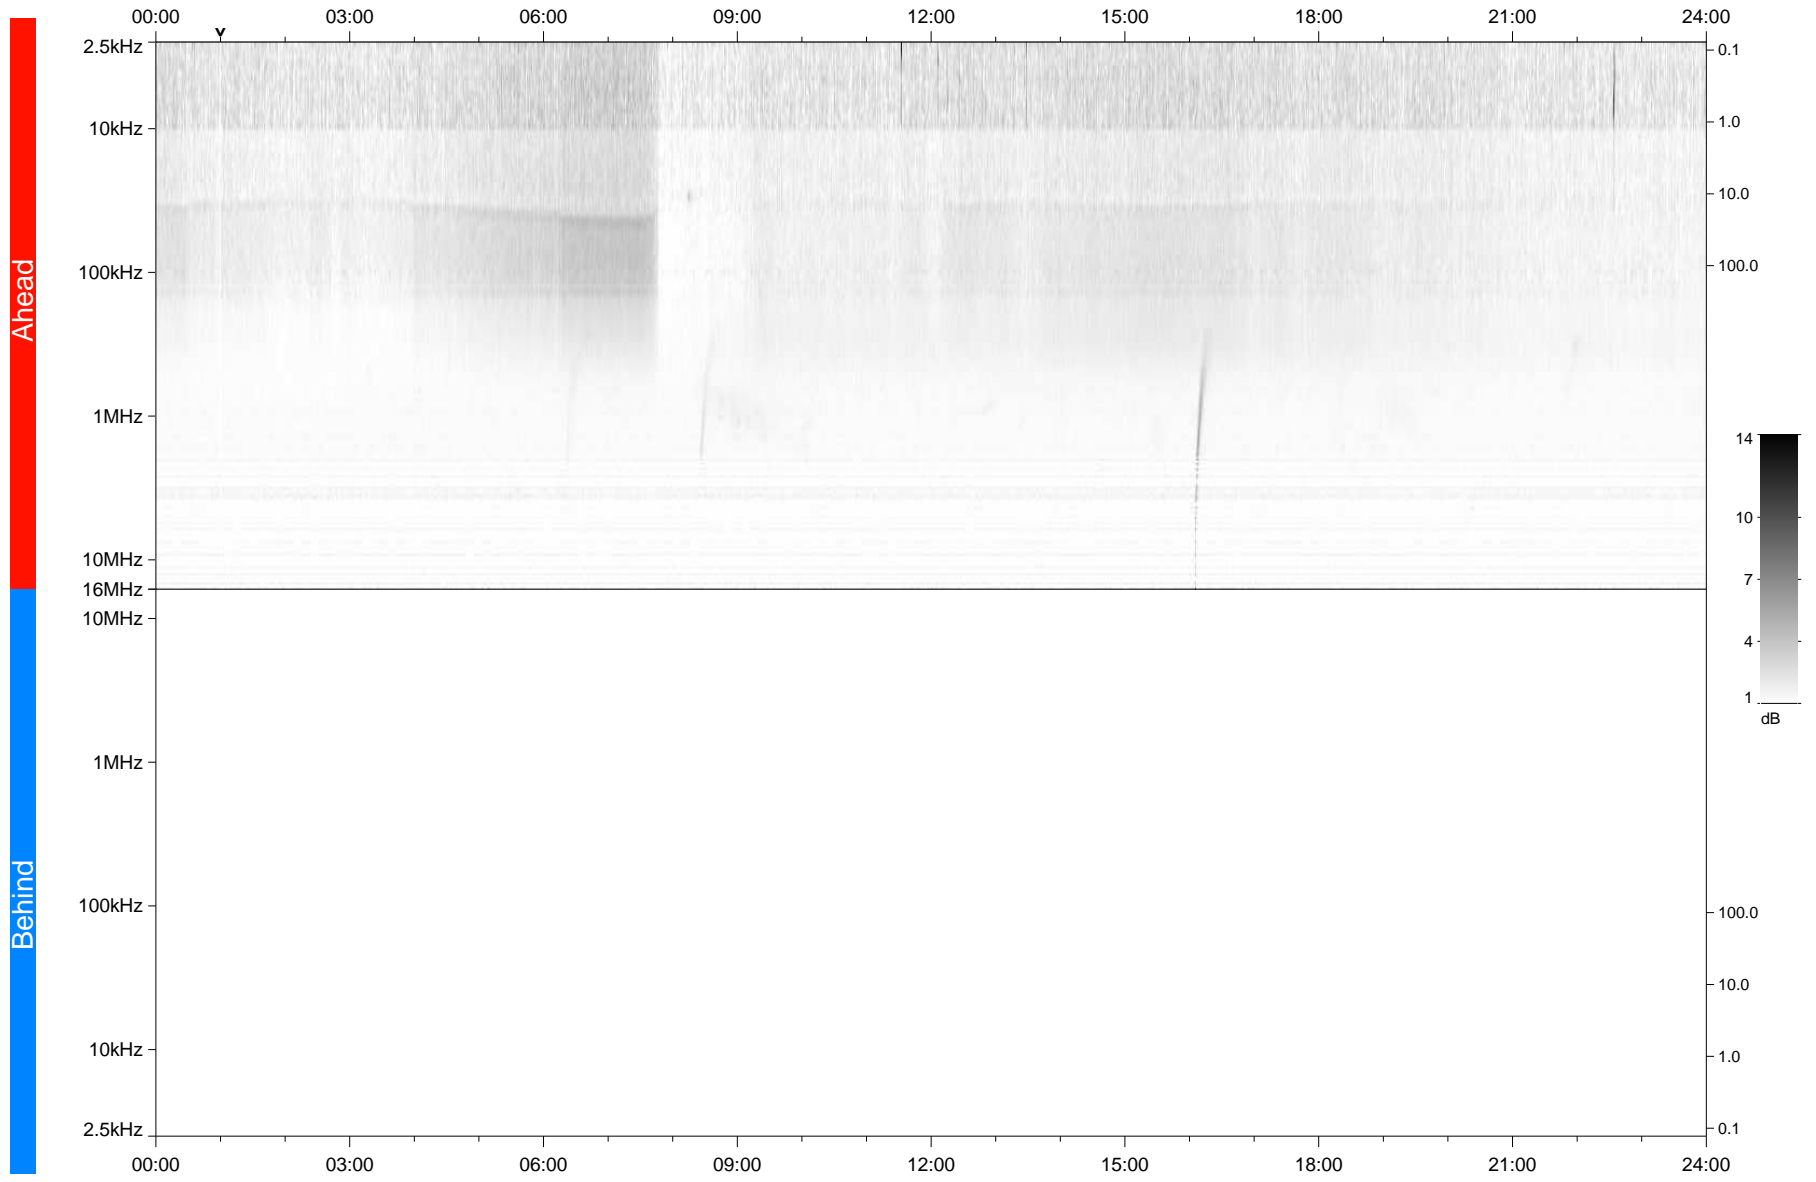

# STEREO/WAVES Daily Summary - 08-Dec-2021 (DOY 342)

Ahead source file: swaves\_ahead\_2021\_342\_1\_05.fin  
Ahead PSE Angle: -36.0°

Behind PSE Angle: 33.6°  
Behind source file: No STEREO-B data

Time (UTC)

file: stereo\_swaves\_daily-summary\_gray\_20211208\_v03  
made by: space.umn.edu on macOS with TDL 8.8.2 on 2022-08-24 21:37:04, with TLib V945 / dynspec V311